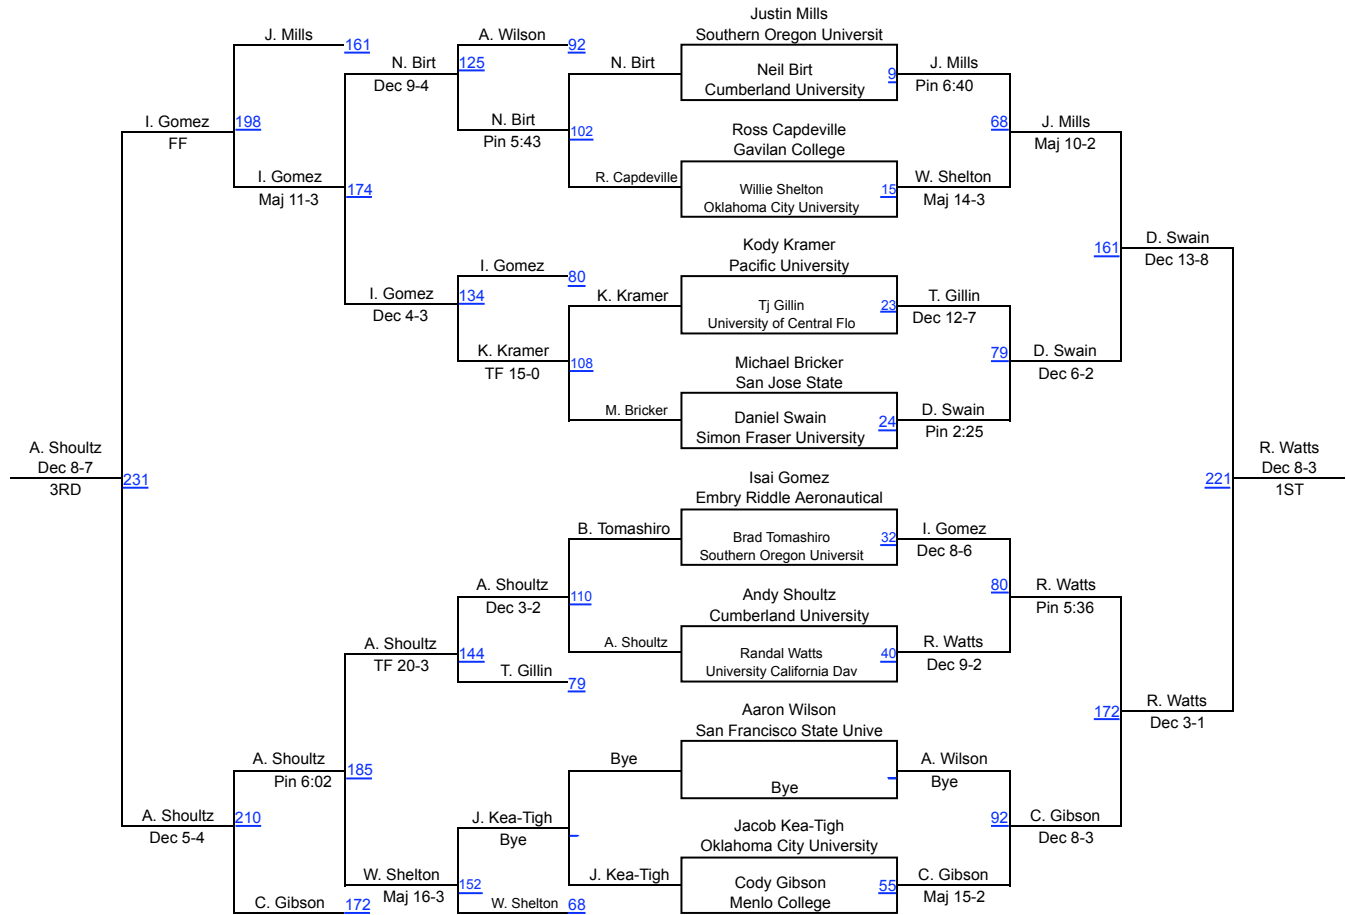

LOG OUT

LOG OUT

Tournament Teams

Invoke Operation Add Team Group:

	Team Name - Wrestler Count	Team Abbreviation	Team Points
1.	Southern Oregon University, OR - 15	SOU	116.0
2.	San Francisco State University, CA - 18	SFSU	65.0
3.	University California Davis, CA - 7	UCD	60.0
4.	Embry Riddle Aeronautical, AZ - 11	ERAU	56.5
5.	Cumberland University, TN - 11	CU	51.5
6.	Simon Fraser University, CAN - 14	SFU	51.0
7.	University of Central Florida, FL - 13	UCF	38.5
8.	Menlo College, CA - 10	MEN	38.0
9.	Oklahoma City University, OK - 12	OCU	38.0
10.	Burnaby Mountain WC, CAN - 5	BMWC	25.0
11.	Pacific University, OR - 10	PU	12.5
12.	Cal Poly, CA - 3	CP	4.5
13.	San Jose State, CA - 4	SJSU	4.5
14.	Douglas College, CAN - 2	DC	3.0
15.	Gavilan College, CA - 1	GC	0.0

FAQ's

Click [here](#) to view all frequently asked questions.

Menlo College Invitational 2010

College 125

Menlo College Invitational 2010

College 141

Menlo College Invitational 2010

College 149