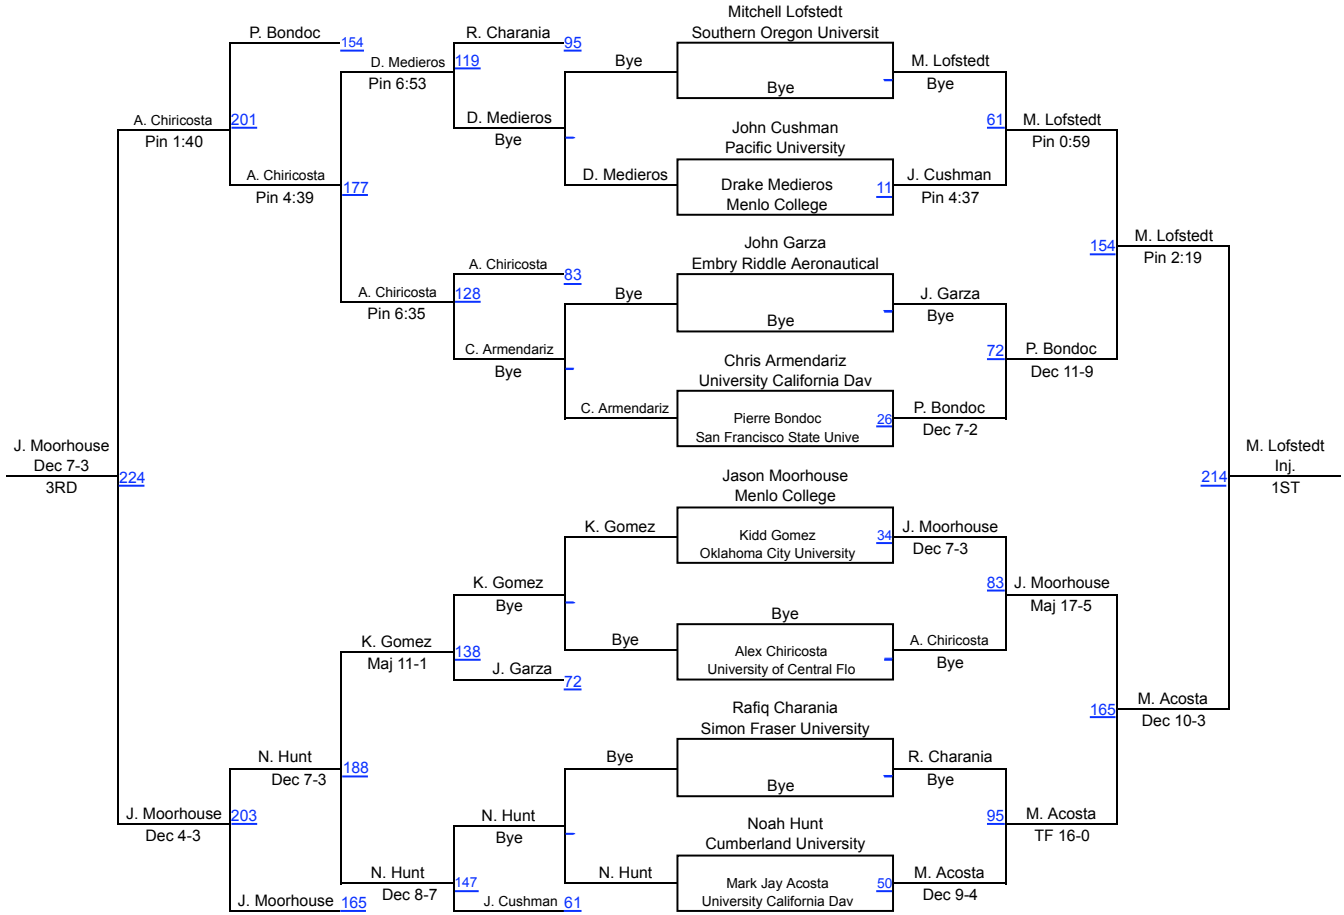

LOG OUT

LOG OUT

Tournament Teams

Invoke Operation Add Team Group:

	Team Name - Wrestler Count	Team Abbreviation	Team Points
1.	Southern Oregon University, OR - 15	SOU	116.0
2.	San Francisco State University, CA - 18	SFSU	65.0
3.	University California Davis, CA - 7	UCD	60.0
4.	Embry Riddle Aeronautical, AZ - 11	ERAU	56.5
5.	Cumberland University, TN - 11	CU	51.5
6.	Simon Fraser University, CAN - 14	SFU	51.0
7.	University of Central Florida, FL - 13	UCF	38.5
8.	Menlo College, CA - 10	MEN	38.0
9.	Oklahoma City University, OK - 12	OCU	38.0
10.	Burnaby Mountain WC, CAN - 5	BMWC	25.0
11.	Pacific University, OR - 10	PU	12.5
12.	Cal Poly, CA - 3	CP	4.5
13.	San Jose State, CA - 4	SJSU	4.5
14.	Douglas College, CAN - 2	DC	3.0
15.	Gavilan College, CA - 1	GC	0.0

FAQ's

Click [here](#) to view all frequently asked questions.

Menlo College Invitational 2010

College 125

Menlo College Invitational 2010

College 141

Menlo College Invitational 2010

College 149