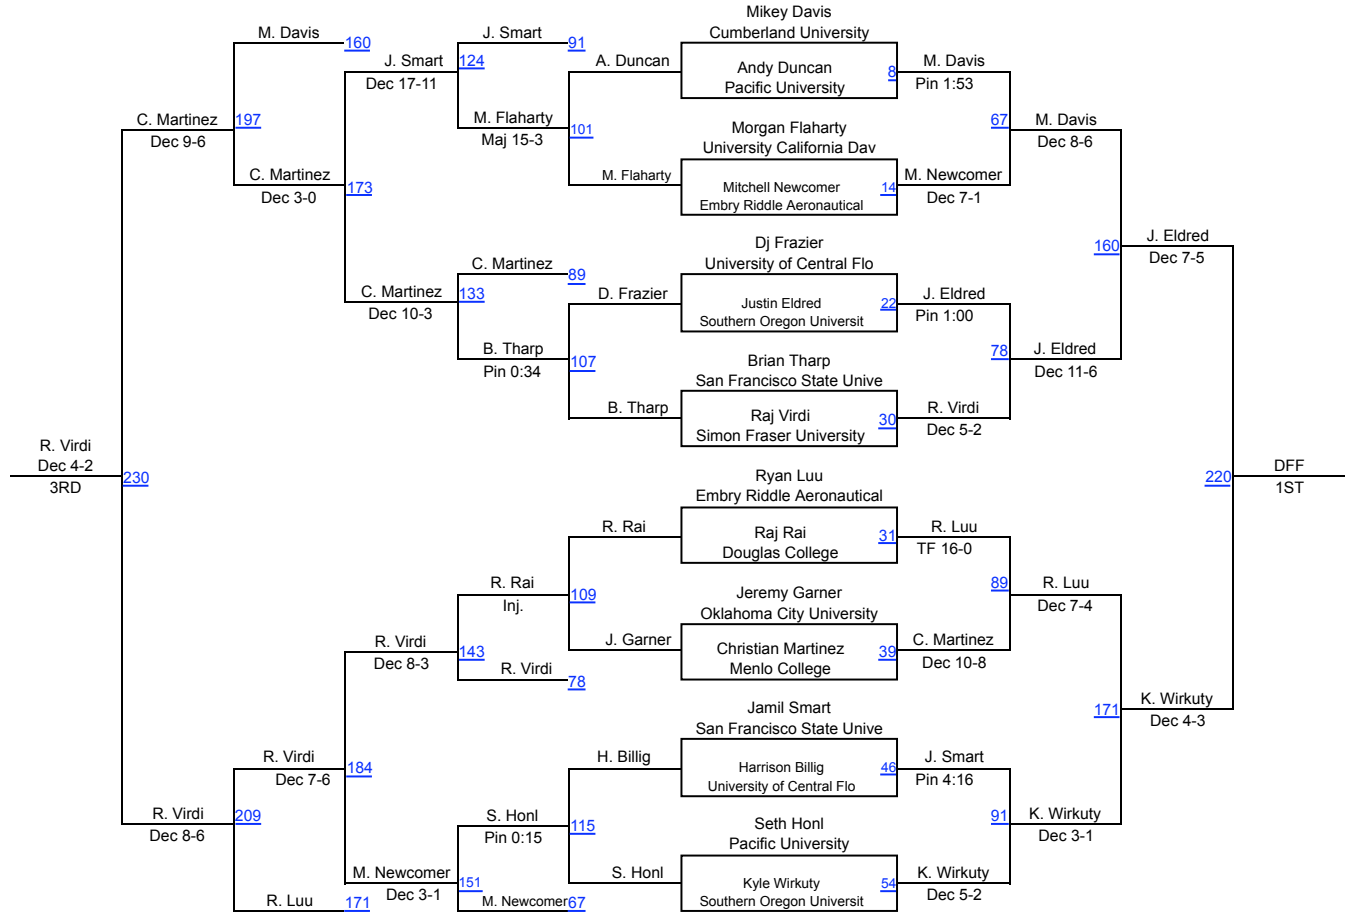

LOG OUT

LOG OUT

Tournament Teams

Invoke Operation Add Team Group:

	Team Name - Wrestler Count	Team Abbreviation	Team Points
1.	Southern Oregon University, OR - 15	SOU	116.0
2.	San Francisco State University, CA - 18	SFSU	65.0
3.	University California Davis, CA - 7	UCD	60.0
4.	Embry Riddle Aeronautical, AZ - 11	ERAU	56.5
5.	Cumberland University, TN - 11	CU	51.5
6.	Simon Fraser University, CAN - 14	SFU	51.0
7.	University of Central Florida, FL - 13	UCF	38.5
8.	Menlo College, CA - 10	MEN	38.0
9.	Oklahoma City University, OK - 12	OCU	38.0
10.	Burnaby Mountain WC, CAN - 5	BMWC	25.0
11.	Pacific University, OR - 10	PU	12.5
12.	Cal Poly, CA - 3	CP	4.5
13.	San Jose State, CA - 4	SJSU	4.5
14.	Douglas College, CAN - 2	DC	3.0
15.	Gavilan College, CA - 1	GC	0.0

FAQ's

Click [here](#) to view all frequently asked questions.

Menlo College Invitational 2010

College 125

Menlo College Invitational 2010

College 141

Menlo College Invitational 2010

College 149