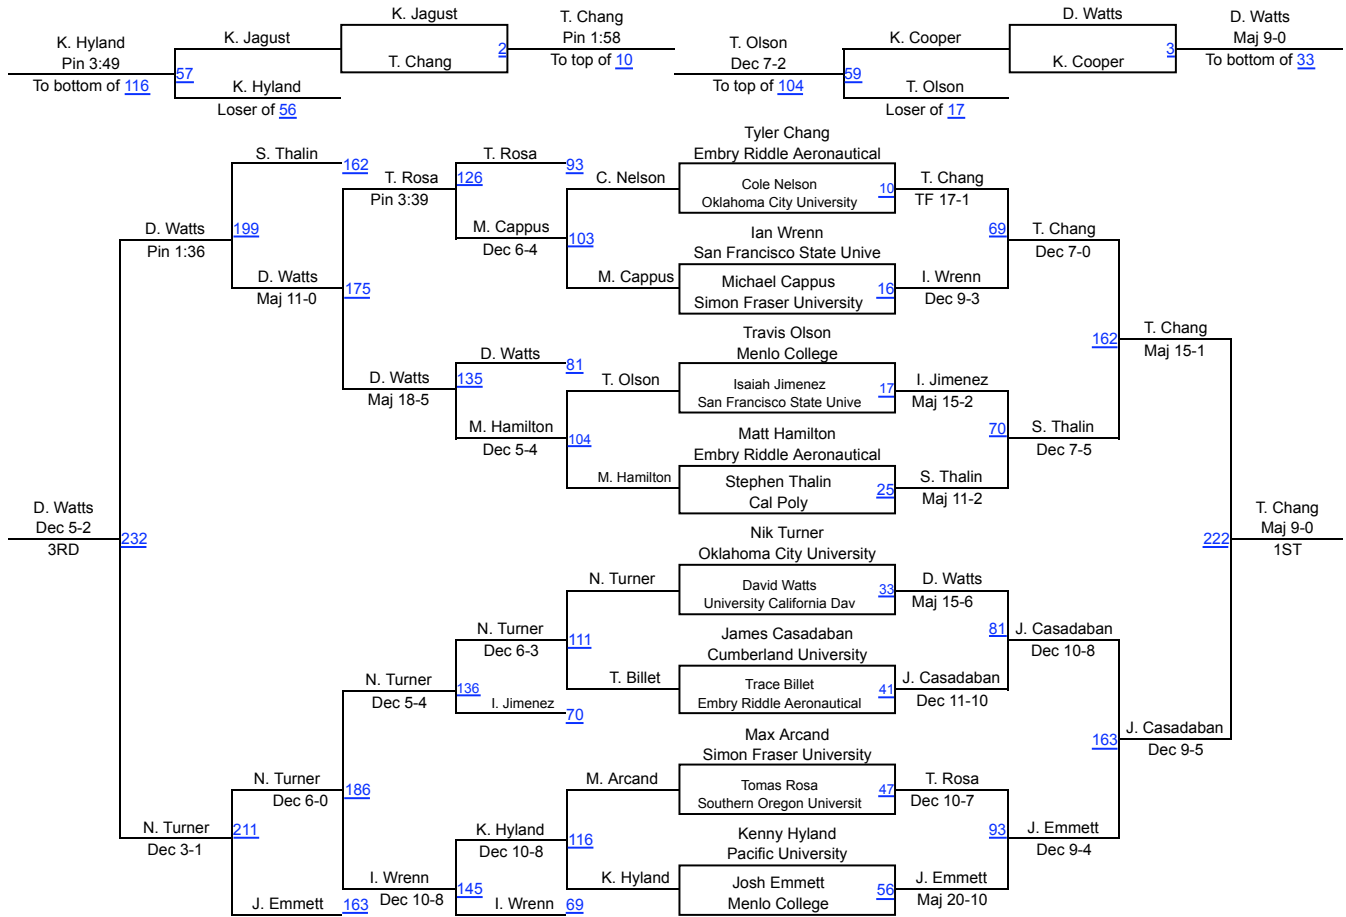

Menlo College Invitational 2010

College 157