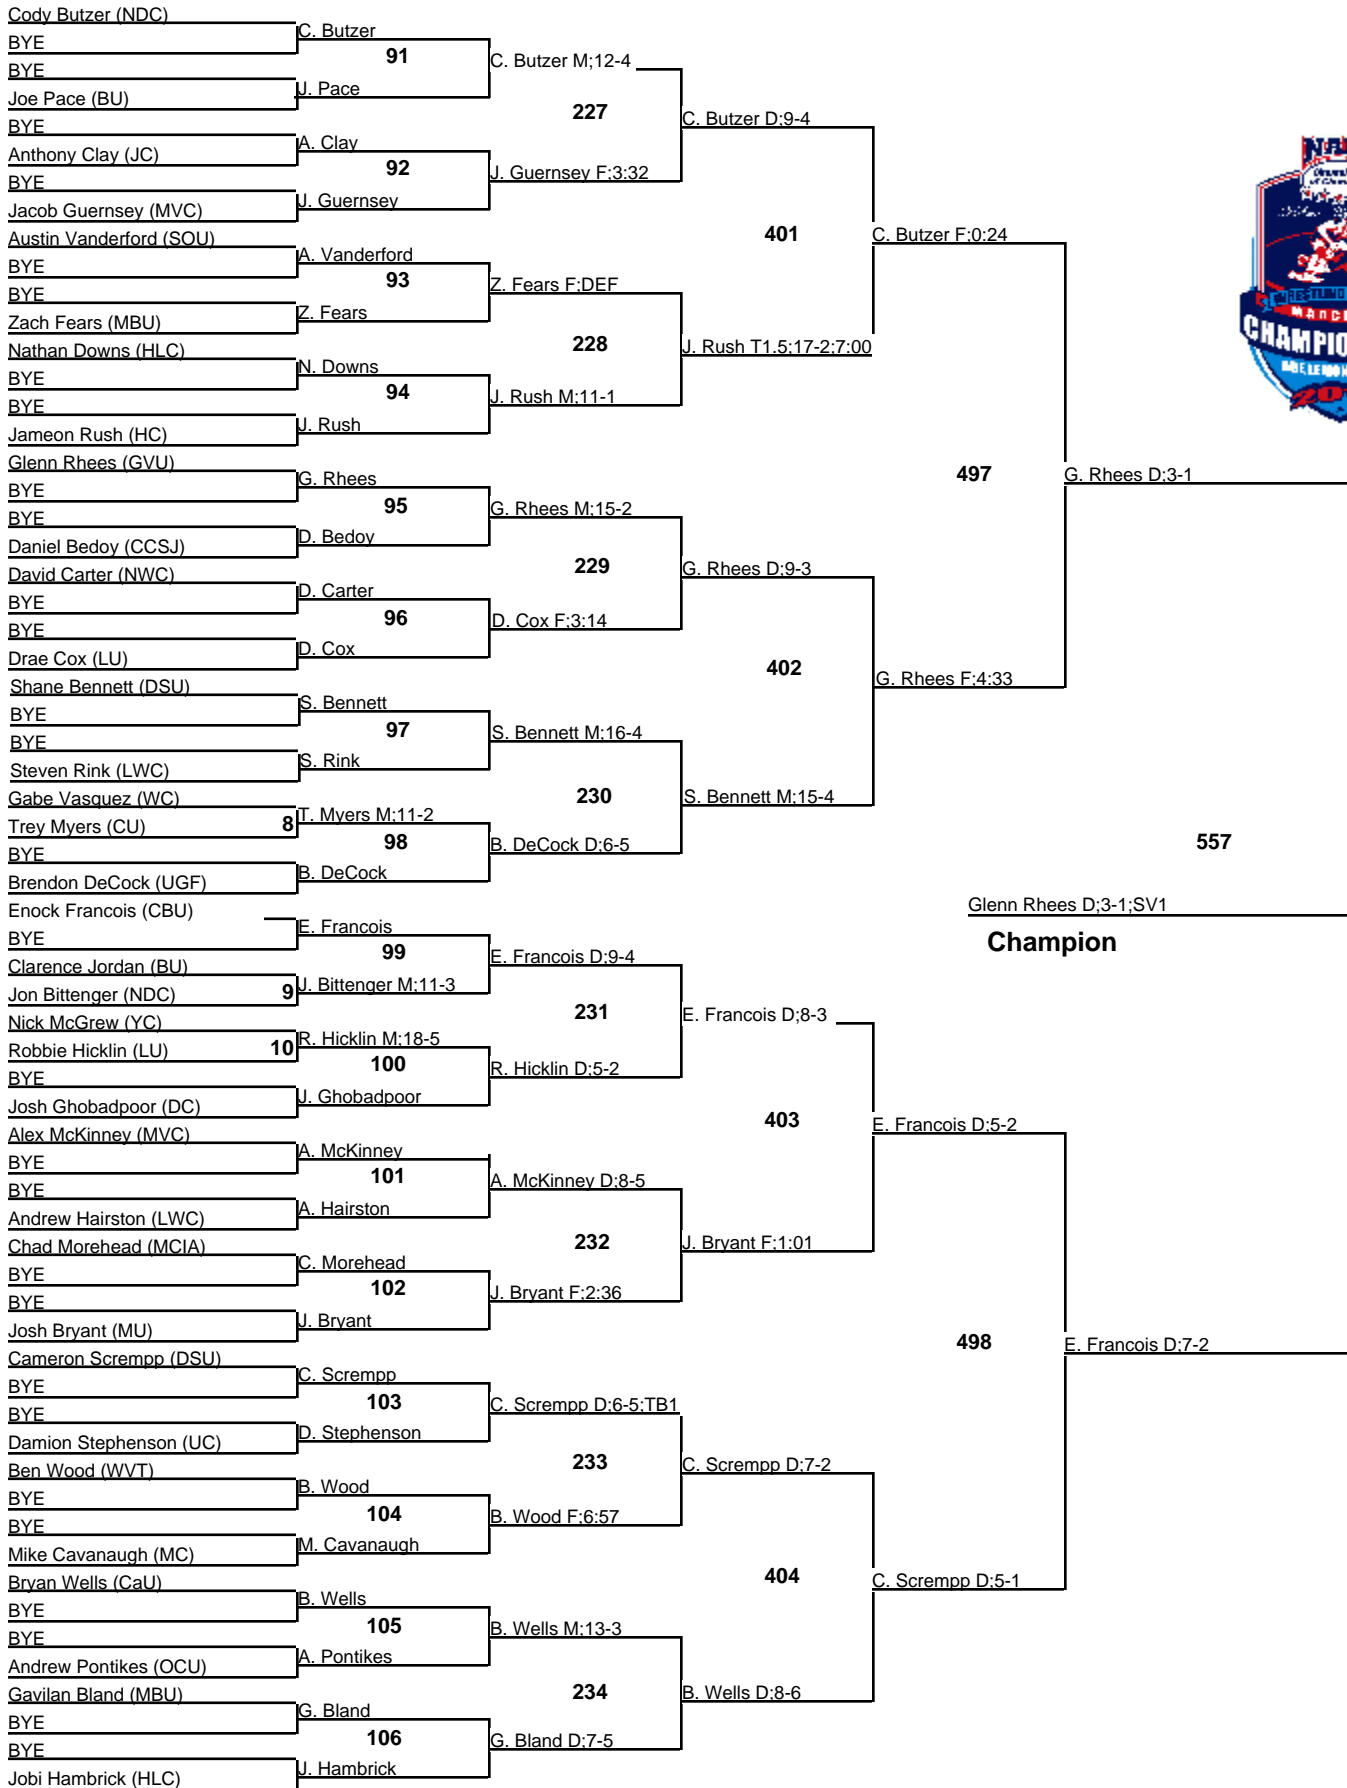

2010 NAIA Wrestling Championship

174
Championship