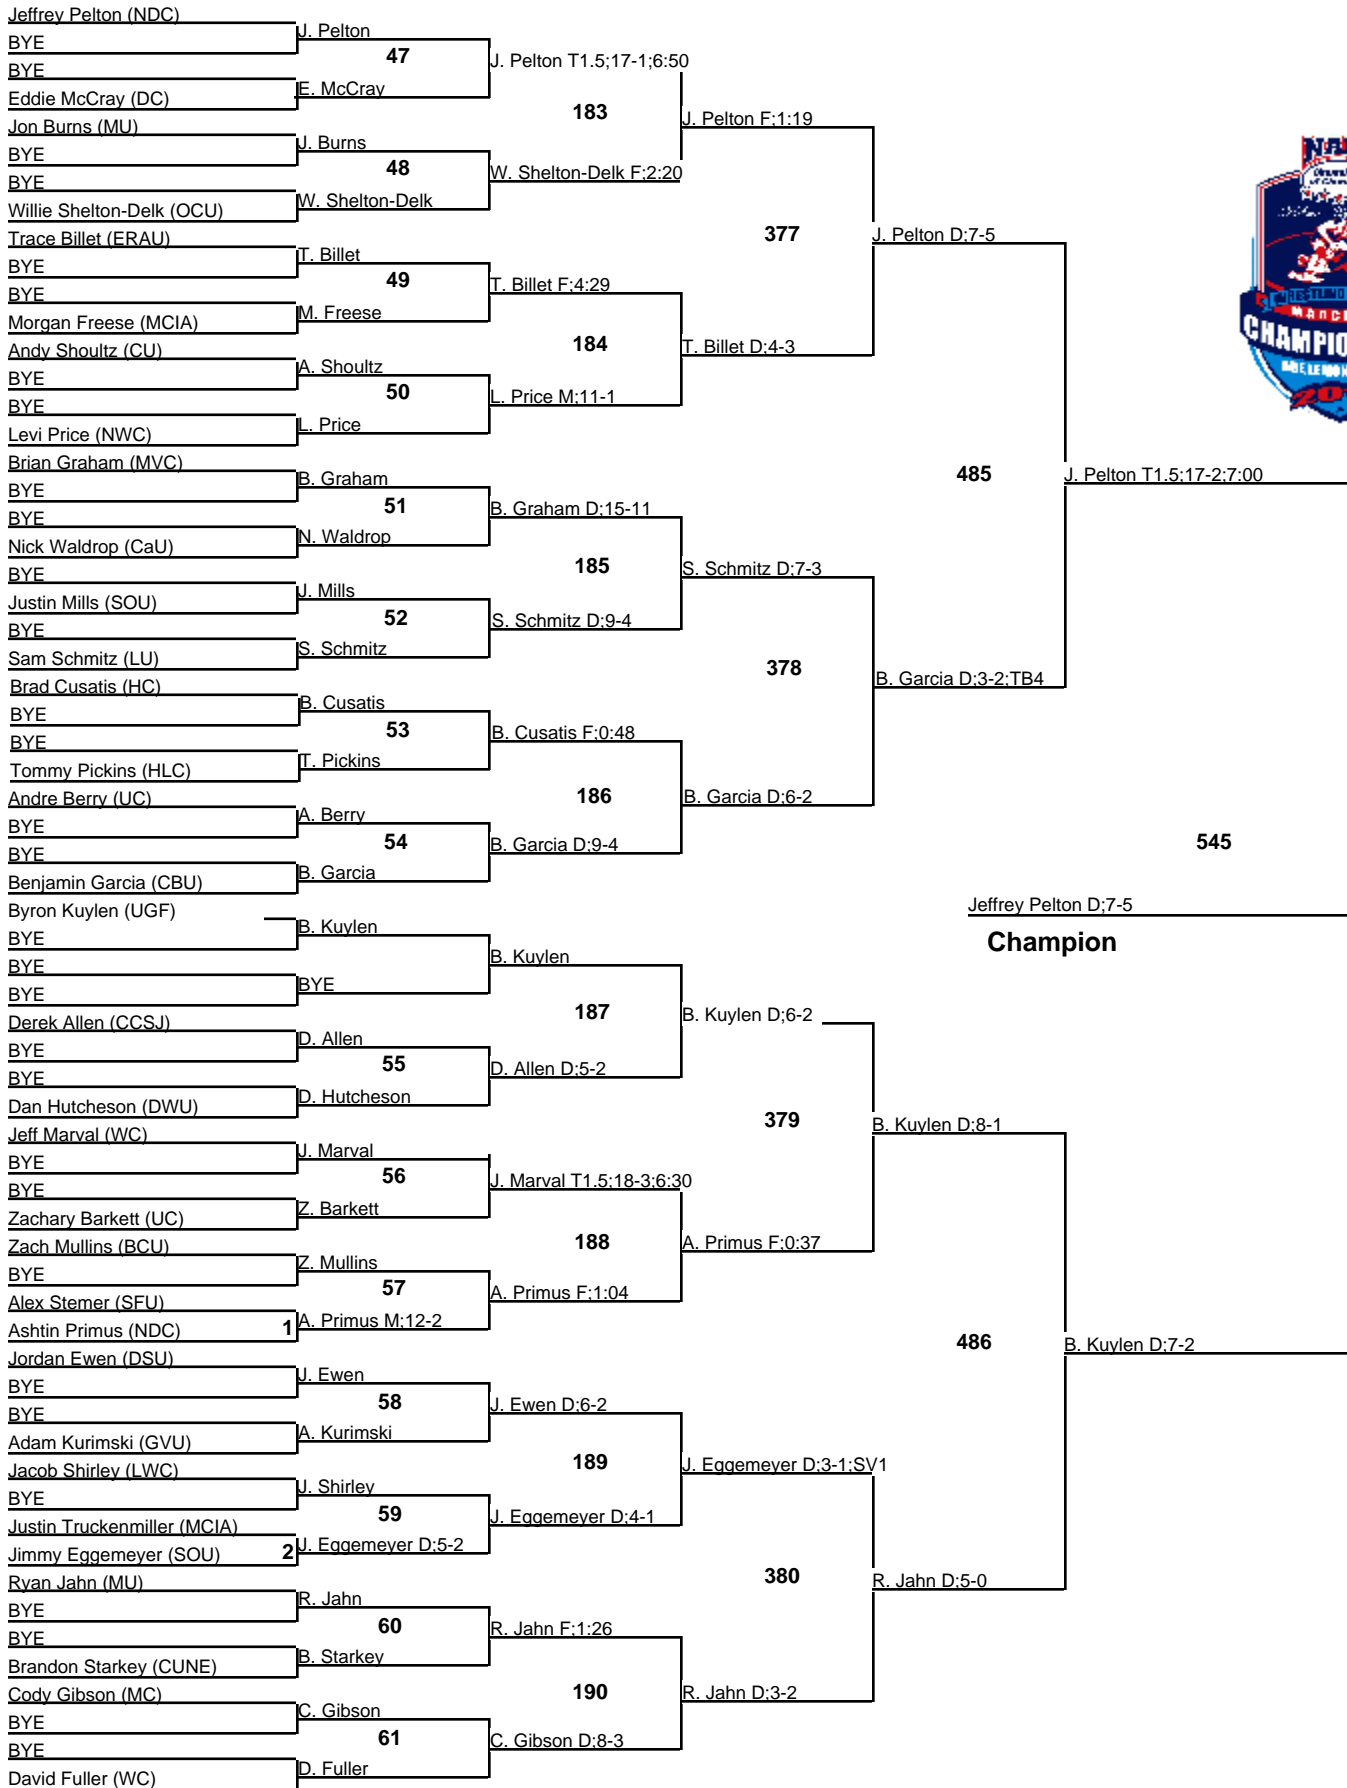

2010 NAIA Wrestling Championship

125
Championship

2010 NAIA Wrestling Championship

125 Wrestleback

2010 NAIA Wrestling Championship

133
Championship

2010 NAIA Wrestling Championship

133
Wrestleback

2010 NAIA Wrestling Championship

141
Championship

2010 NAIA Wrestling Championship

141 Wrestleback

2010 NAIA Wrestling Championship

149
Championship

2010 NAIA Wrestling Championship

157
Championship