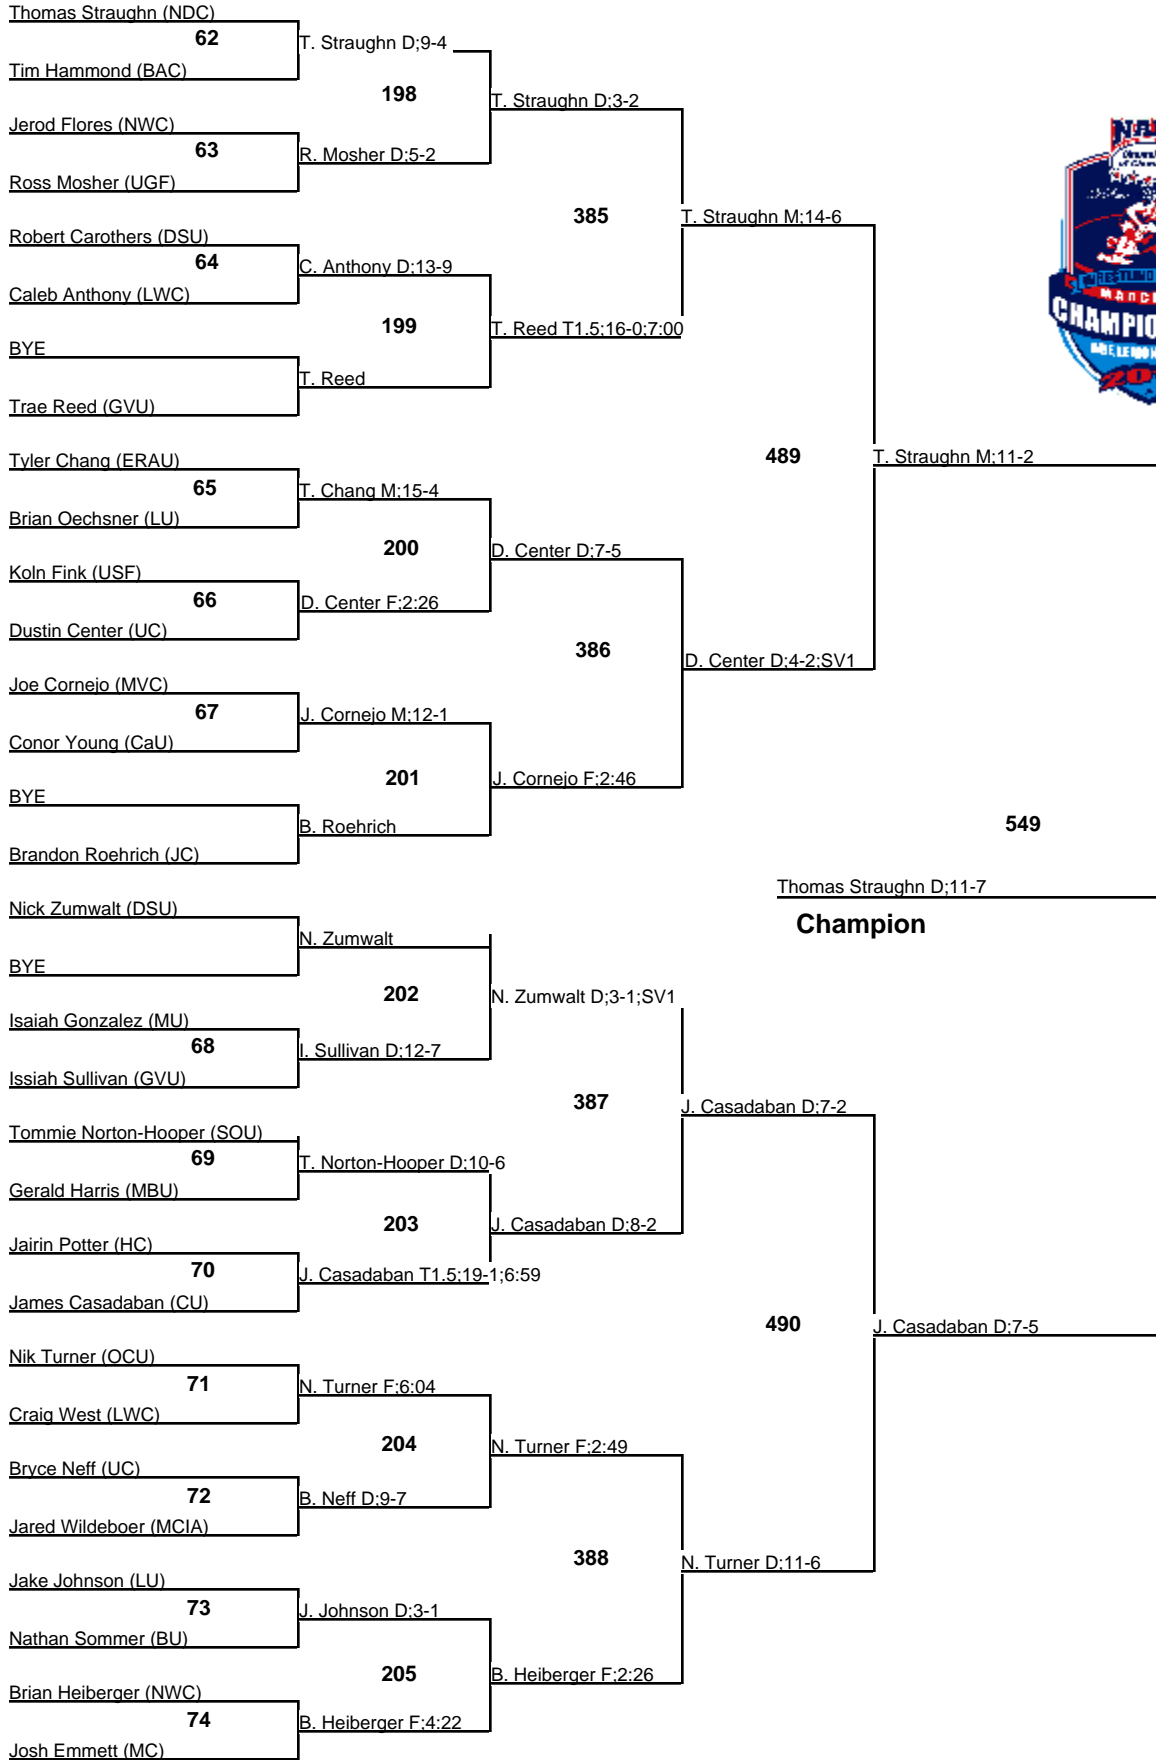

2010 NAIA Wrestling Championship

125
Championship

2010 NAIA Wrestling Championship

125 Wrestleback

2010 NAIA Wrestling Championship

133
Championship

2010 NAIA Wrestling Championship

133
Wrestleback

2010 NAIA Wrestling Championship

141
Championship

2010 NAIA Wrestling Championship

141 Wrestleback

2010 NAIA Wrestling Championship

149
Championship

2010 NAIA Wrestling Championship

157
Championship