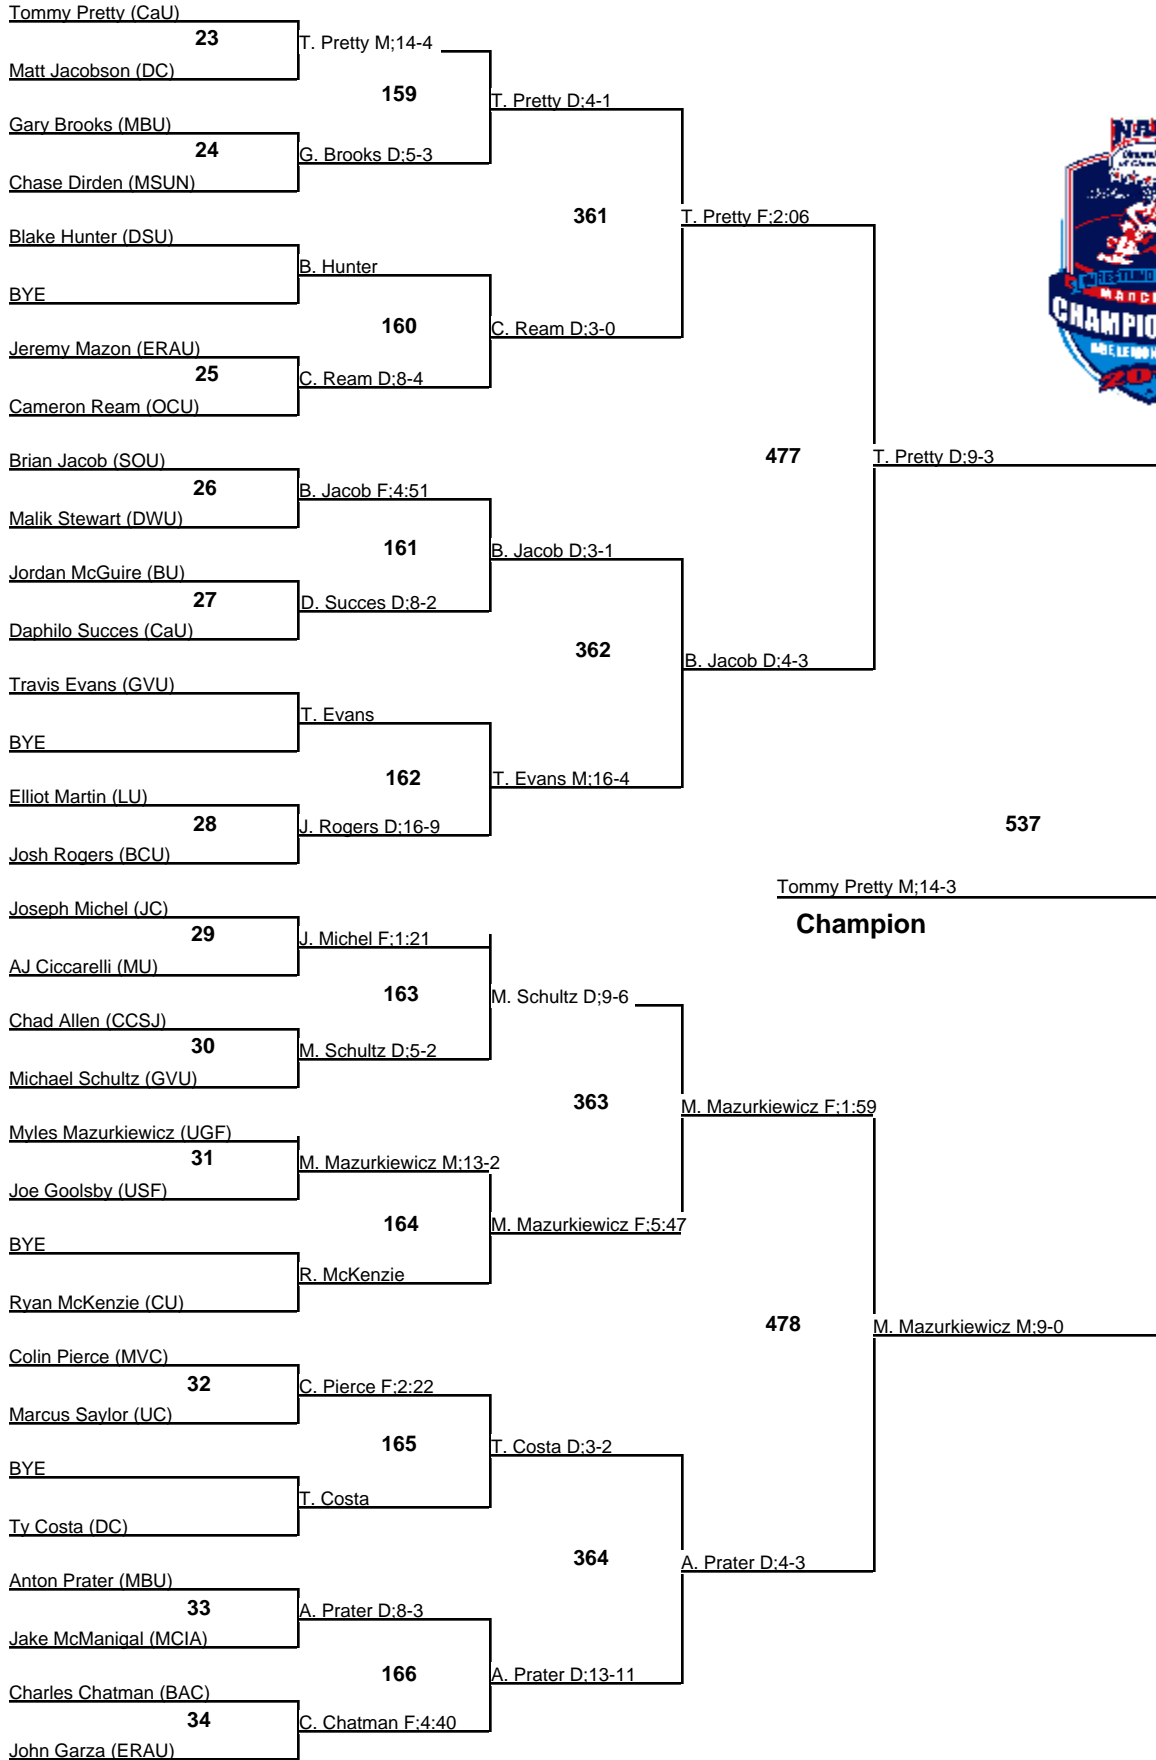

2010 NAIA Wrestling Championship

125
Championship

2010 NAIA Wrestling Championship

125 Wrestleback

2010 NAIA Wrestling Championship

133
Championship

2010 NAIA Wrestling Championship

133
Wrestleback

2010 NAIA Wrestling Championship

141
Championship

2010 NAIA Wrestling Championship

141 Wrestleback

2010 NAIA Wrestling Championship

149
Championship

2010 NAIA Wrestling Championship

157
Championship