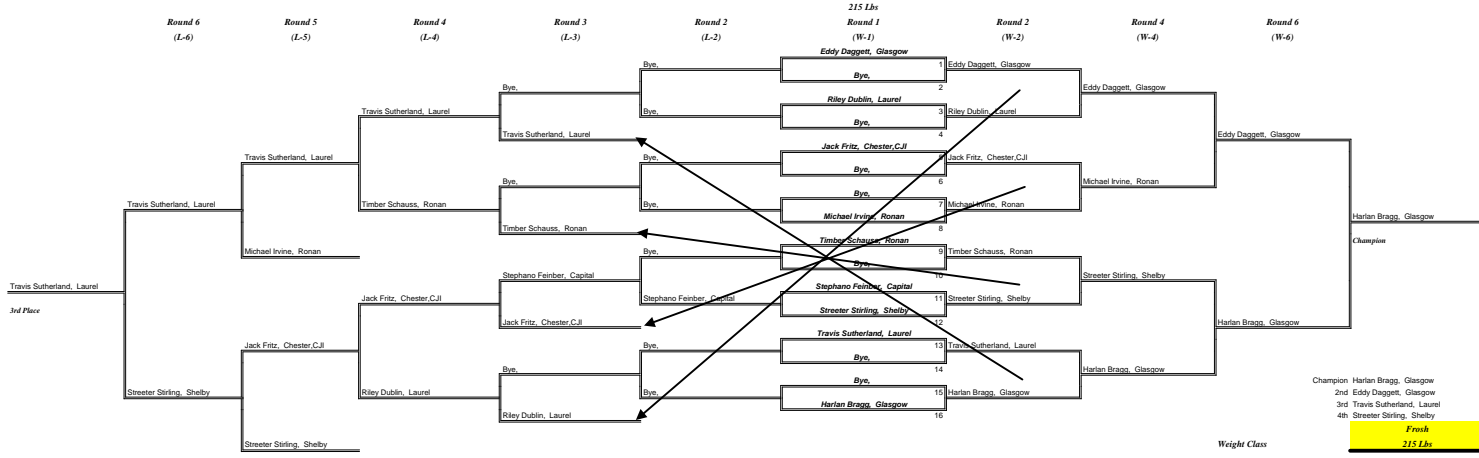

Great Falls High Walt Currie JV/Frosh Tournney

Great Falls High Walt Currie JV/Frosh Tourney

Great Falls High Walt Currie JV/Frosh Tourney

Great Falls High Walt Currie JV/Frosh Tourney

Great Falls High Walt Currie JV/Frosh Tourney