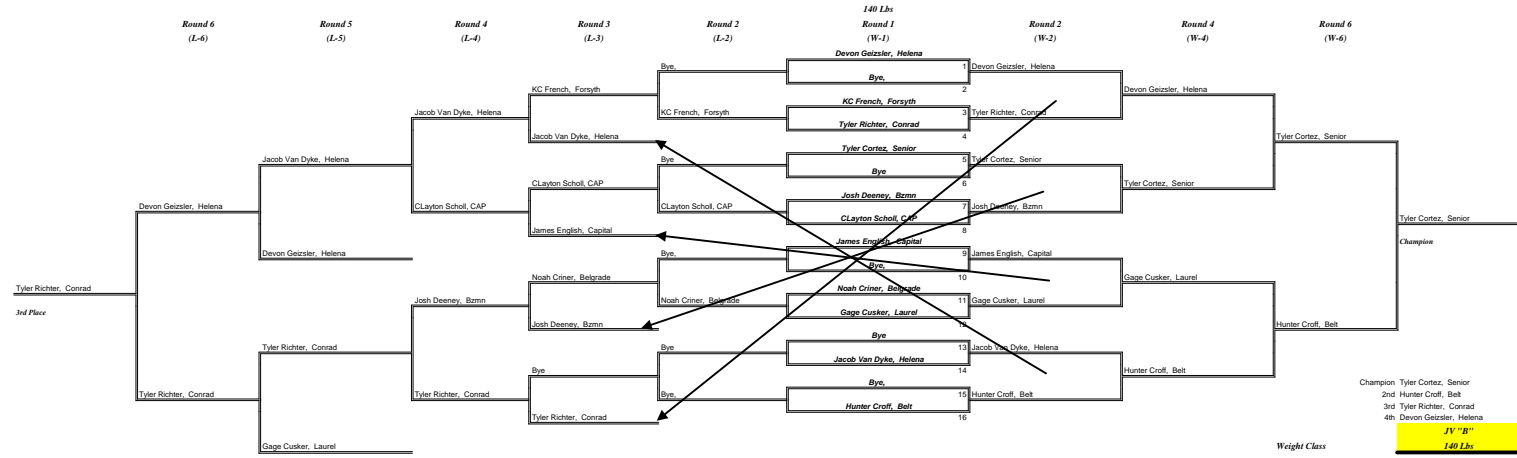

Great Falls High Walt Currie JV/Frosh Tourney