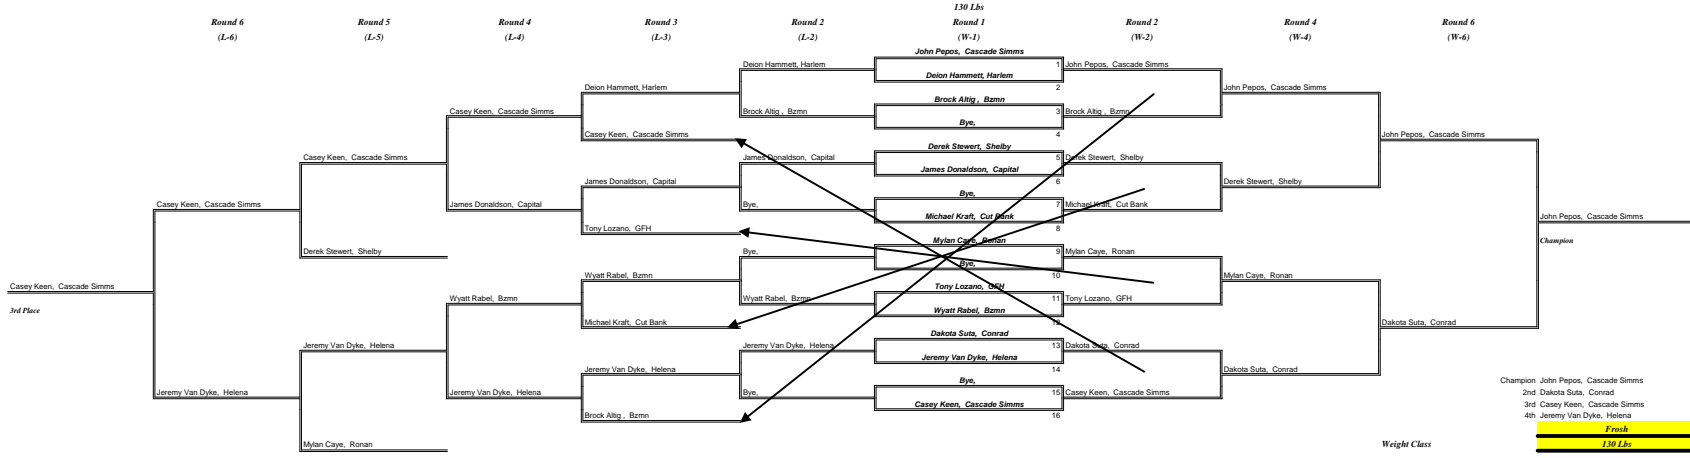

Great Falls High Walt Currie JV/Frosh Tourney

Great Falls High Walt Currie JV/Frosh Tourney

Great Falls High Walt Currie JV/Frosh Tourney

Great Falls High Walt Currie JV/Frosh Tourney

Great Falls High Walt Currie JV/Frosh Tournney