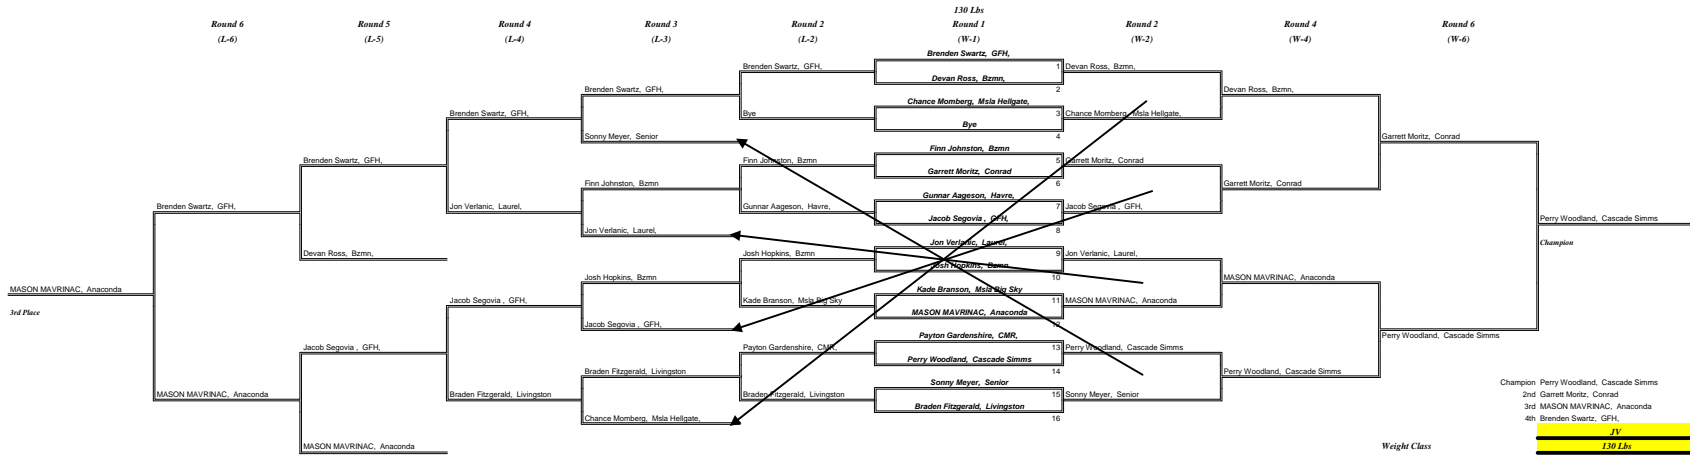

Great Falls High Walt Currie JV/Frosh Tourney

Great Falls High Walt Currie JV/Frosh Tourney

Great Falls High Walt Currie JV/Frosh Tourney

Great Falls High Walt Currie JV/Frosh Tourney

Great Falls High Walt Currie JV/Frosh Tournney