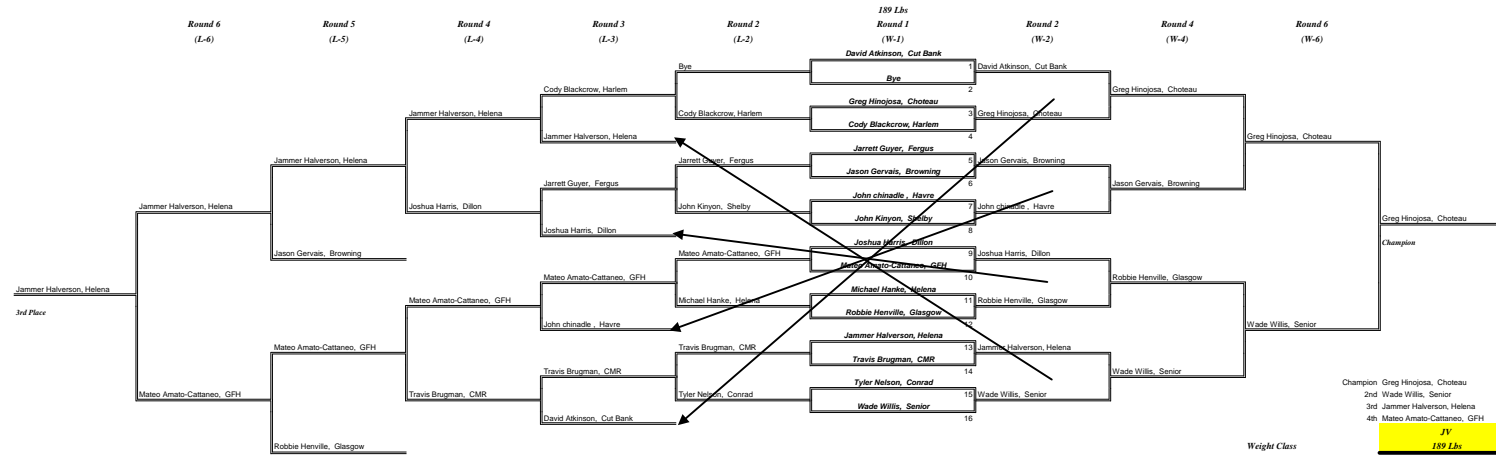

Great Falls High Walt Currie JV/Frosh Tournney

Great Falls High Walt Currie JV/Frosh Tourney

Great Falls High Walt Currie JV/Frosh Tourney

Great Falls High Walt Currie JV/Frosh Tourney

Great Falls High Walt Currie JV/Frosh Tourney