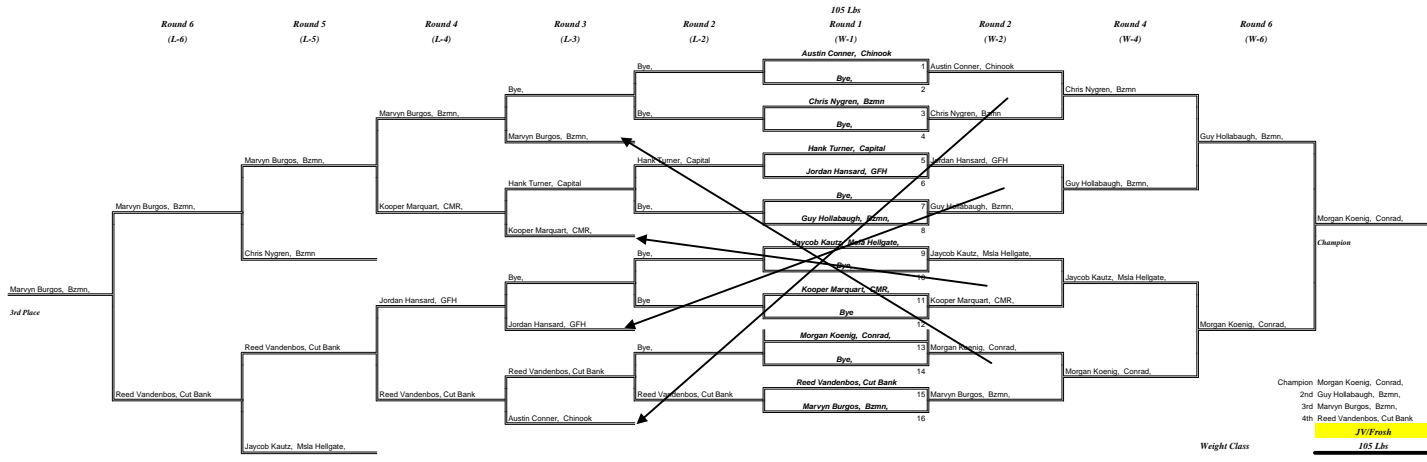

Great Falls High Walt Currie JV/Frosh Tourney

Great Falls High Walt Currie JV/Frosh Tourney

Great Falls High Walt Currie JV/Frosh Tourney

Great Falls High Walt Currie JV/Frosh Tourney

Great Falls High Walt Currie JV/Frosh Tournney

Great Falls High Walt Currie JV/Frosh Tournney

Great Falls High Walt Currie JV/Frosh Tourney

Great Falls High Walt Currie JV/Frosh Tourney

Great Falls High Walt Currie JV/Frosh Tourney

Great Falls High Walt Currie JV/Frosh Tourney