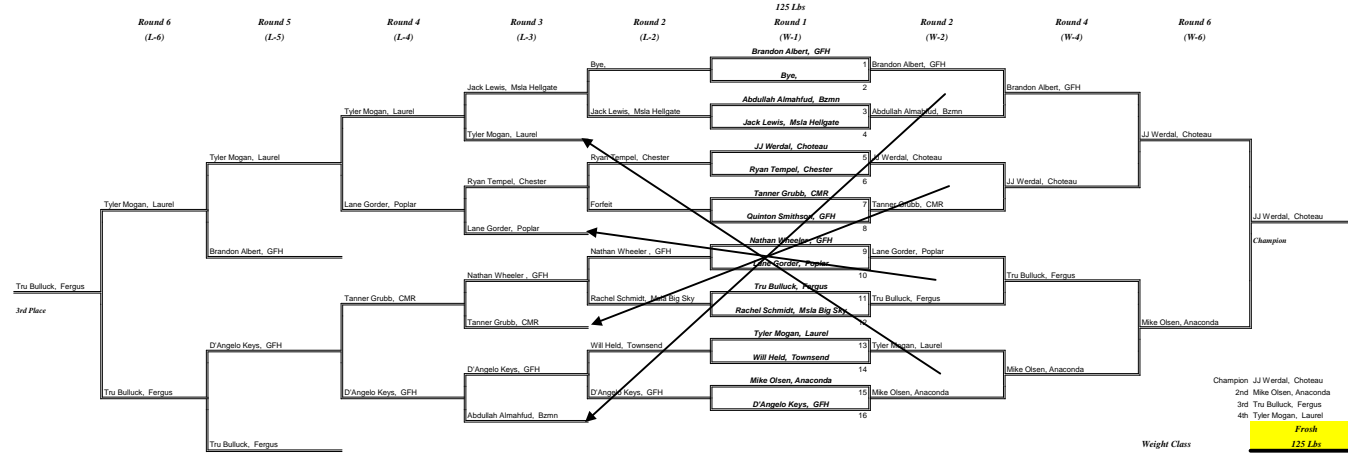

Great Falls High Walt Currie JV/Frosh Tourney

Great Falls High Walt Currie JV/Frosh Tourney

Great Falls High Walt Currie JV/Frosh Tourney

Great Falls High Walt Currie JV/Frosh Tourney

Great Falls High Walt Currie JV/Frosh Tournney