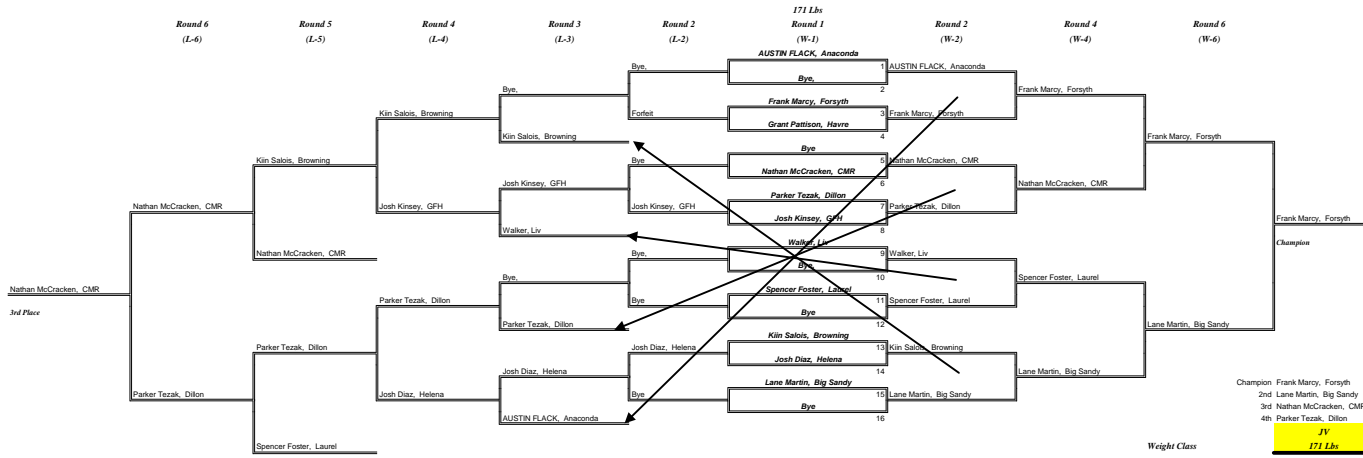

Great Falls High Walt Currie JV/Frosh Tourney