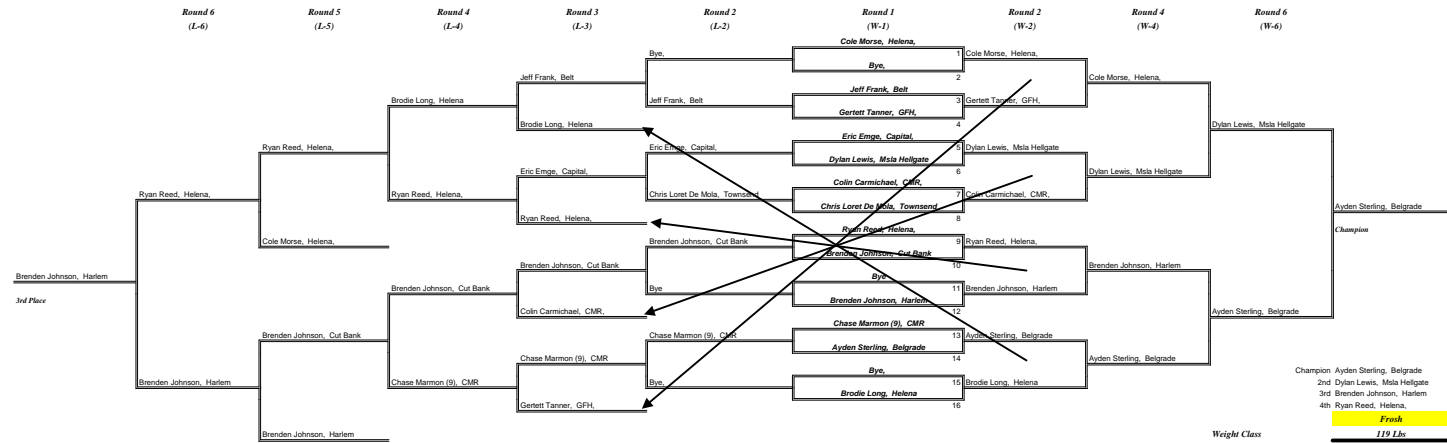

Great Falls High Walt Currie JV/Frosh Tourney

Great Falls High Walt Currie JV/Frosh Tourney

Great Falls High Walt Currie JV/Frosh Tourney

Great Falls High Walt Currie JV/Frosh Tourney

Great Falls High Walt Currie JV/Frosh Tournney