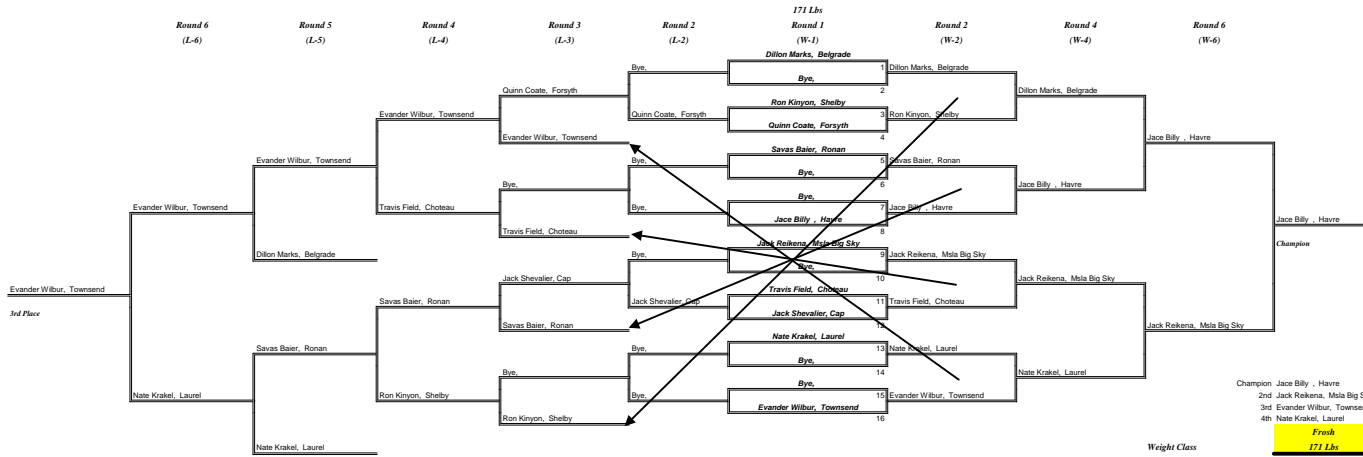

Great Falls High Walt Currie JV/Frosh Tourney