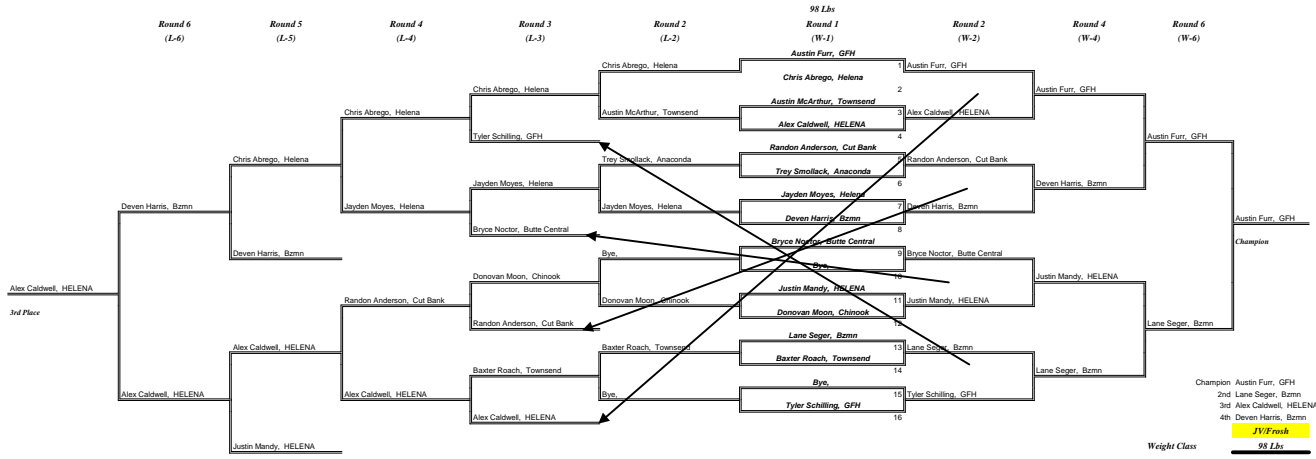

Great Falls High Walt Currie JV/Frosh Tourney

Great Falls High Walt Currie JV/Frosh Tourney

Great Falls High Walt Currie JV/Frosh Tourney

Great Falls High Walt Currie JV/Frosh Tourney

Great Falls High Walt Currie JV/Frosh Tournney