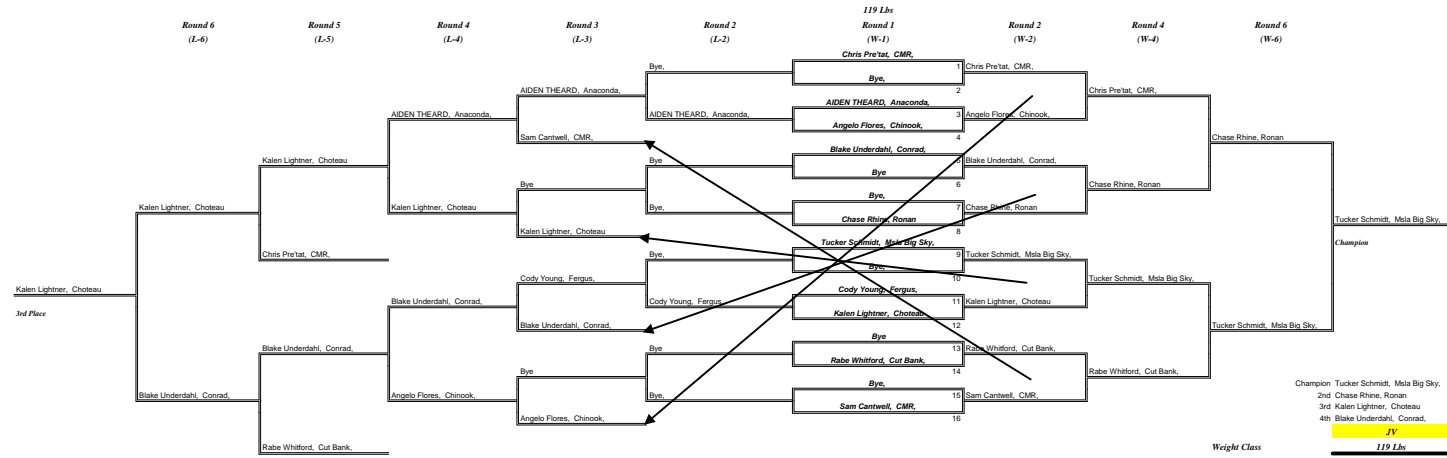

Great Falls High Walt Currie JV/Frosh Tourney

Great Falls High Walt Currie JV/Frosh Tourney

Great Falls High Walt Currie JV/Frosh Tourney

Great Falls High Walt Currie JV/Frosh Tourney

Great Falls High Walt Currie JV/Frosh Tournney