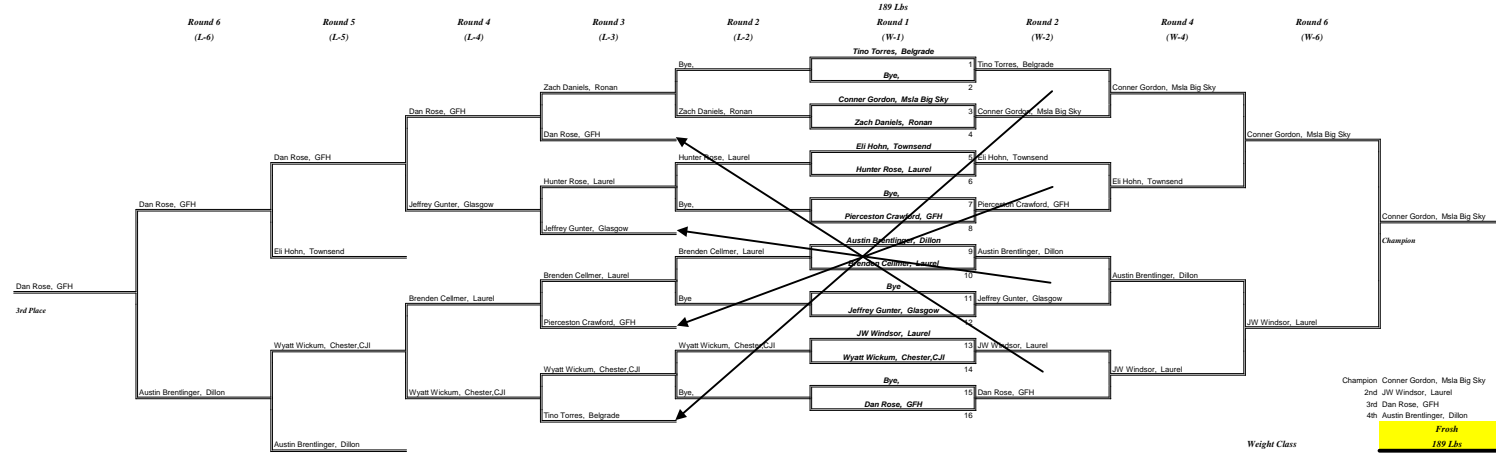

Great Falls High Walt Currie JV/Frosh Tournney

Great Falls High Walt Currie JV/Frosh Tourney

Great Falls High Walt Currie JV/Frosh Tourney

Great Falls High Walt Currie JV/Frosh Tourney

Great Falls High Walt Currie JV/Frosh Tourney