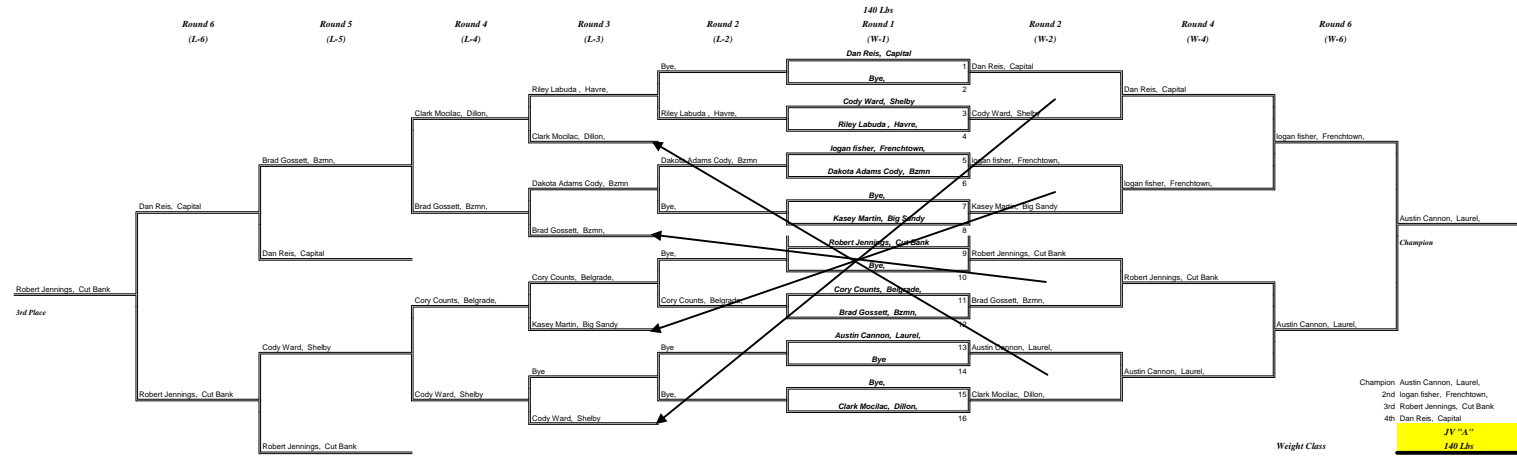

Great Falls High Walt Currie JV/Frosh Tourney