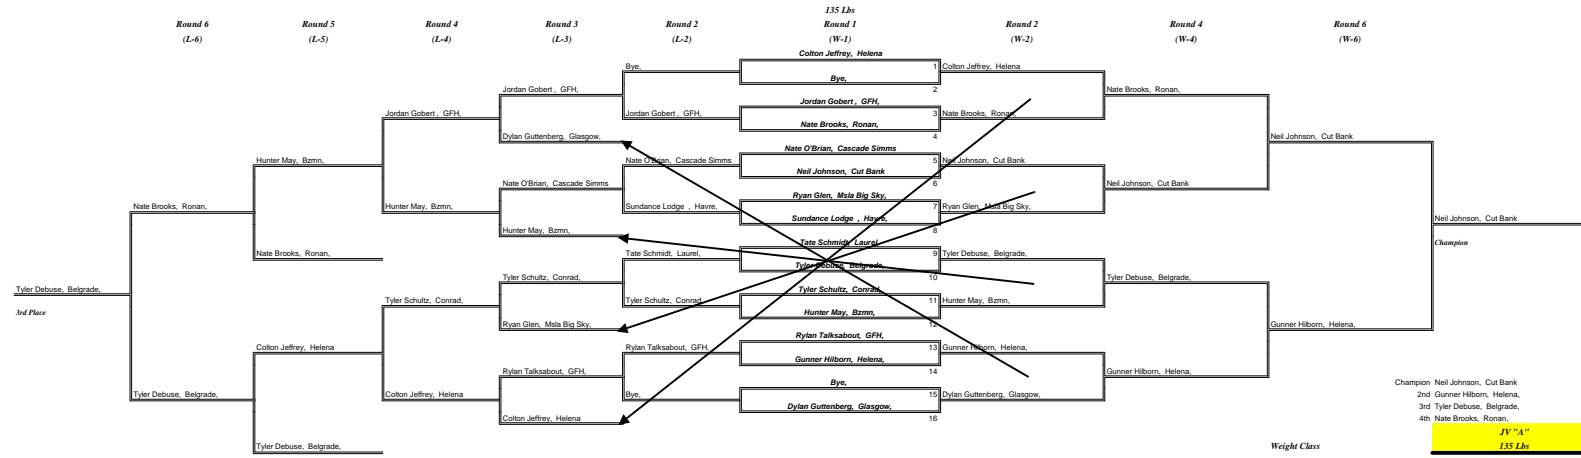

Great Falls High Walt Currie JV/Frosh Tournney