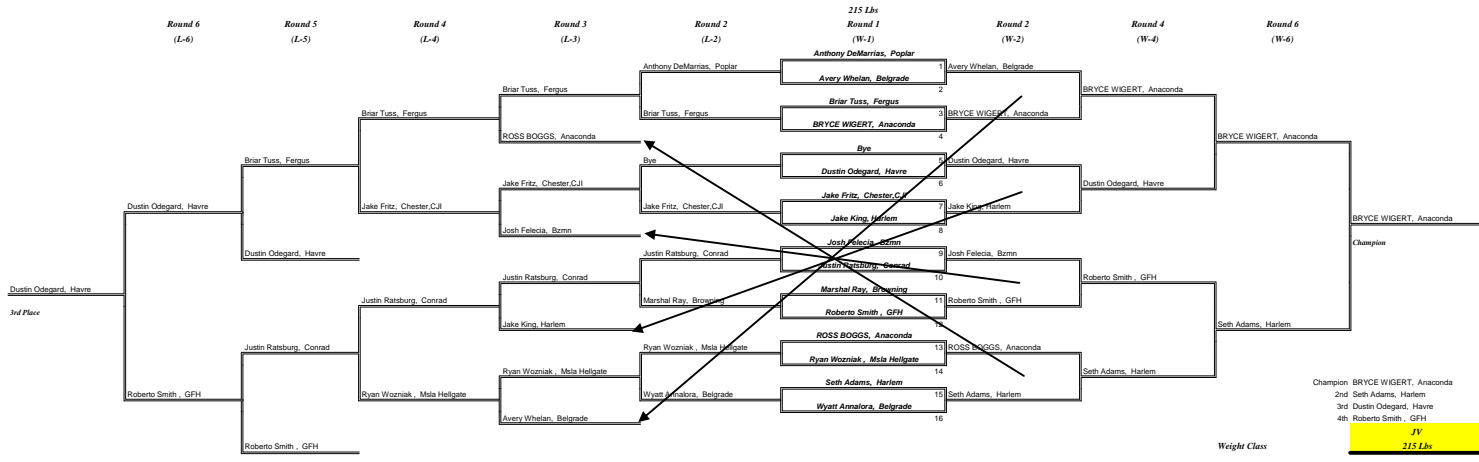

Great Falls High Walt Currie JV/Frosh Tournney

Great Falls High Walt Currie JV/Frosh Tourney

Great Falls High Walt Currie JV/Frosh Tourney

Great Falls High Walt Currie JV/Frosh Tourney

Great Falls High Walt Currie JV/Frosh Tourney