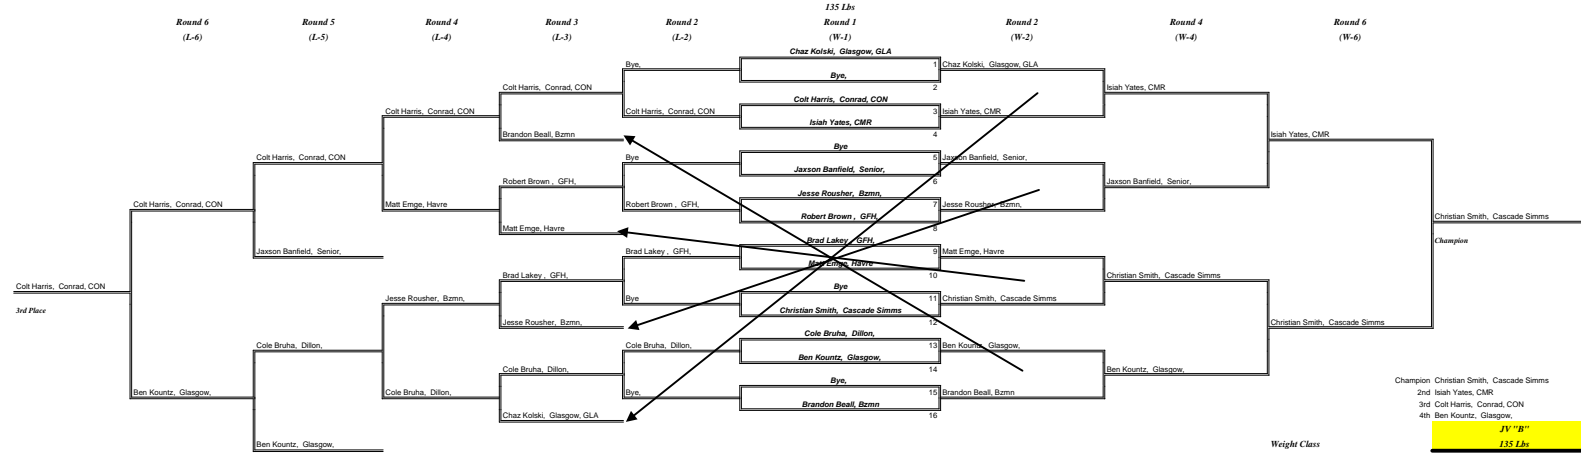

Great Falls High Walt Currie JV/Frosh Tournney