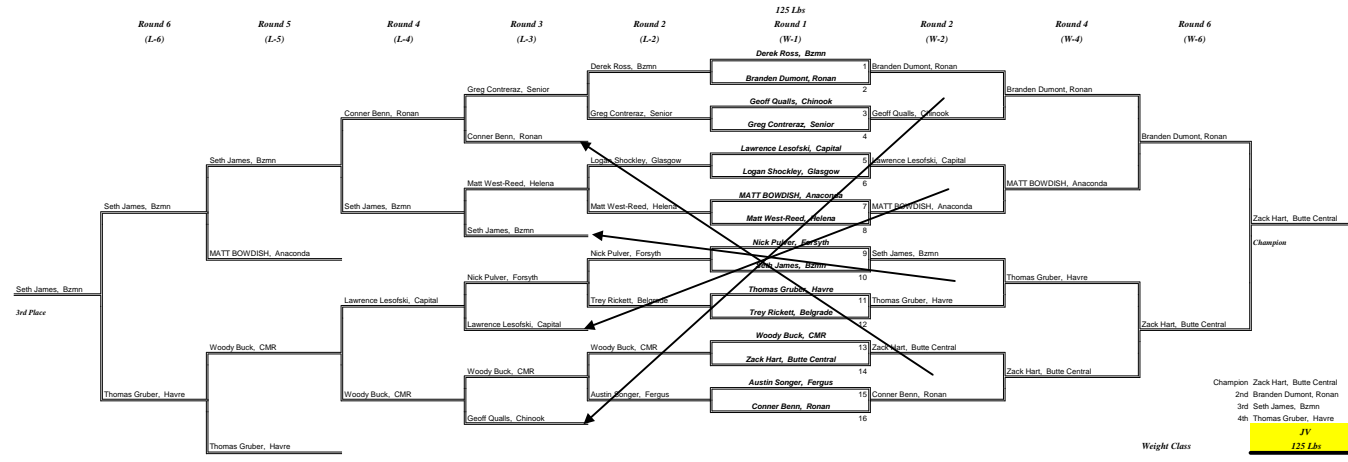

Great Falls High Walt Currie JV/Frosh Tourney

Great Falls High Walt Currie JV/Frosh Tourney

Great Falls High Walt Currie JV/Frosh Tourney

Great Falls High Walt Currie JV/Frosh Tourney

Great Falls High Walt Currie JV/Frosh Tournney