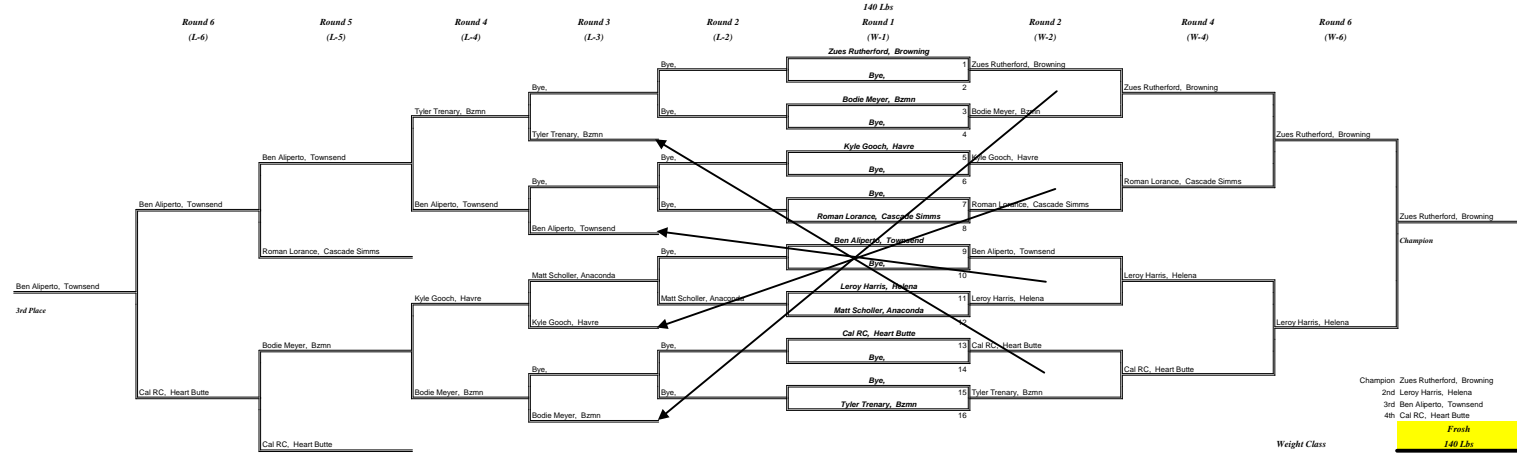

Great Falls High Walt Currie JV/Frosh Tourney