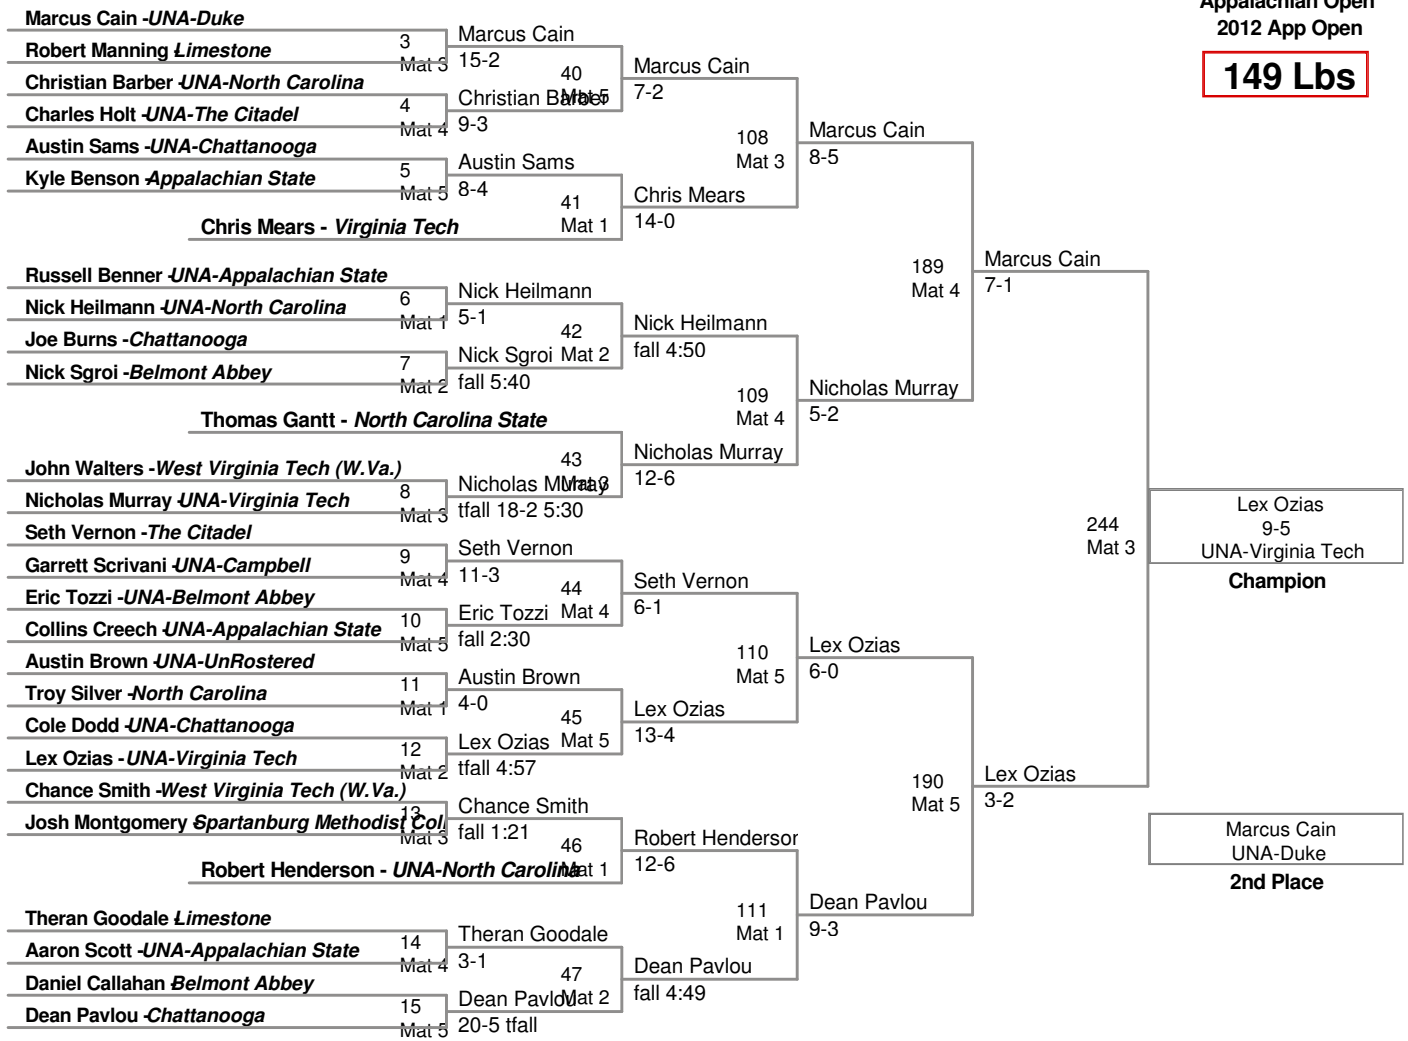

125 Lbs

Appalachian Open
2012 App Open

133 Lbs

Appalachian Open
2012 App Open

141 Lbs

149 Lbs

Appalachian Open
2012 App Open

165 Lbs

Appalachian Open
2012 App Open

174 Lbs

184 Lbs

Appalachian Open
2012 App Open

197 Lbs

285 Lbs

Jesse Ruiz - UNA-Charleston Wrestling