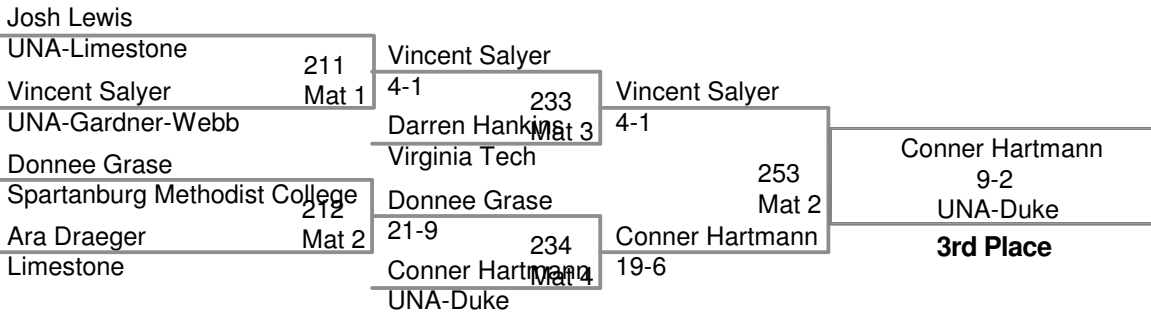

Appalachian Open
2012 App Open

174 Lbs

184 Lbs

Appalachian Open
2012 App Open

197 Lbs

285 Lbs

Jesse Ruiz - UNA-Charleston Wrestling