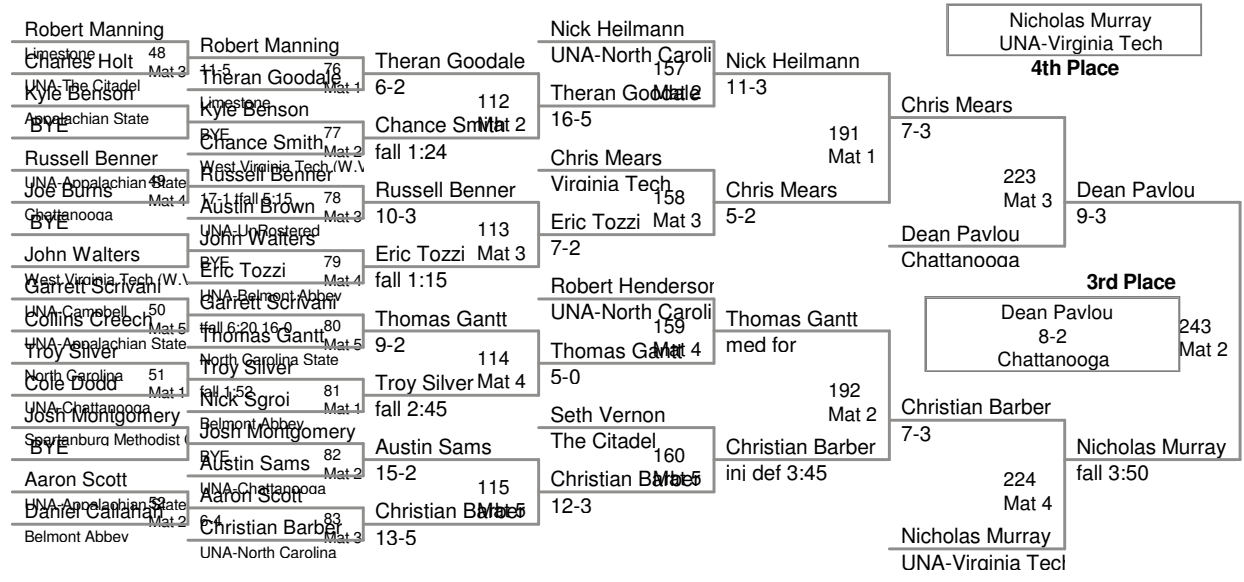

125 Lbs

Appalachian Open
2012 App Open

133 Lbs

Appalachian Open
2012 App Open

141 Lbs

149 Lbs

Appalachian Open
2012 App Open

165 Lbs

Appalachian Open
2012 App Open

174 Lbs

184 Lbs

Appalachian Open
2012 App Open

197 Lbs

285 Lbs

Jesse Ruiz - UNA-Charleston Wrestling