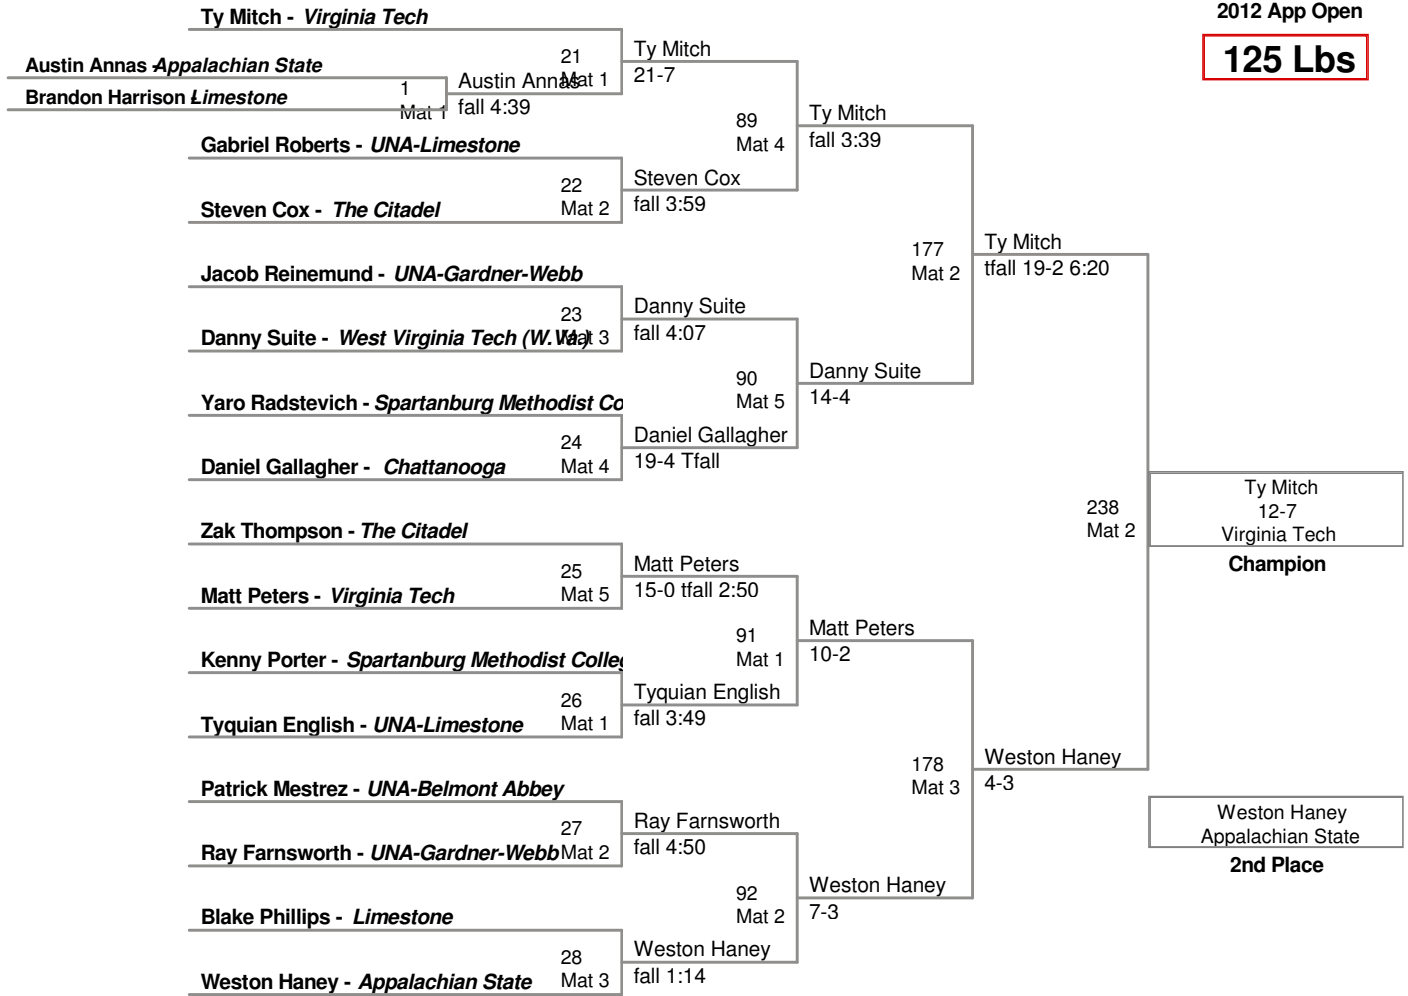

125 Lbs

Appalachian Open
2012 App Open

133 Lbs

Appalachian Open
2012 App Open

141 Lbs

149 Lbs

Appalachian Open
2012 App Open

165 Lbs

Appalachian Open
2012 App Open

174 Lbs

184 Lbs

Appalachian Open
2012 App Open

197 Lbs

285 Lbs

Jesse Ruiz - UNA-Charleston Wrestling