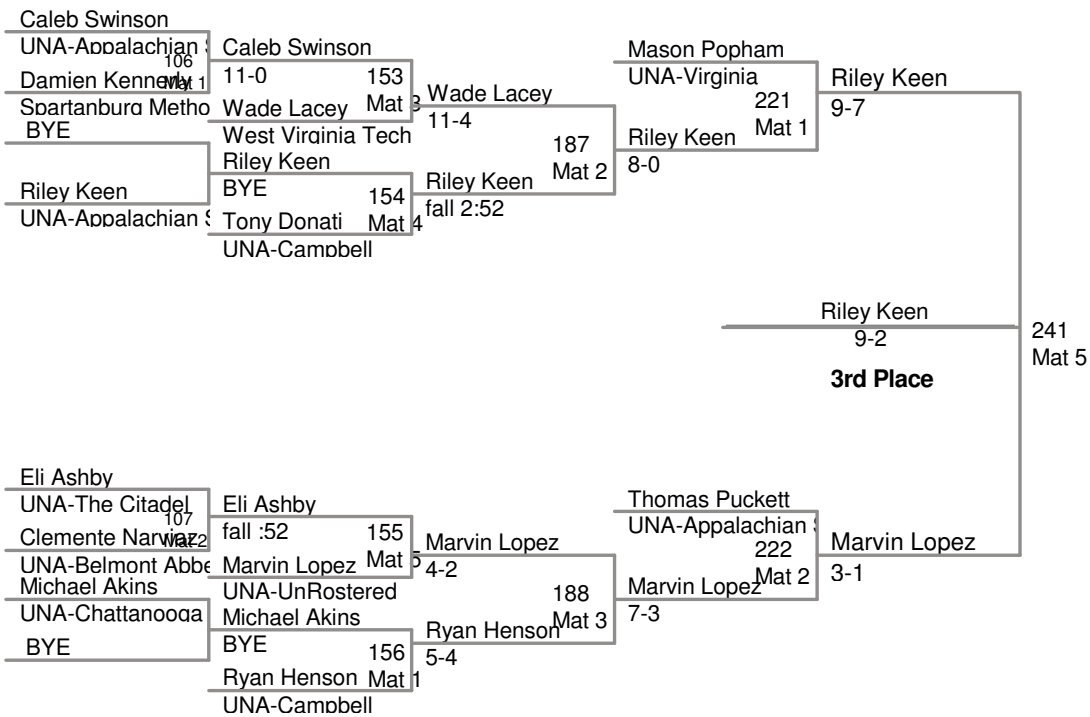

125 Lbs

Appalachian Open
2012 App Open

133 Lbs

Appalachian Open
2012 App Open

141 Lbs

149 Lbs

Appalachian Open
2012 App Open

165 Lbs

Appalachian Open
2012 App Open

174 Lbs

184 Lbs

Appalachian Open
2012 App Open

197 Lbs

285 Lbs

Jesse Ruiz - UNA-Charleston Wrestling