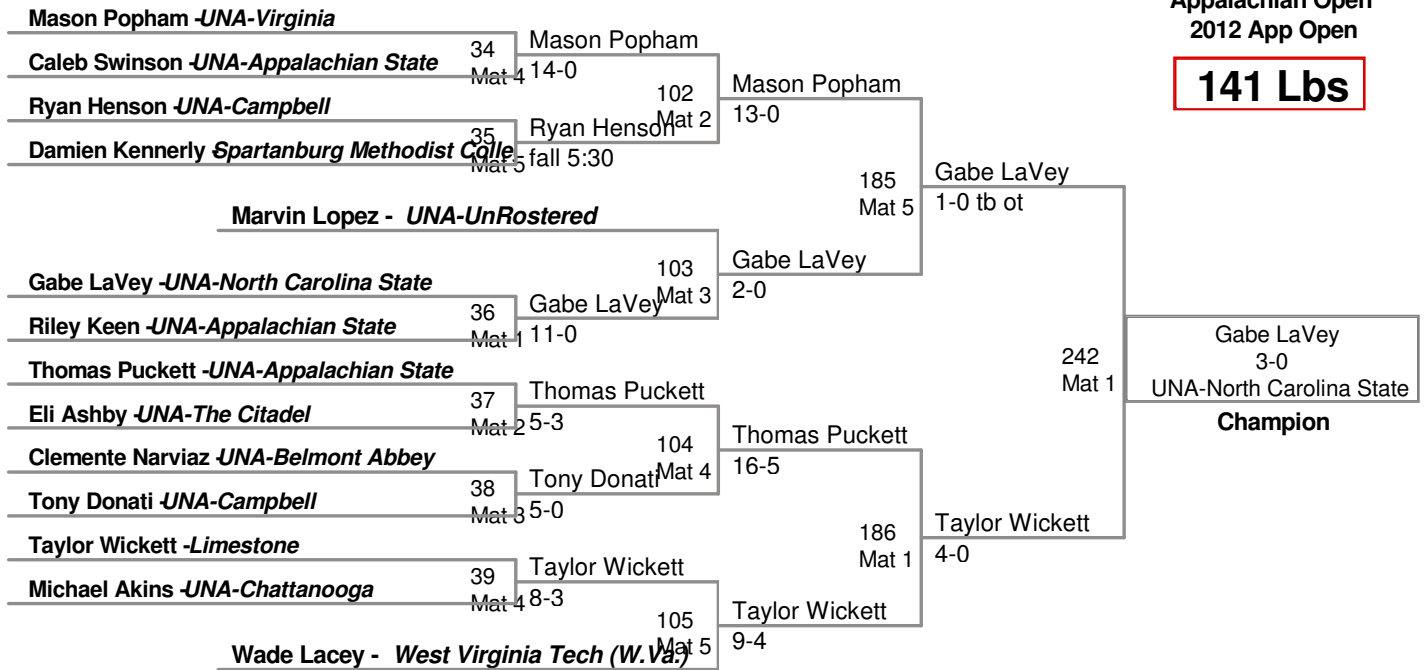

125 Lbs

Appalachian Open
2012 App Open

133 Lbs

Appalachian Open
2012 App Open

141 Lbs

149 Lbs

Appalachian Open
2012 App Open

165 Lbs

Appalachian Open
2012 App Open

174 Lbs

184 Lbs

Appalachian Open
2012 App Open

197 Lbs

285 Lbs

Jesse Ruiz - UNA-Charleston Wrestling