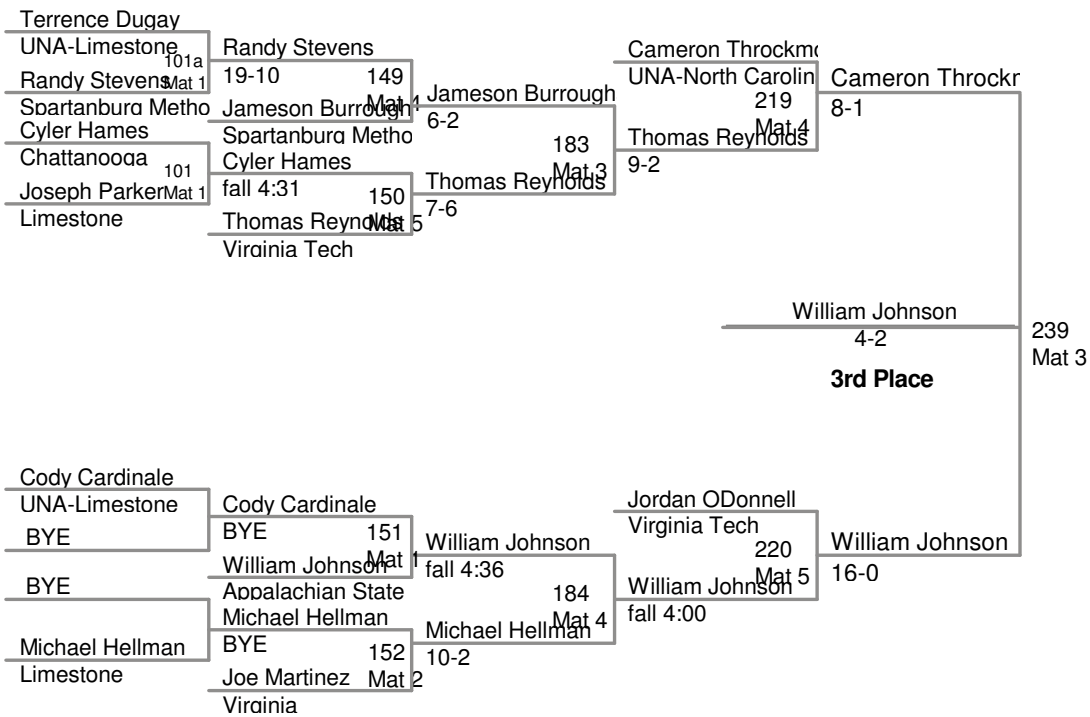

125 Lbs

Appalachian Open
2012 App Open

133 Lbs

Appalachian Open
2012 App Open

141 Lbs

149 Lbs

Appalachian Open
2012 App Open

165 Lbs

Appalachian Open
2012 App Open

174 Lbs

184 Lbs

Appalachian Open
2012 App Open

197 Lbs

285 Lbs

Jesse Ruiz - UNA-Charleston Wrestling