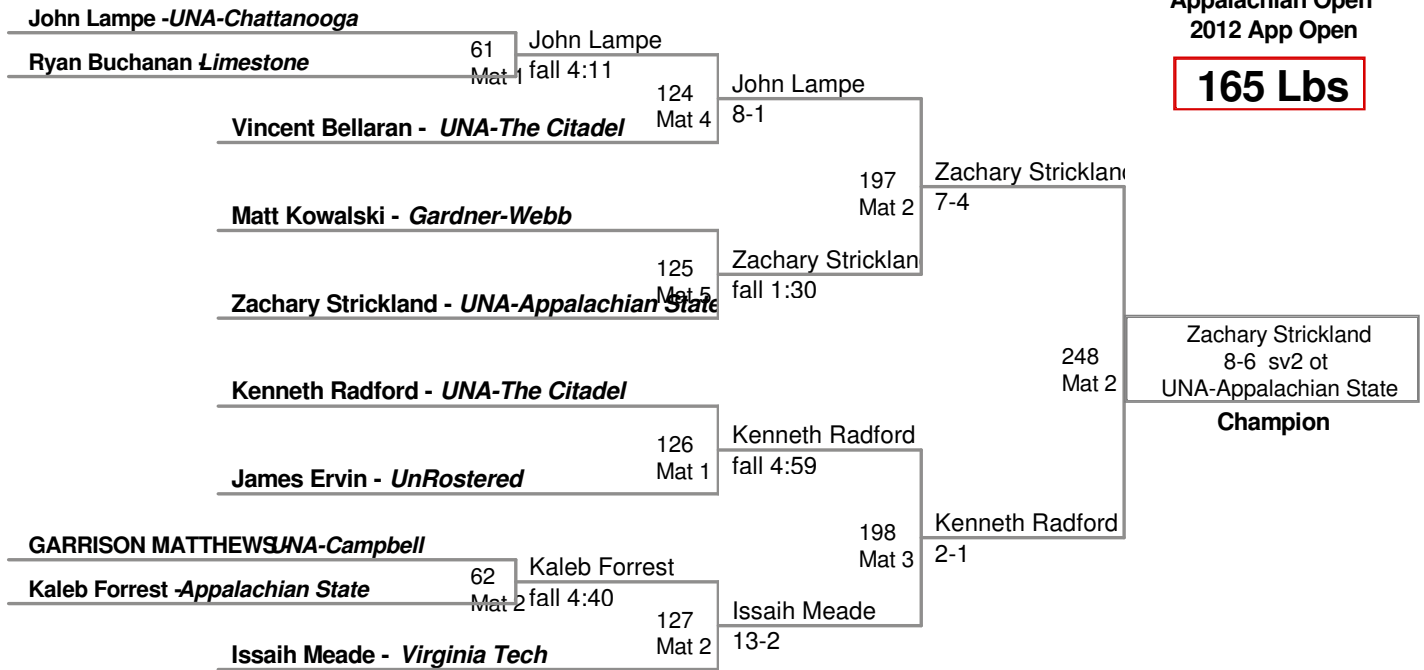

125 Lbs

Appalachian Open
2012 App Open

133 Lbs

Appalachian Open
2012 App Open

141 Lbs

149 Lbs

Appalachian Open
2012 App Open

165 Lbs

Appalachian Open
2012 App Open

174 Lbs

184 Lbs

Appalachian Open
2012 App Open

197 Lbs

285 Lbs

Jesse Ruiz - UNA-Charleston Wrestling