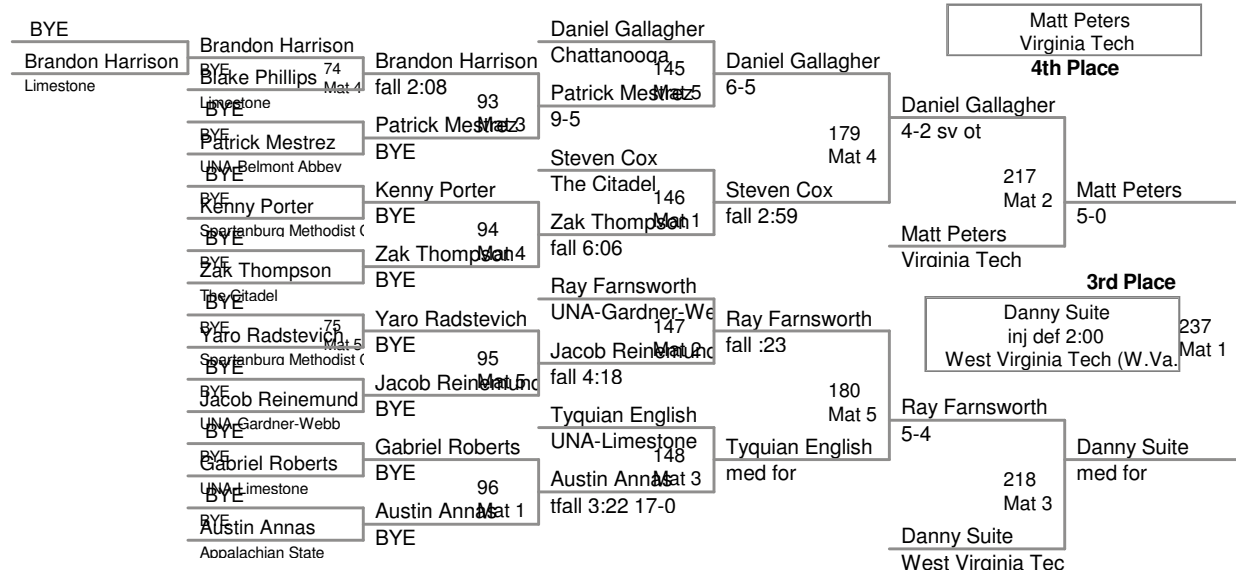

125 Lbs

Appalachian Open
2012 App Open

133 Lbs

Appalachian Open
2012 App Open

141 Lbs

149 Lbs

Appalachian Open
2012 App Open

165 Lbs

Appalachian Open
2012 App Open

174 Lbs

184 Lbs

Appalachian Open
2012 App Open

197 Lbs

285 Lbs

Jesse Ruiz - UNA-Charleston Wrestling