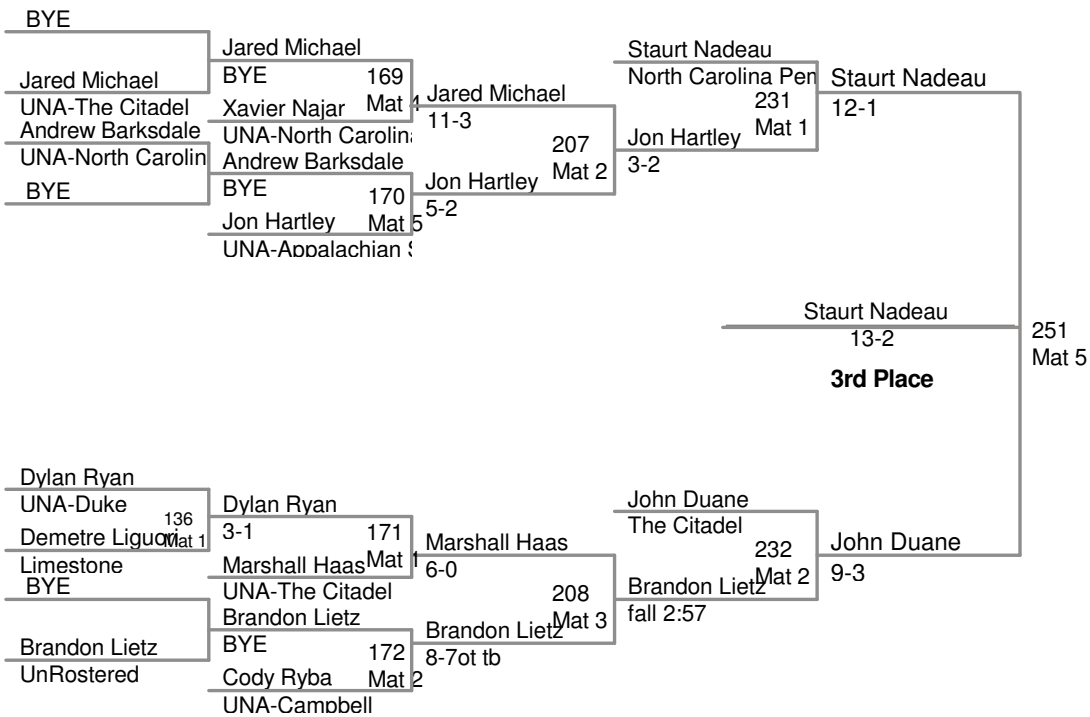

125 Lbs

Appalachian Open
2012 App Open

133 Lbs

Appalachian Open
2012 App Open

141 Lbs

149 Lbs

Appalachian Open
2012 App Open

165 Lbs

Appalachian Open
2012 App Open

174 Lbs

184 Lbs

Appalachian Open
2012 App Open

197 Lbs

285 Lbs

Jesse Ruiz - UNA-Charleston Wrestling