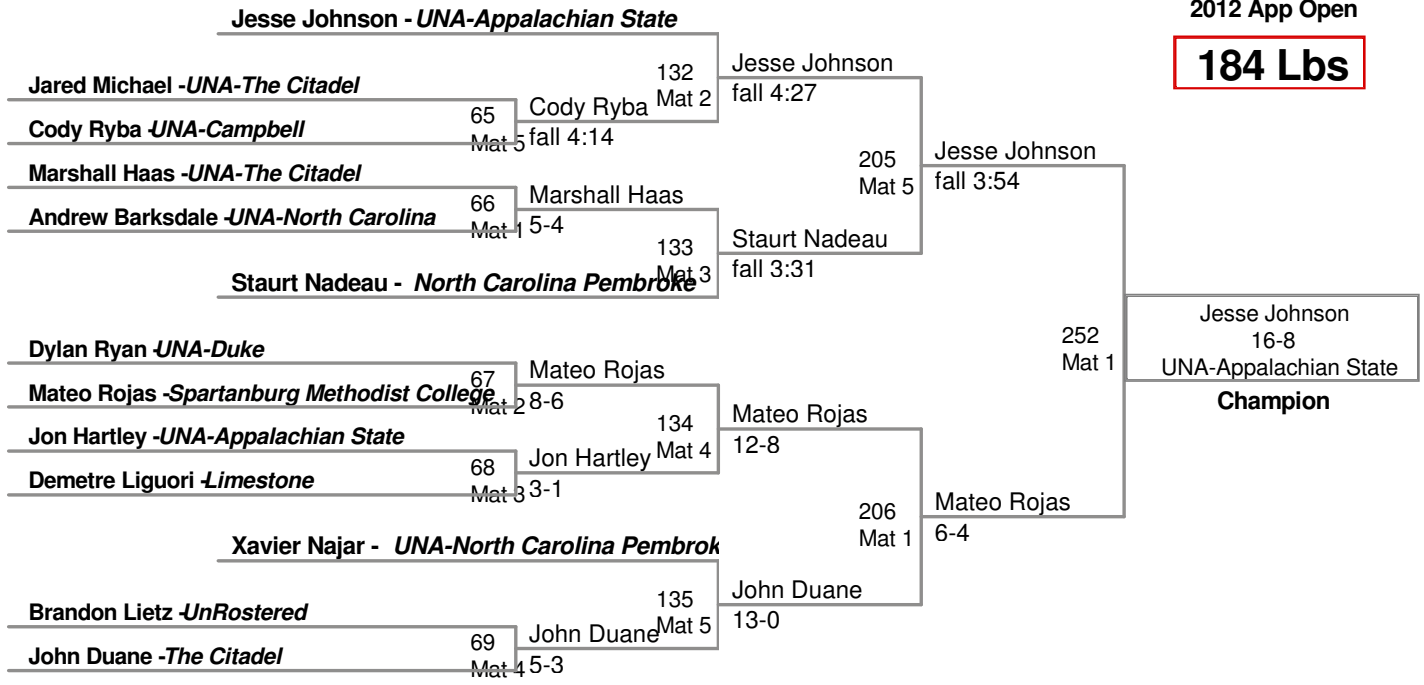

125 Lbs

Appalachian Open
2012 App Open

133 Lbs

Appalachian Open
2012 App Open

141 Lbs

149 Lbs

Appalachian Open
2012 App Open

165 Lbs

Appalachian Open
2012 App Open

174 Lbs

184 Lbs

Appalachian Open
2012 App Open

197 Lbs

285 Lbs

Jesse Ruiz - UNA-Charleston Wrestling