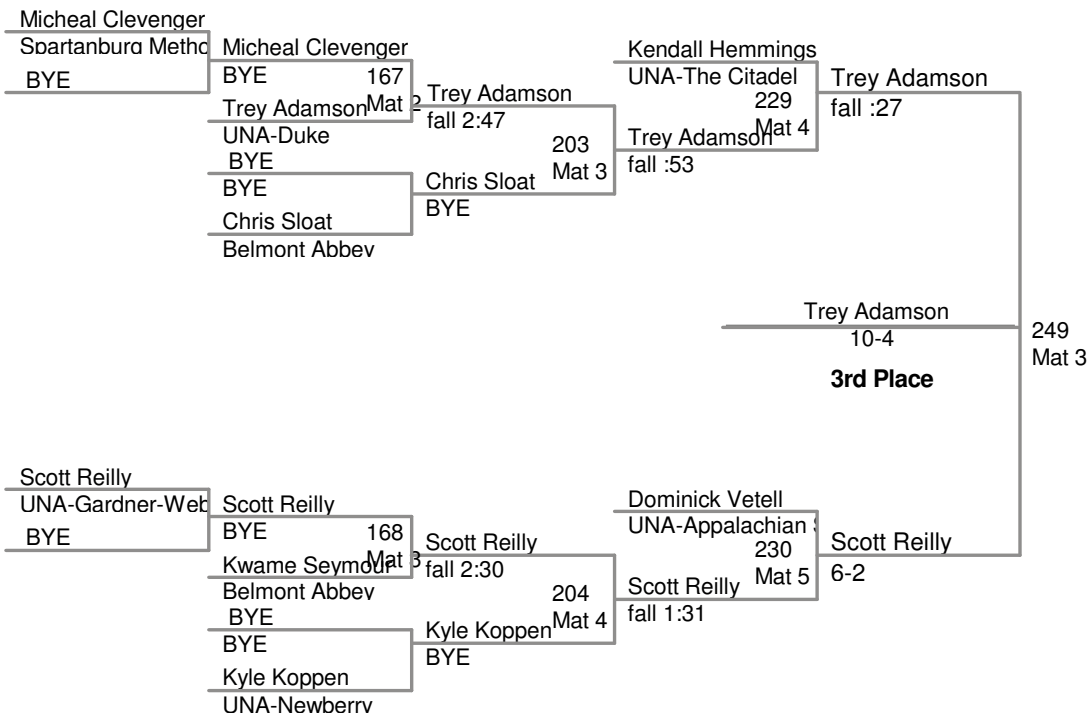

125 Lbs

Appalachian Open
2012 App Open

133 Lbs

Appalachian Open
2012 App Open

141 Lbs

149 Lbs

Appalachian Open
2012 App Open

165 Lbs

Appalachian Open
2012 App Open

174 Lbs

184 Lbs

Appalachian Open
2012 App Open

197 Lbs

285 Lbs

Jesse Ruiz - UNA-Charleston Wrestling