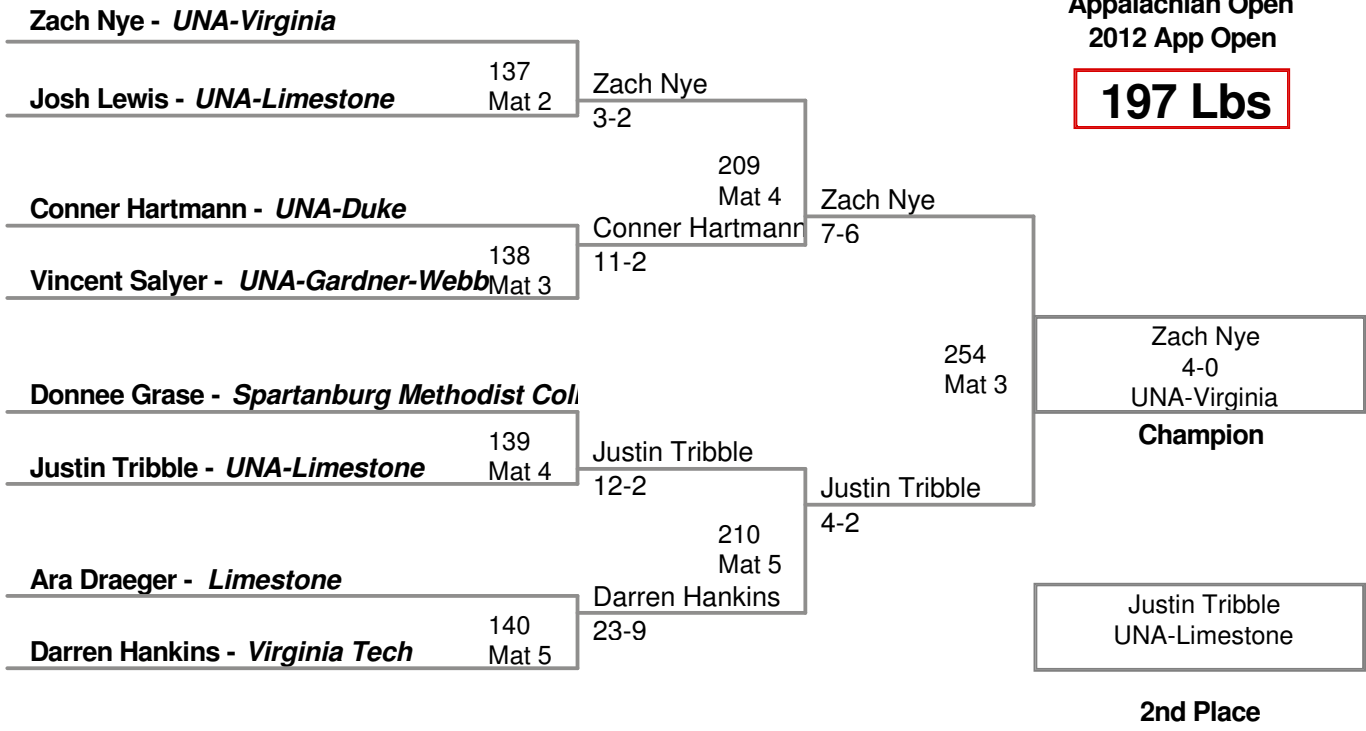

125 Lbs

Appalachian Open
2012 App Open

133 Lbs

Appalachian Open
2012 App Open

141 Lbs

149 Lbs

Appalachian Open
2012 App Open

165 Lbs

Appalachian Open
2012 App Open

174 Lbs

184 Lbs

Appalachian Open
2012 App Open

197 Lbs

285 Lbs

Jesse Ruiz - UNA-Charleston Wrestling