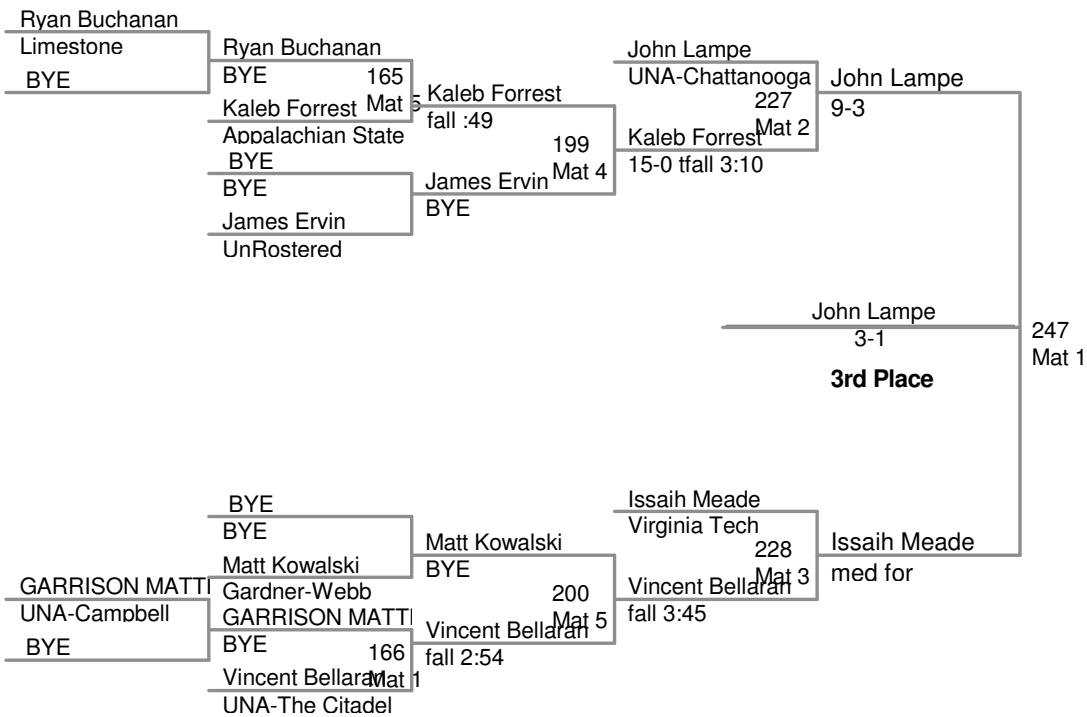

125 Lbs

Appalachian Open
2012 App Open

133 Lbs

Appalachian Open
2012 App Open

141 Lbs

149 Lbs

Appalachian Open
2012 App Open

165 Lbs

Appalachian Open
2012 App Open

174 Lbs

184 Lbs

Appalachian Open
2012 App Open

197 Lbs

285 Lbs

Jesse Ruiz - UNA-Charleston Wrestling