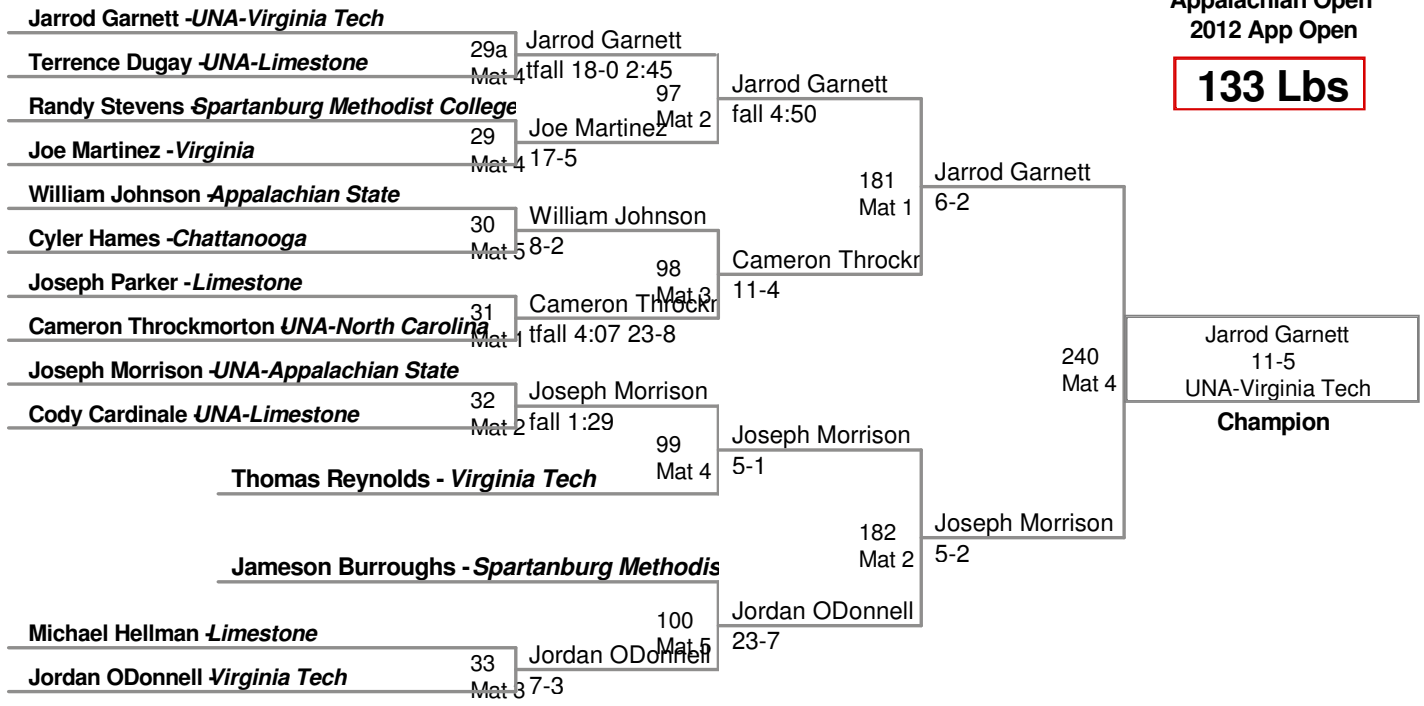

125 Lbs

Appalachian Open
2012 App Open

133 Lbs

Appalachian Open
2012 App Open

141 Lbs

149 Lbs

Appalachian Open
2012 App Open

165 Lbs

Appalachian Open
2012 App Open

174 Lbs

184 Lbs

Appalachian Open
2012 App Open

197 Lbs

285 Lbs

Jesse Ruiz - UNA-Charleston Wrestling