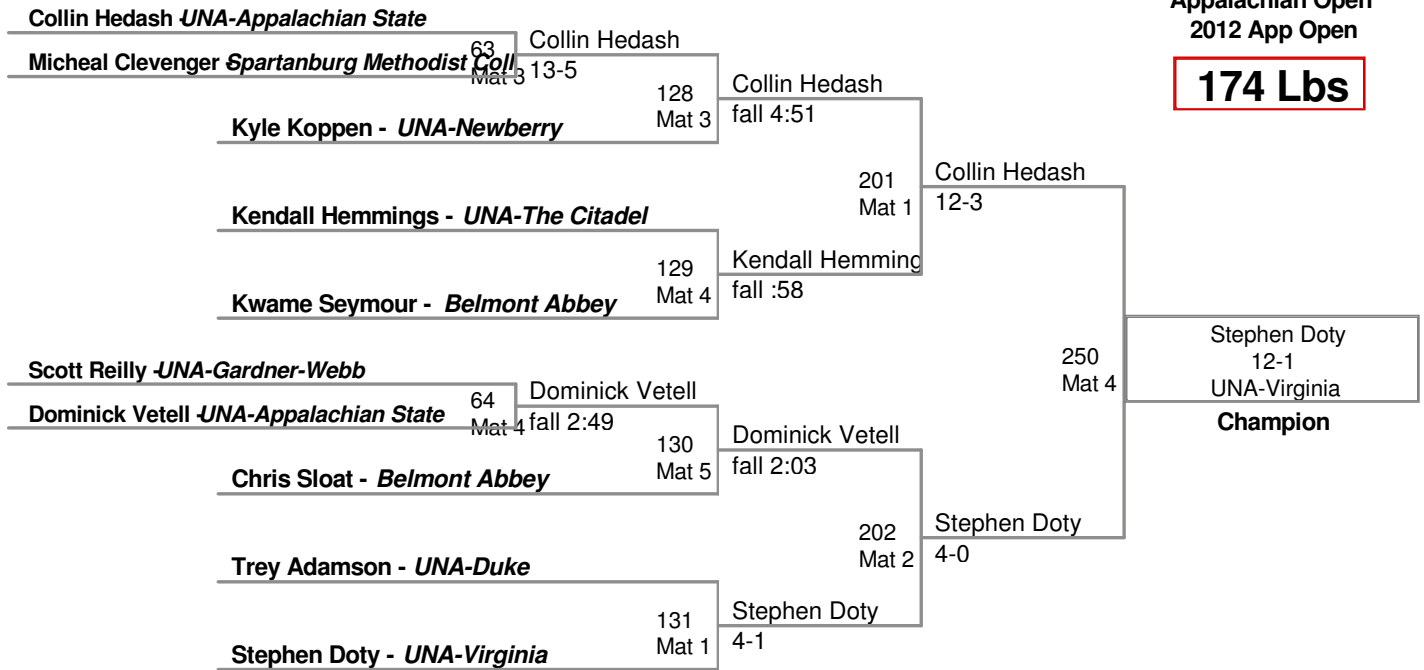

125 Lbs

Appalachian Open
2012 App Open

133 Lbs

Appalachian Open
2012 App Open

141 Lbs

149 Lbs

Appalachian Open
2012 App Open

165 Lbs

Appalachian Open
2012 App Open

174 Lbs

184 Lbs

Appalachian Open
2012 App Open

197 Lbs

285 Lbs

Jesse Ruiz - UNA-Charleston Wrestling