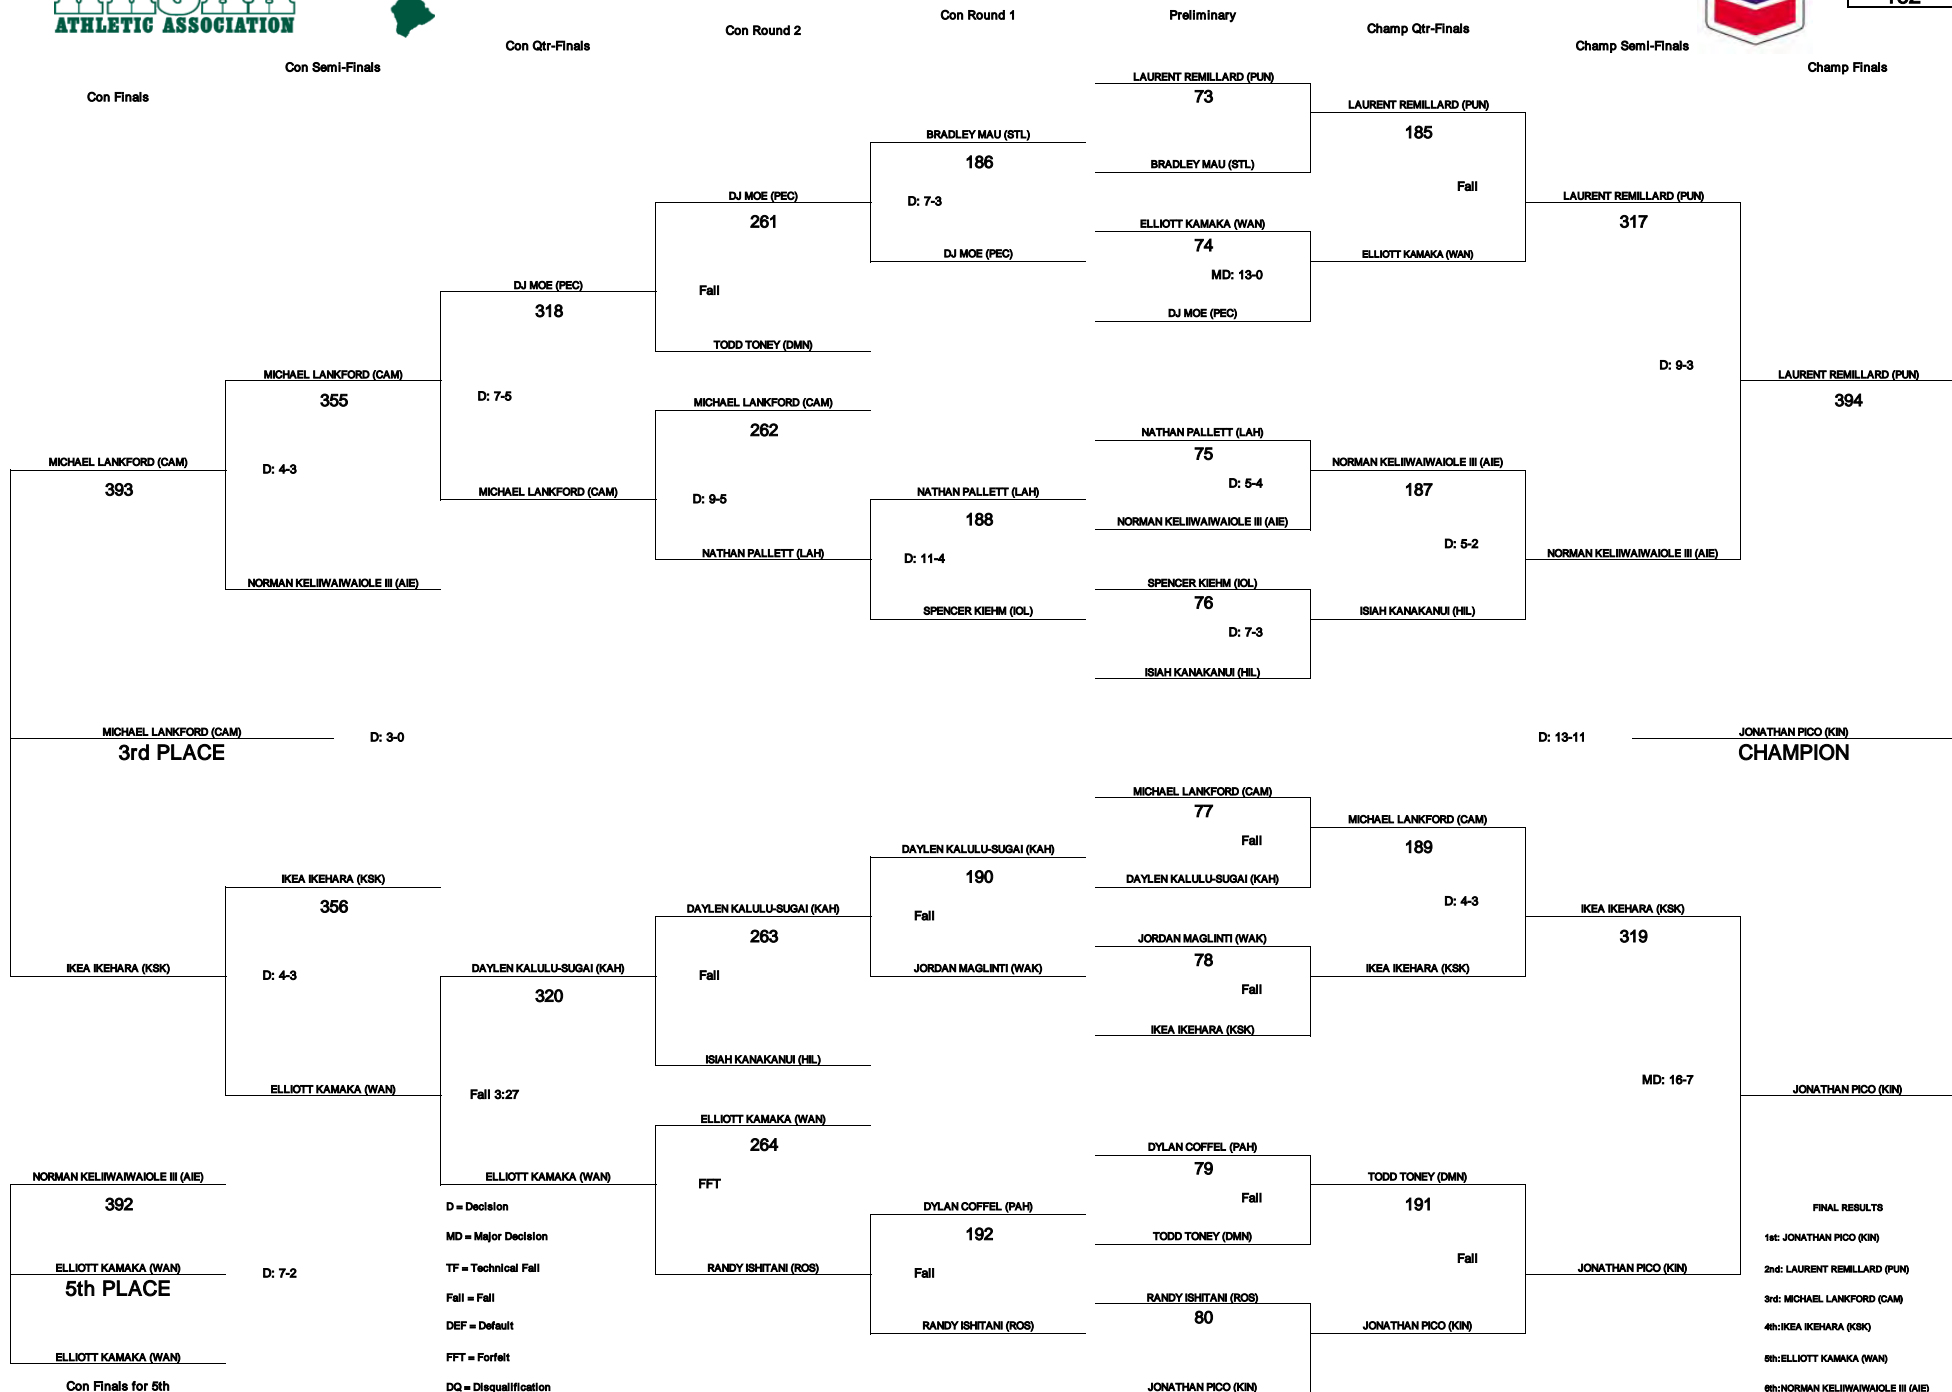

CHEVRON-HAWAII HIGH SCHOOL ATHLETIC ASSOCIATION 2011 BOYS WRESTLING CHAMPIONSHIPS

WEIGHT CLASS
162