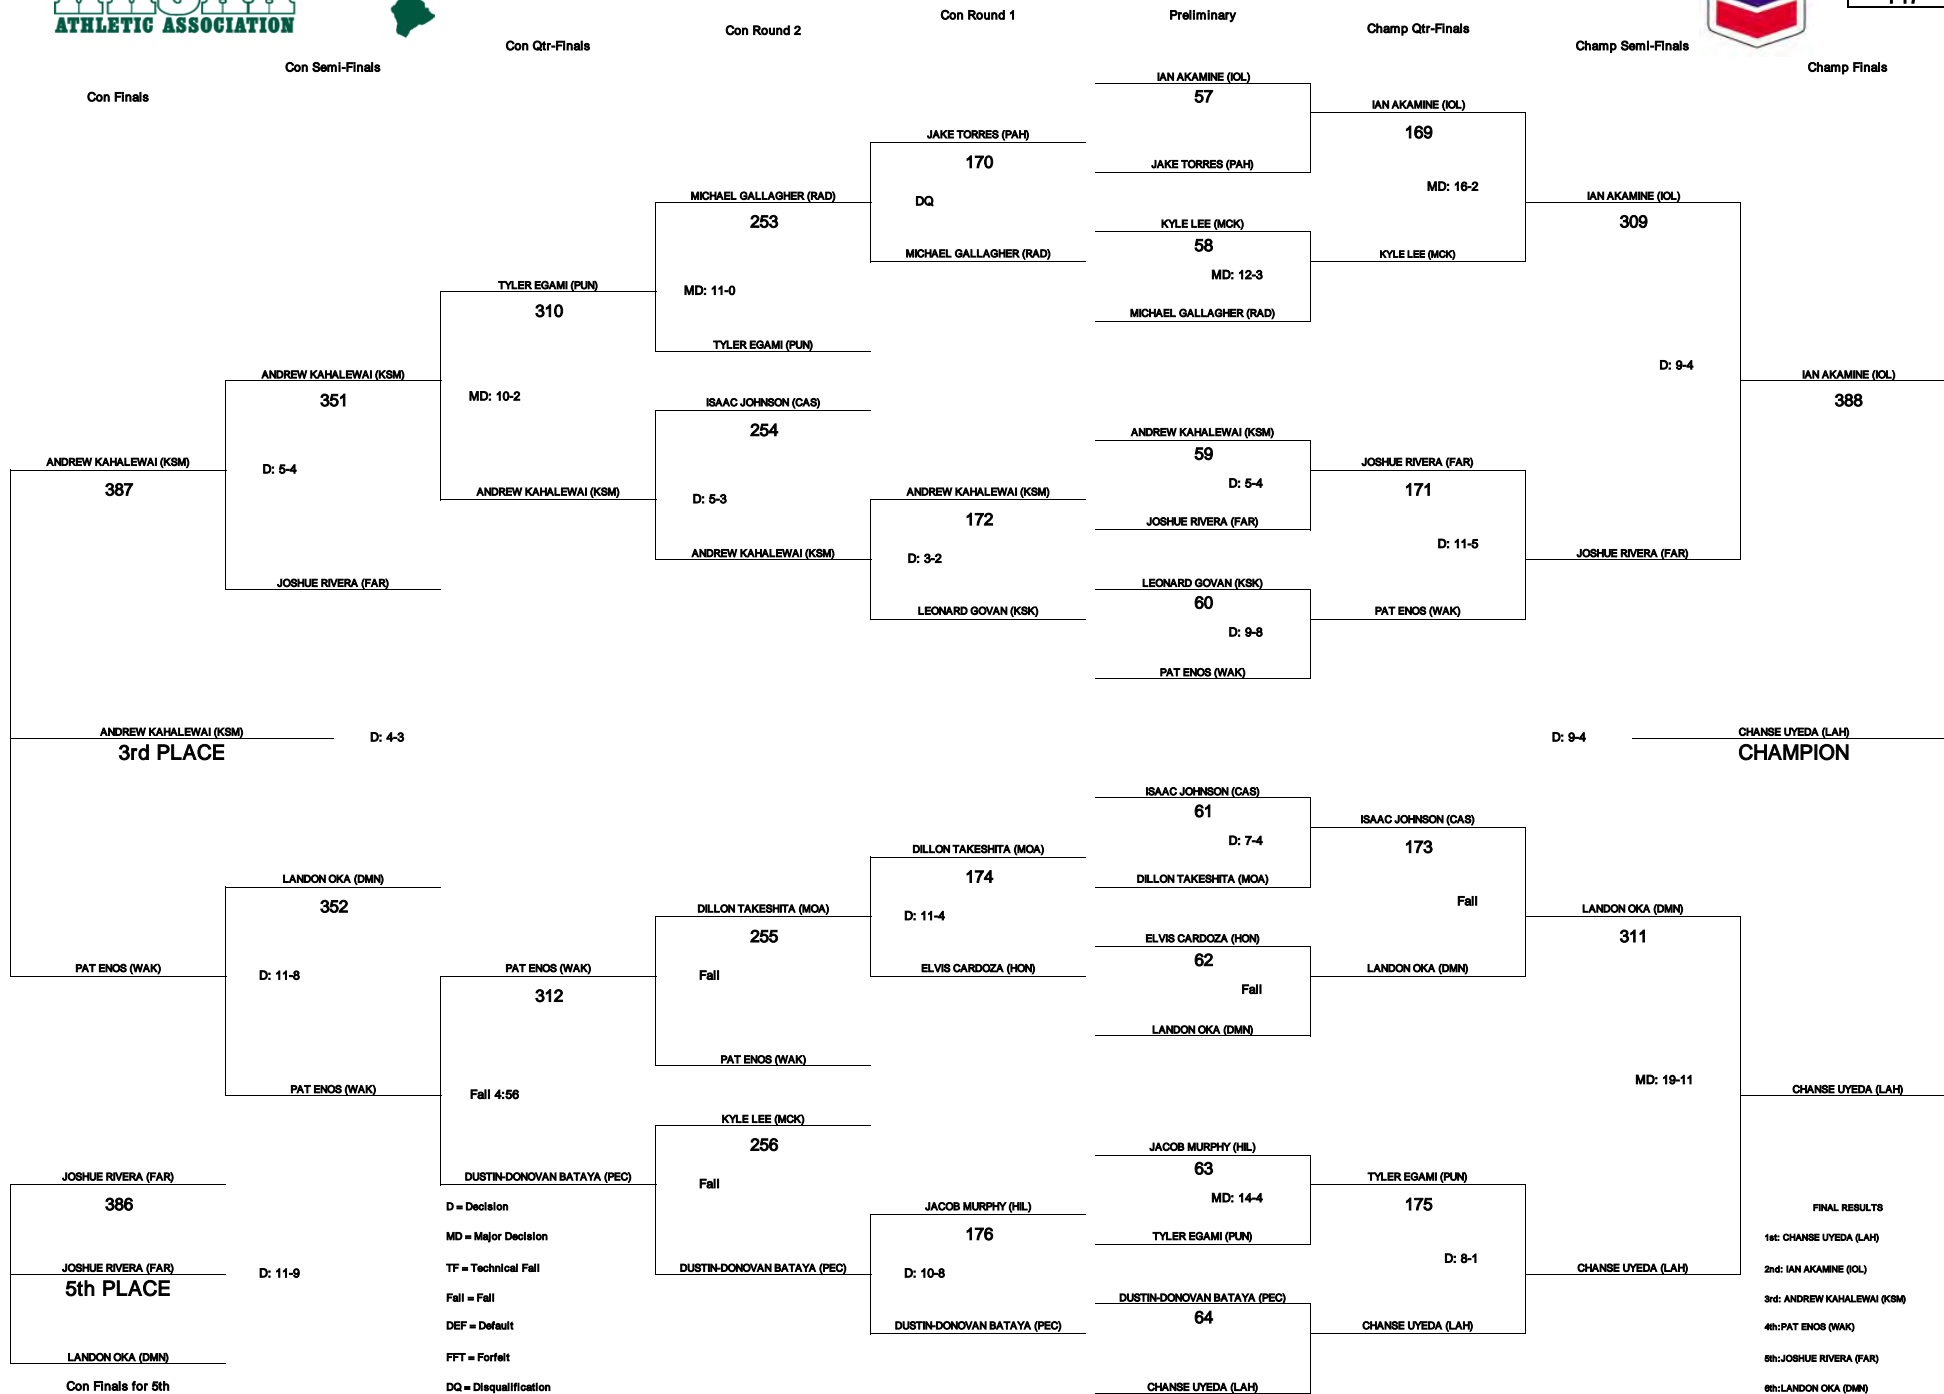

CHEVRON-HAWAII HIGH SCHOOL ATHLETIC ASSOCIATION 2011 BOYS WRESTLING CHAMPIONSHIPS

WEIGHT CLASS
147