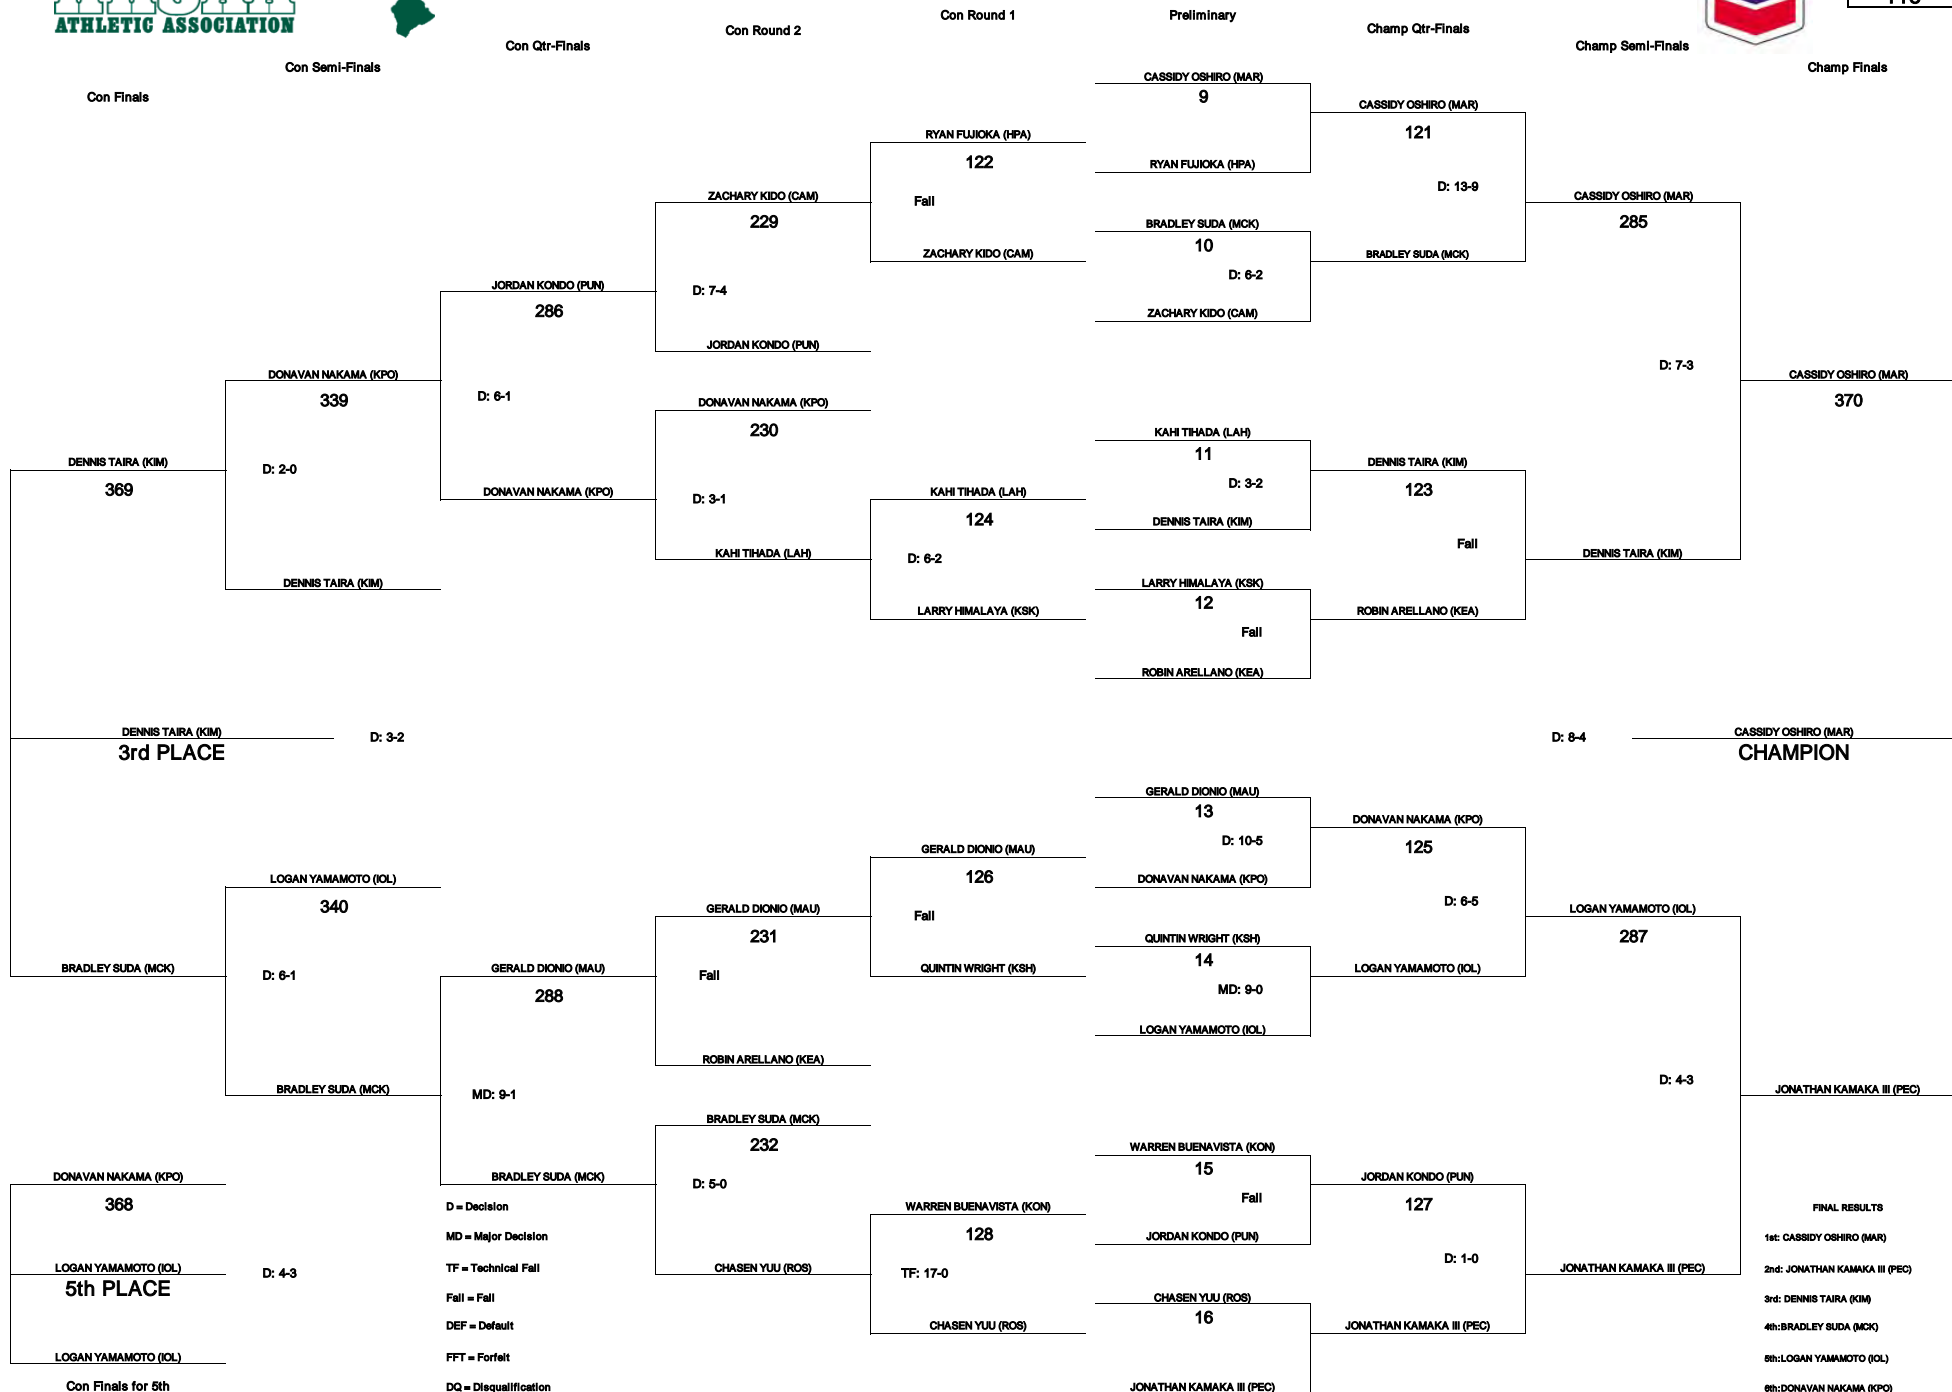

CHEVRON-HAWAII HIGH SCHOOL ATHLETIC ASSOCIATION 2011 BOYS WRESTLING CHAMPIONSHIPS

WEIGHT CLASS
116