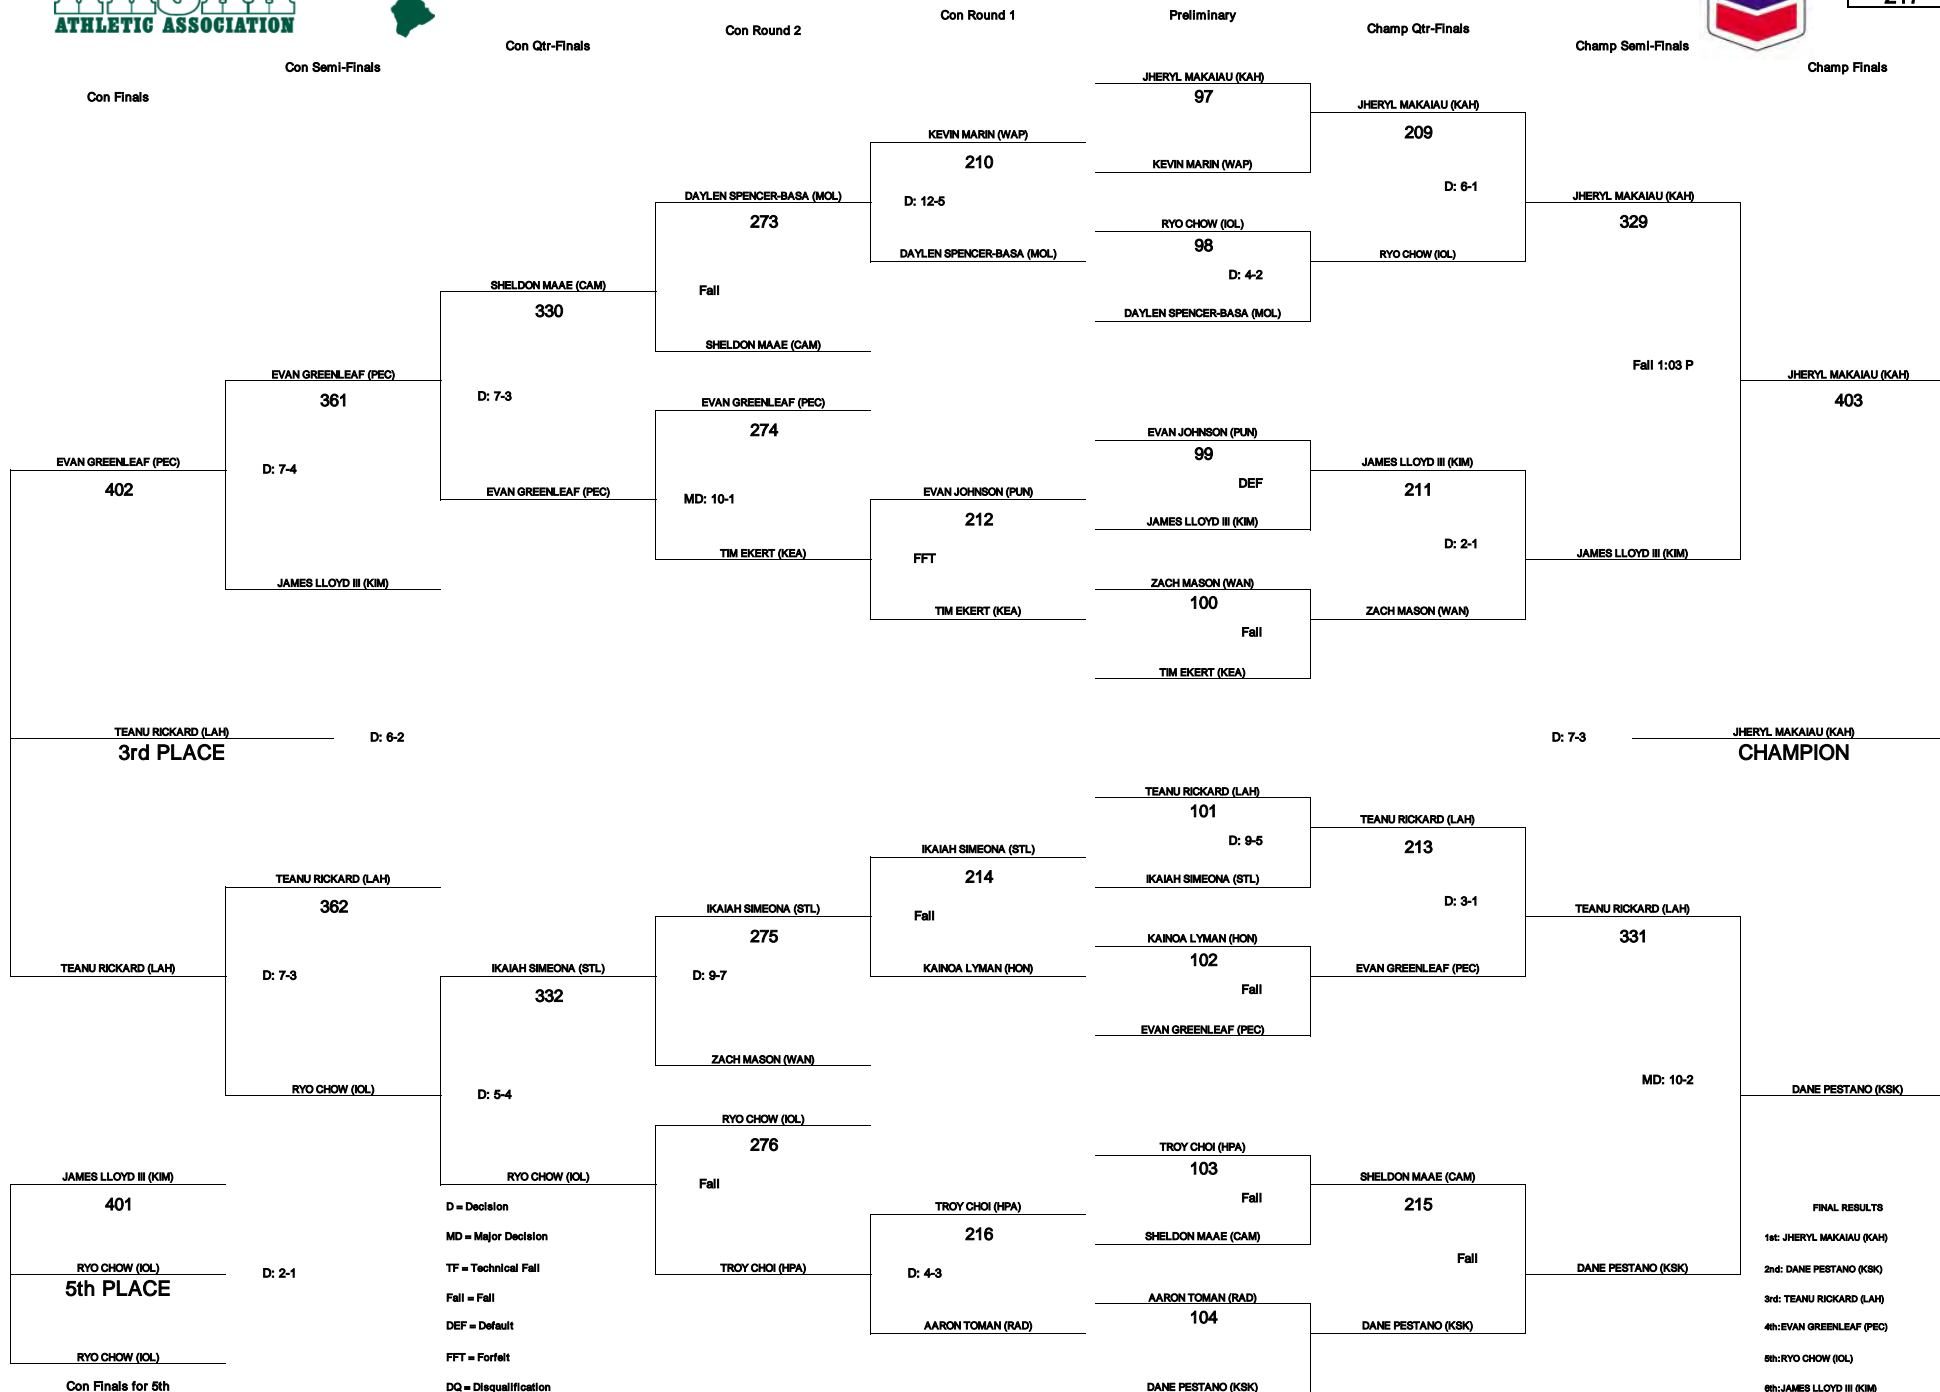

CHEVRON-HAWAII HIGH SCHOOL ATHLETIC ASSOCIATION 2011 BOYS WRESTLING CHAMPIONSHIPS

WEIGHT CLASS
217