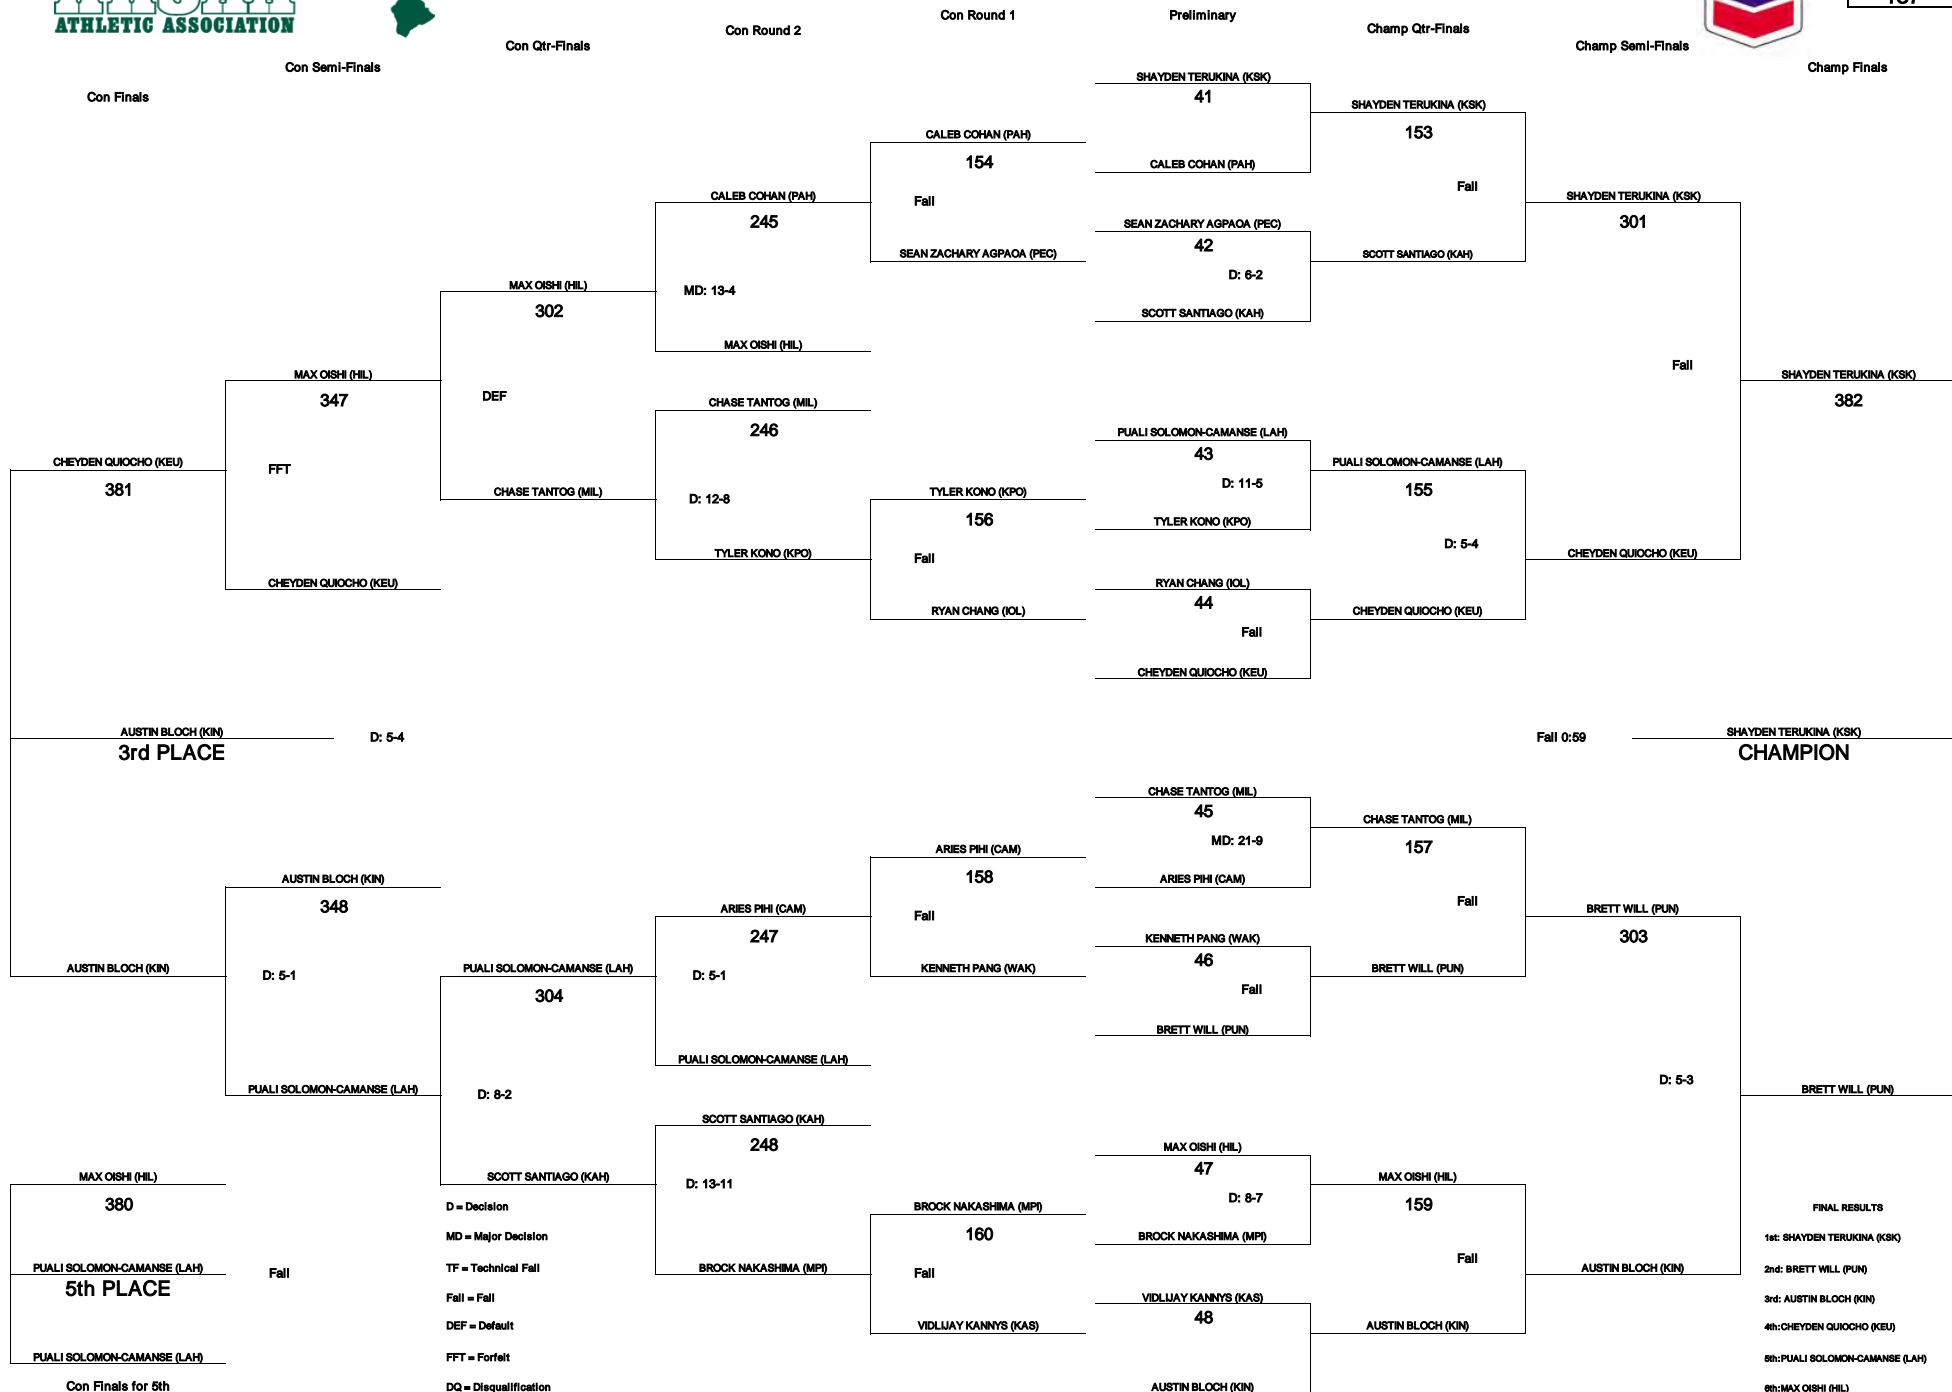

CHEVRON-HAWAII HIGH SCHOOL ATHLETIC ASSOCIATION 2011 BOYS WRESTLING CHAMPIONSHIPS

WEIGHT CLASS
137