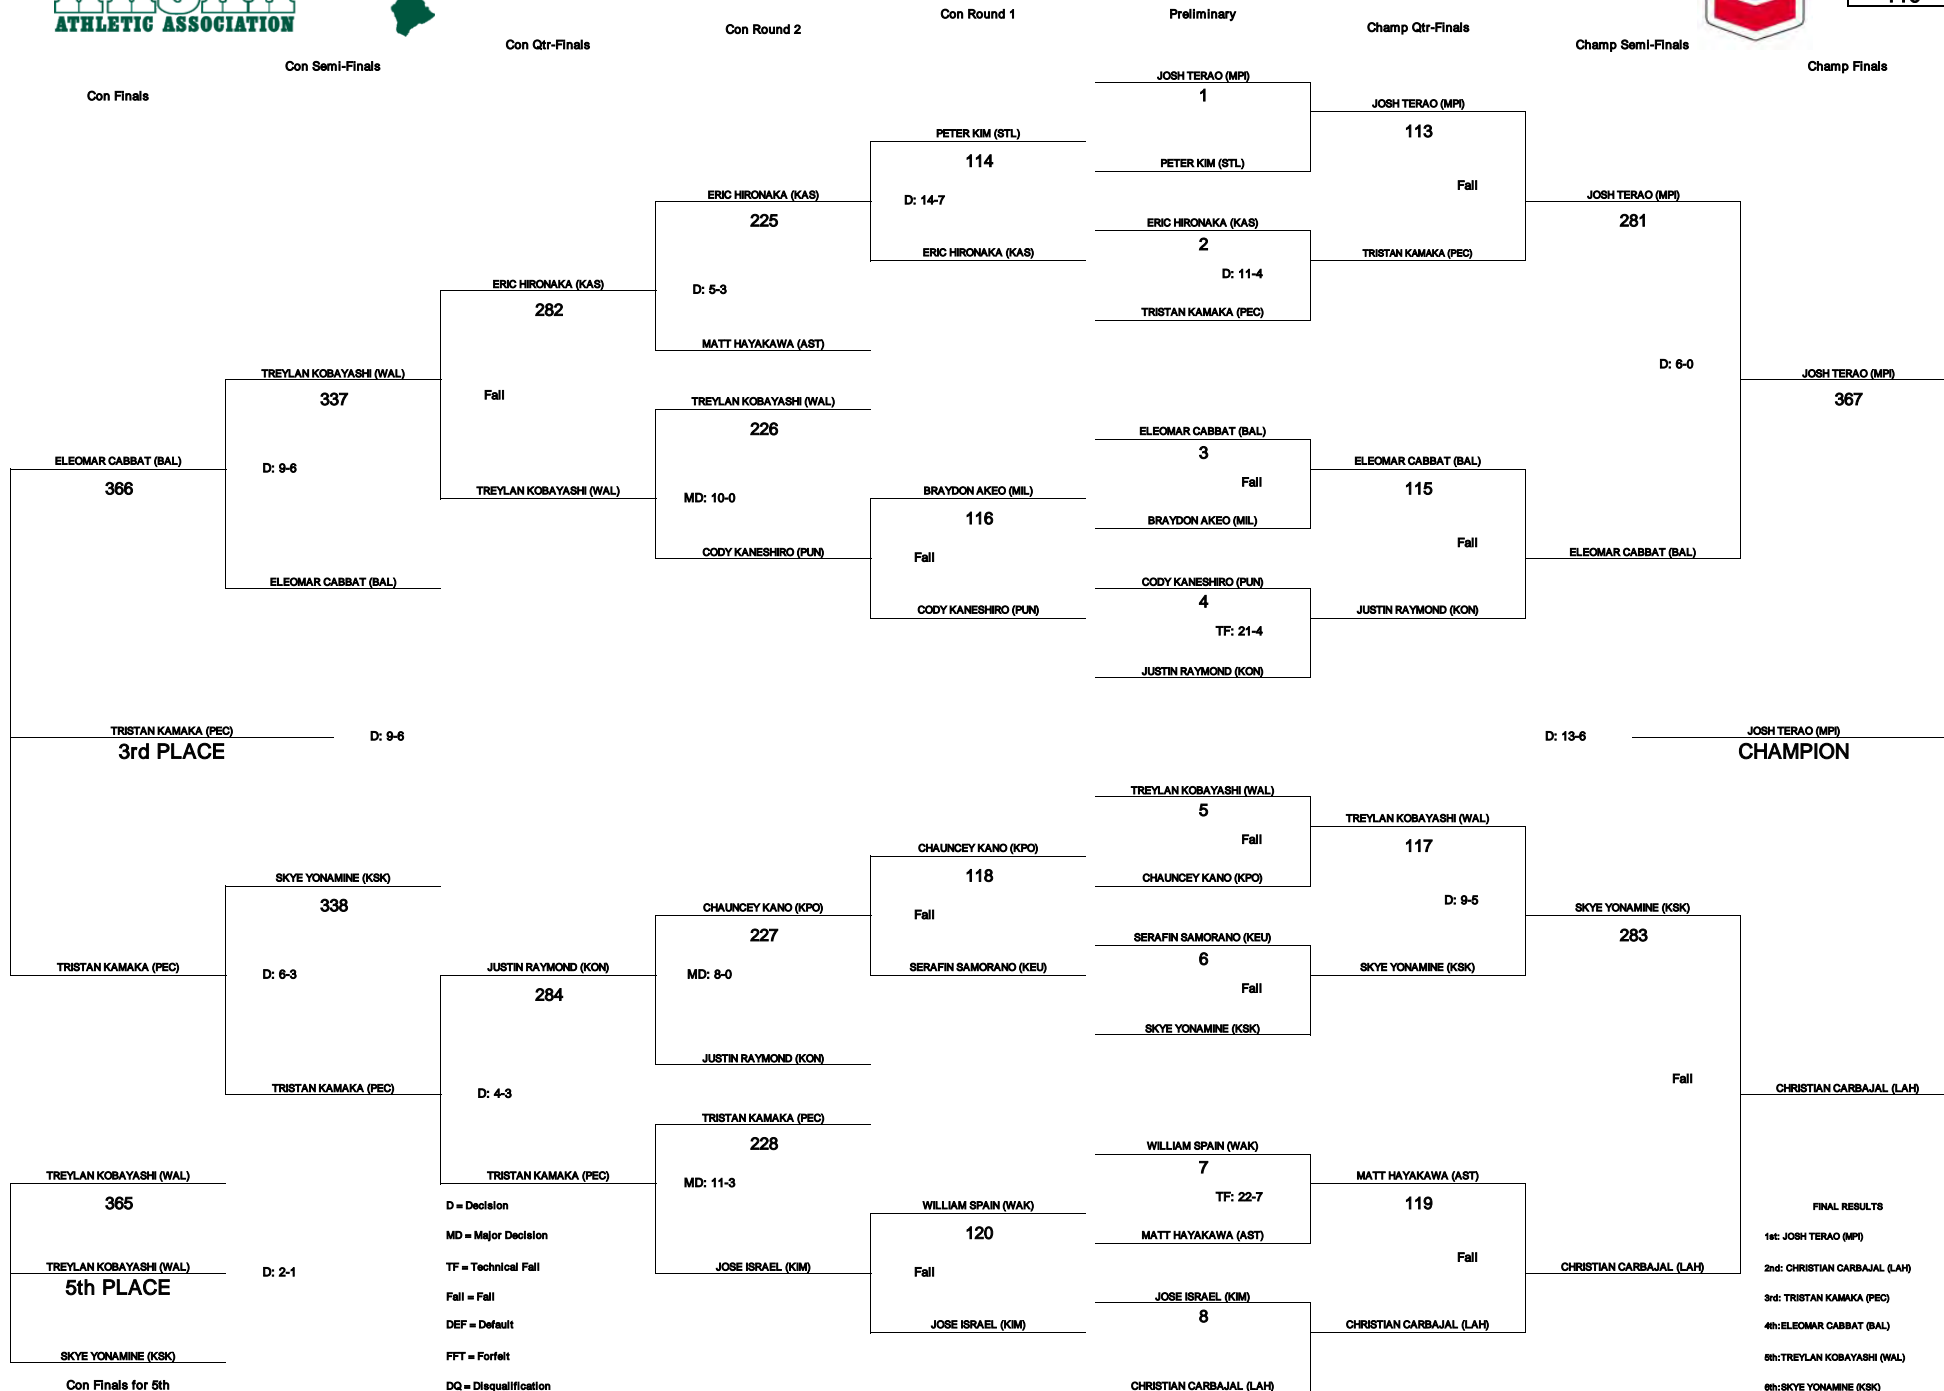

CHEVRON-HAWAII HIGH SCHOOL ATHLETIC ASSOCIATION 2011 BOYS WRESTLING CHAMPIONSHIPS

WEIGHT CLASS
110