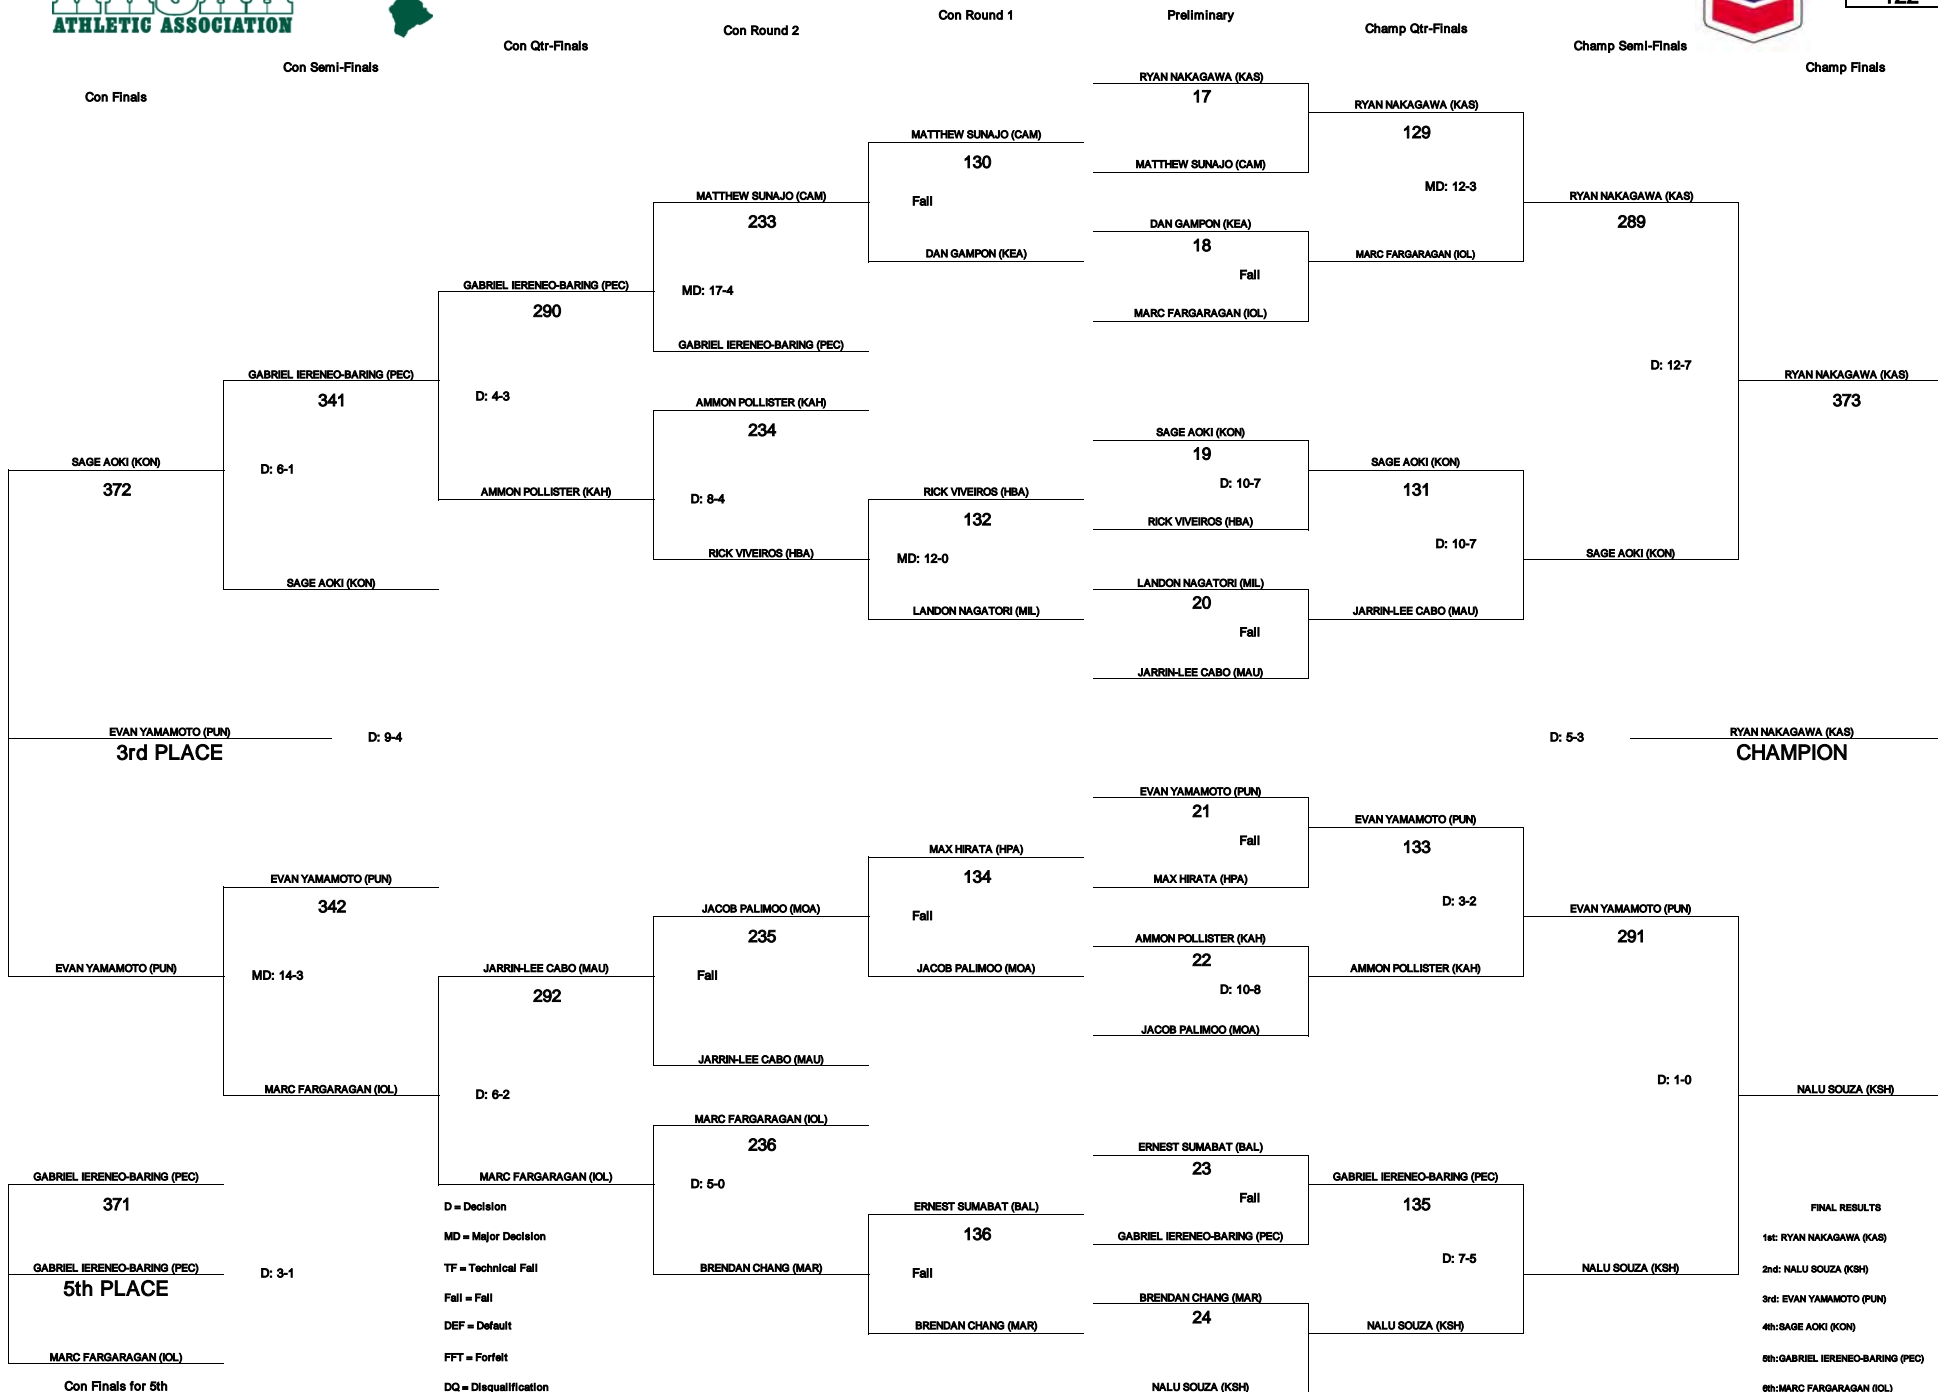

CHEVRON-HAWAII HIGH SCHOOL ATHLETIC ASSOCIATION 2011 BOYS WRESTLING CHAMPIONSHIPS

WEIGHT CLASS
122