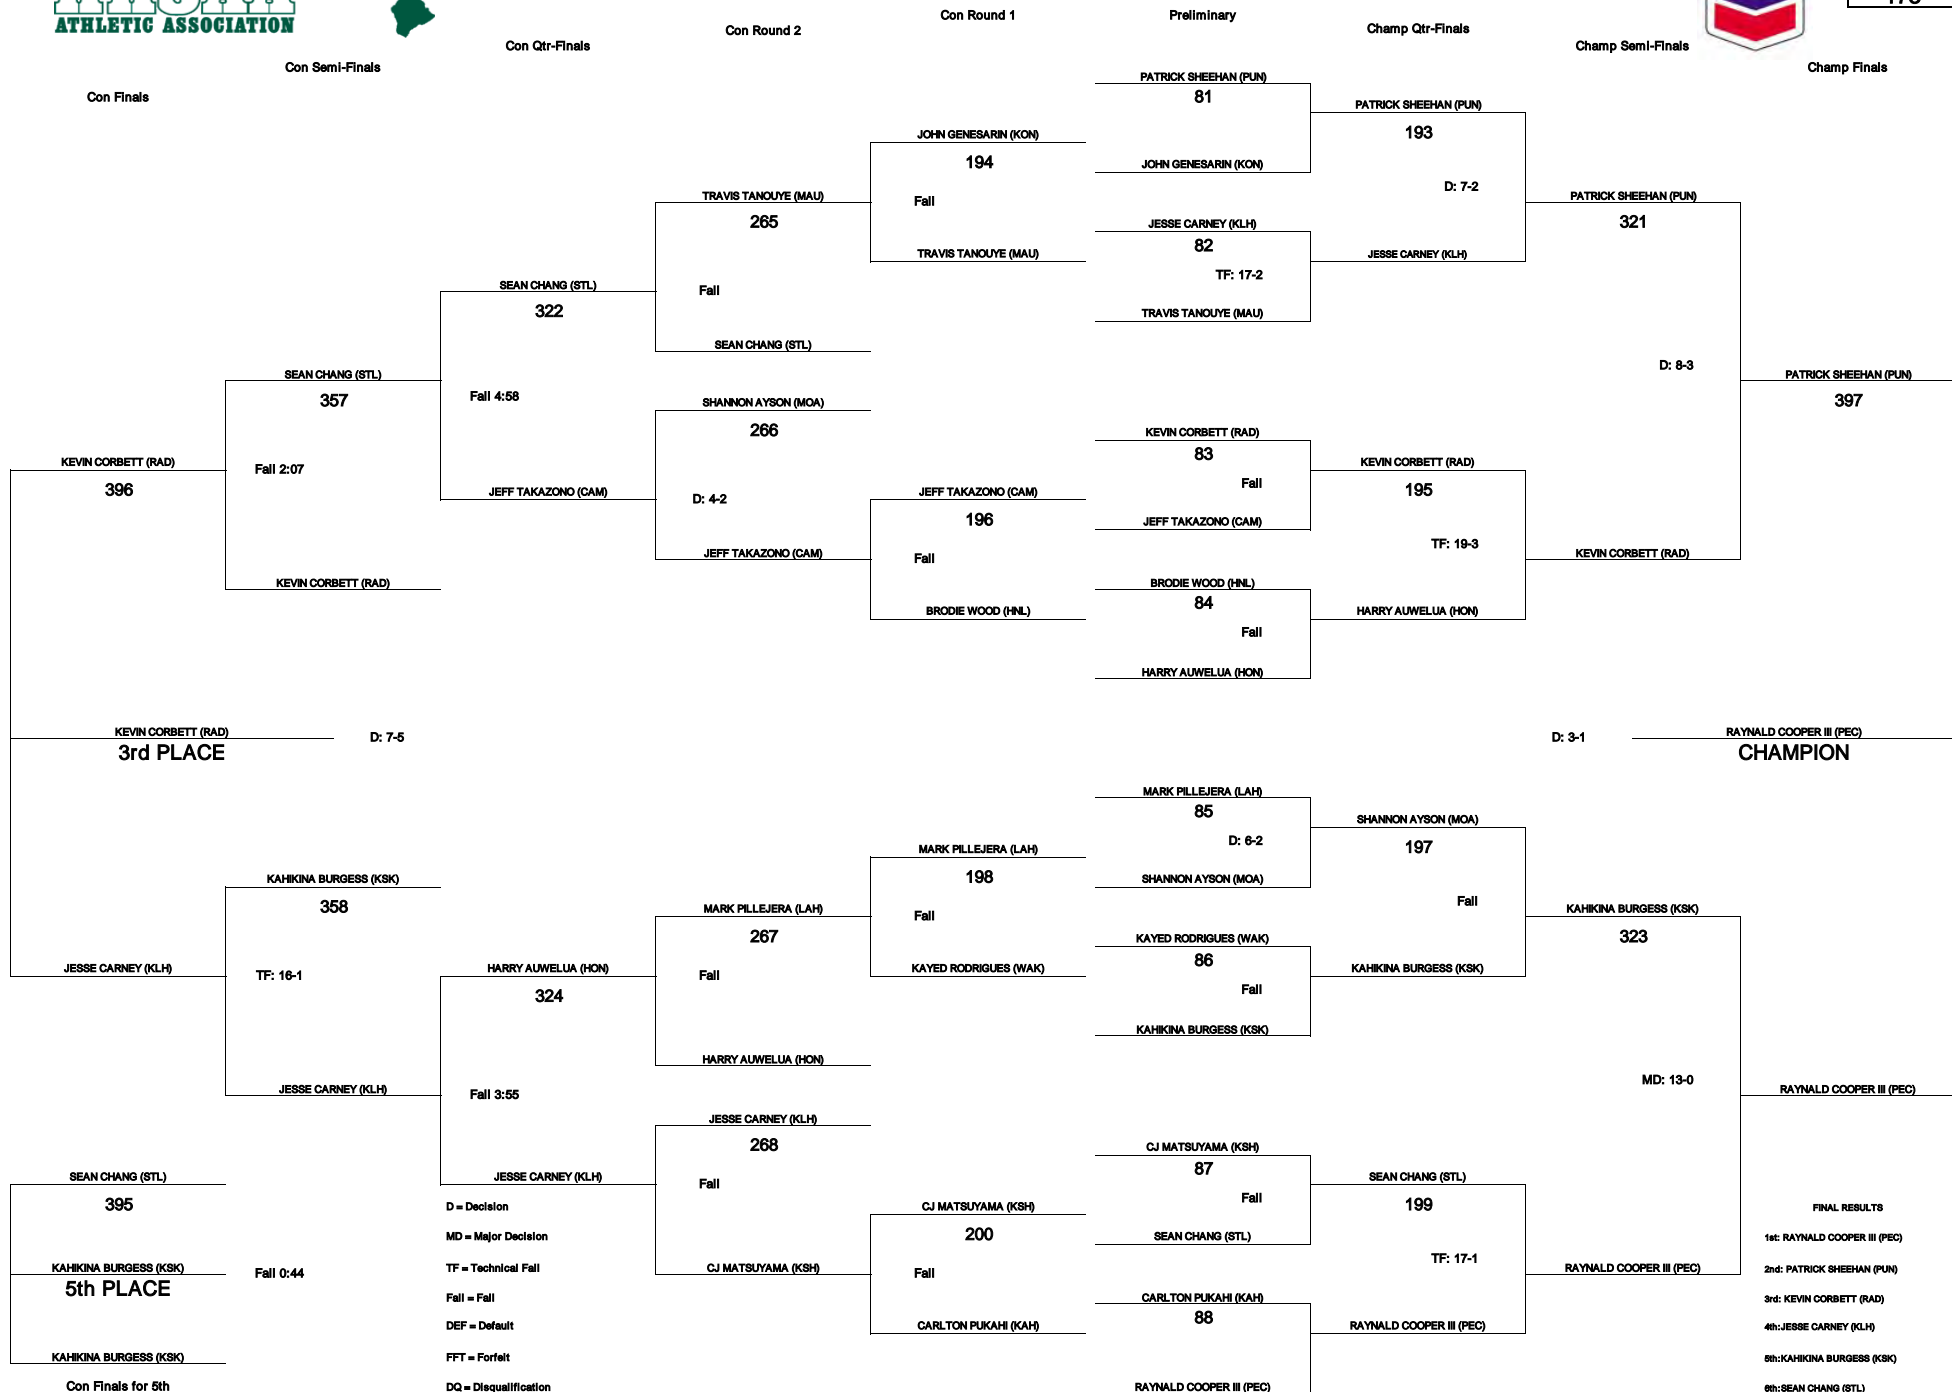

CHEVRON-HAWAII HIGH SCHOOL ATHLETIC ASSOCIATION 2011 BOYS WRESTLING CHAMPIONSHIPS

WEIGHT CLASS
173