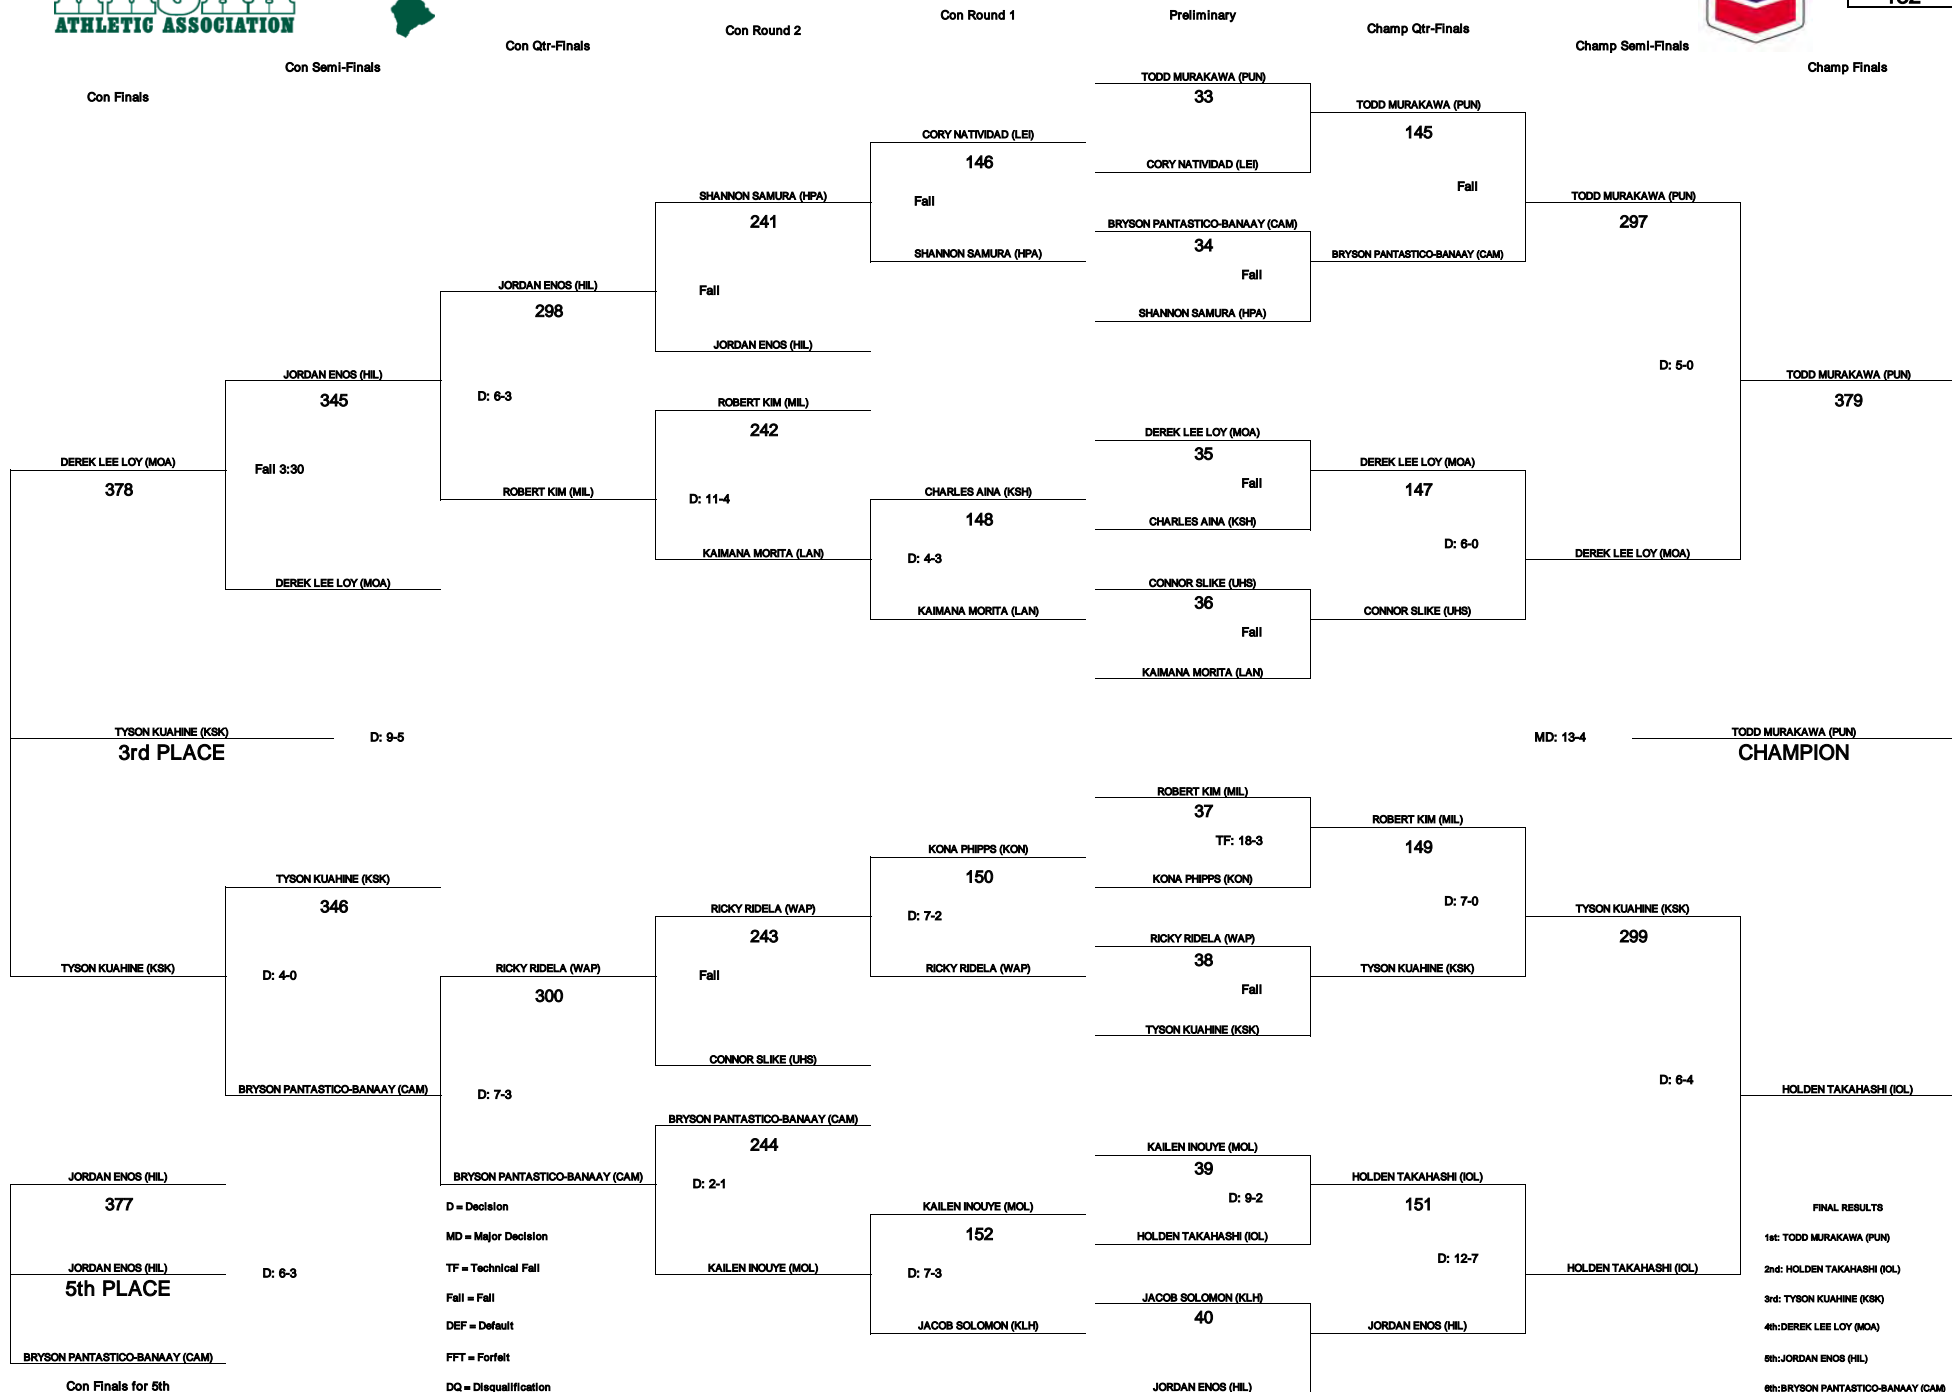

CHEVRON-HAWAII HIGH SCHOOL ATHLETIC ASSOCIATION 2011 BOYS WRESTLING CHAMPIONSHIPS

WEIGHT CLASS
132