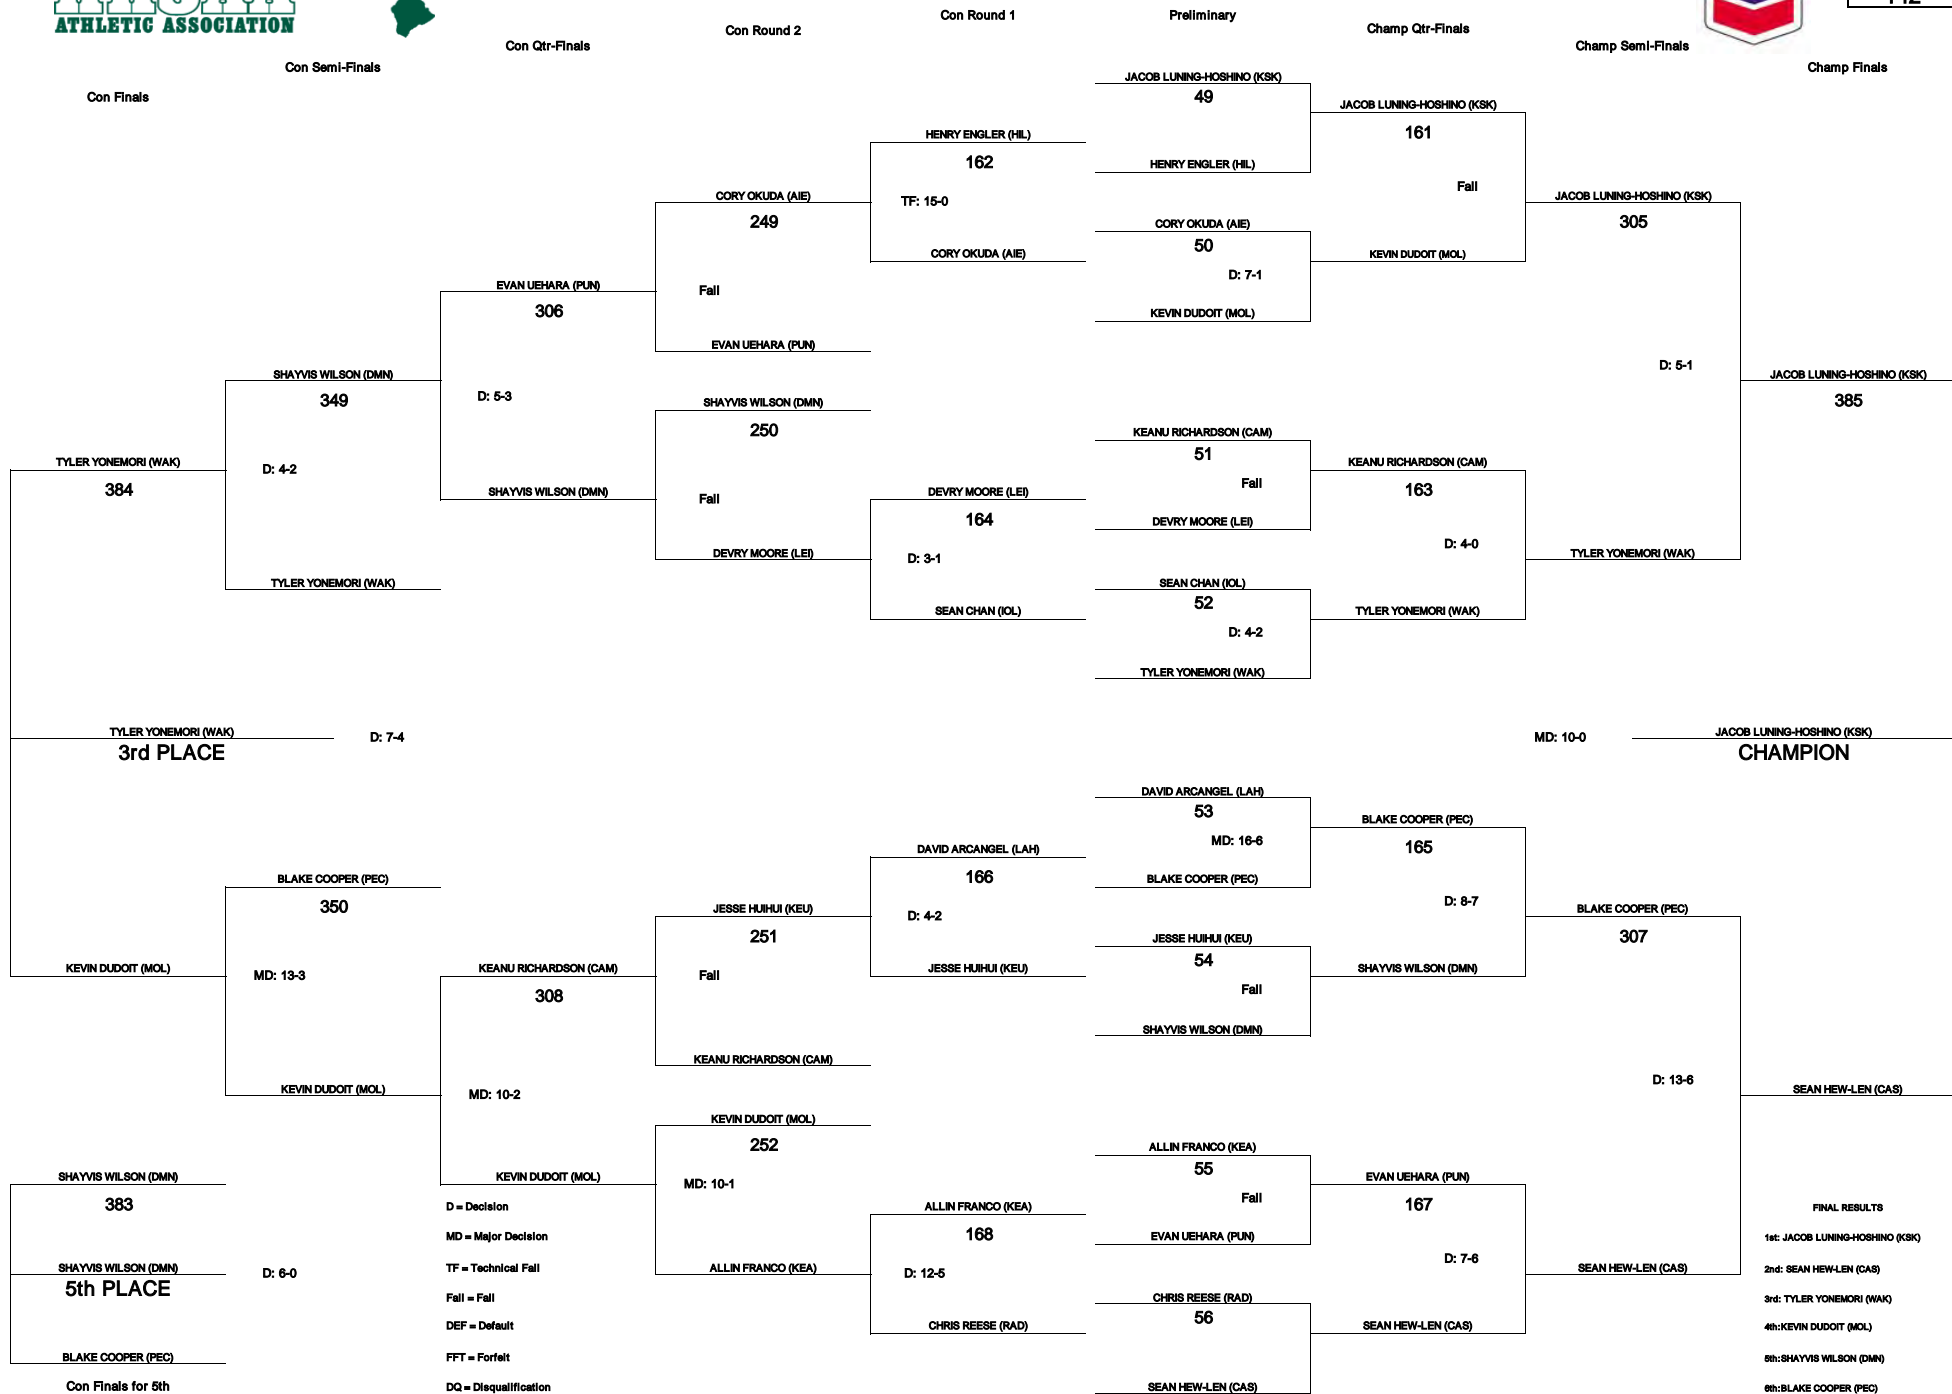

CHEVRON-HAWAII HIGH SCHOOL ATHLETIC ASSOCIATION 2011 BOYS WRESTLING CHAMPIONSHIPS

WEIGHT CLASS
142

D = Decision
MD = Major Decision
TF = Technical Fall
Fall = Fall
DEF = Default
FFT = Forfeit
DQ = Disqualification

Con Finals for 5th