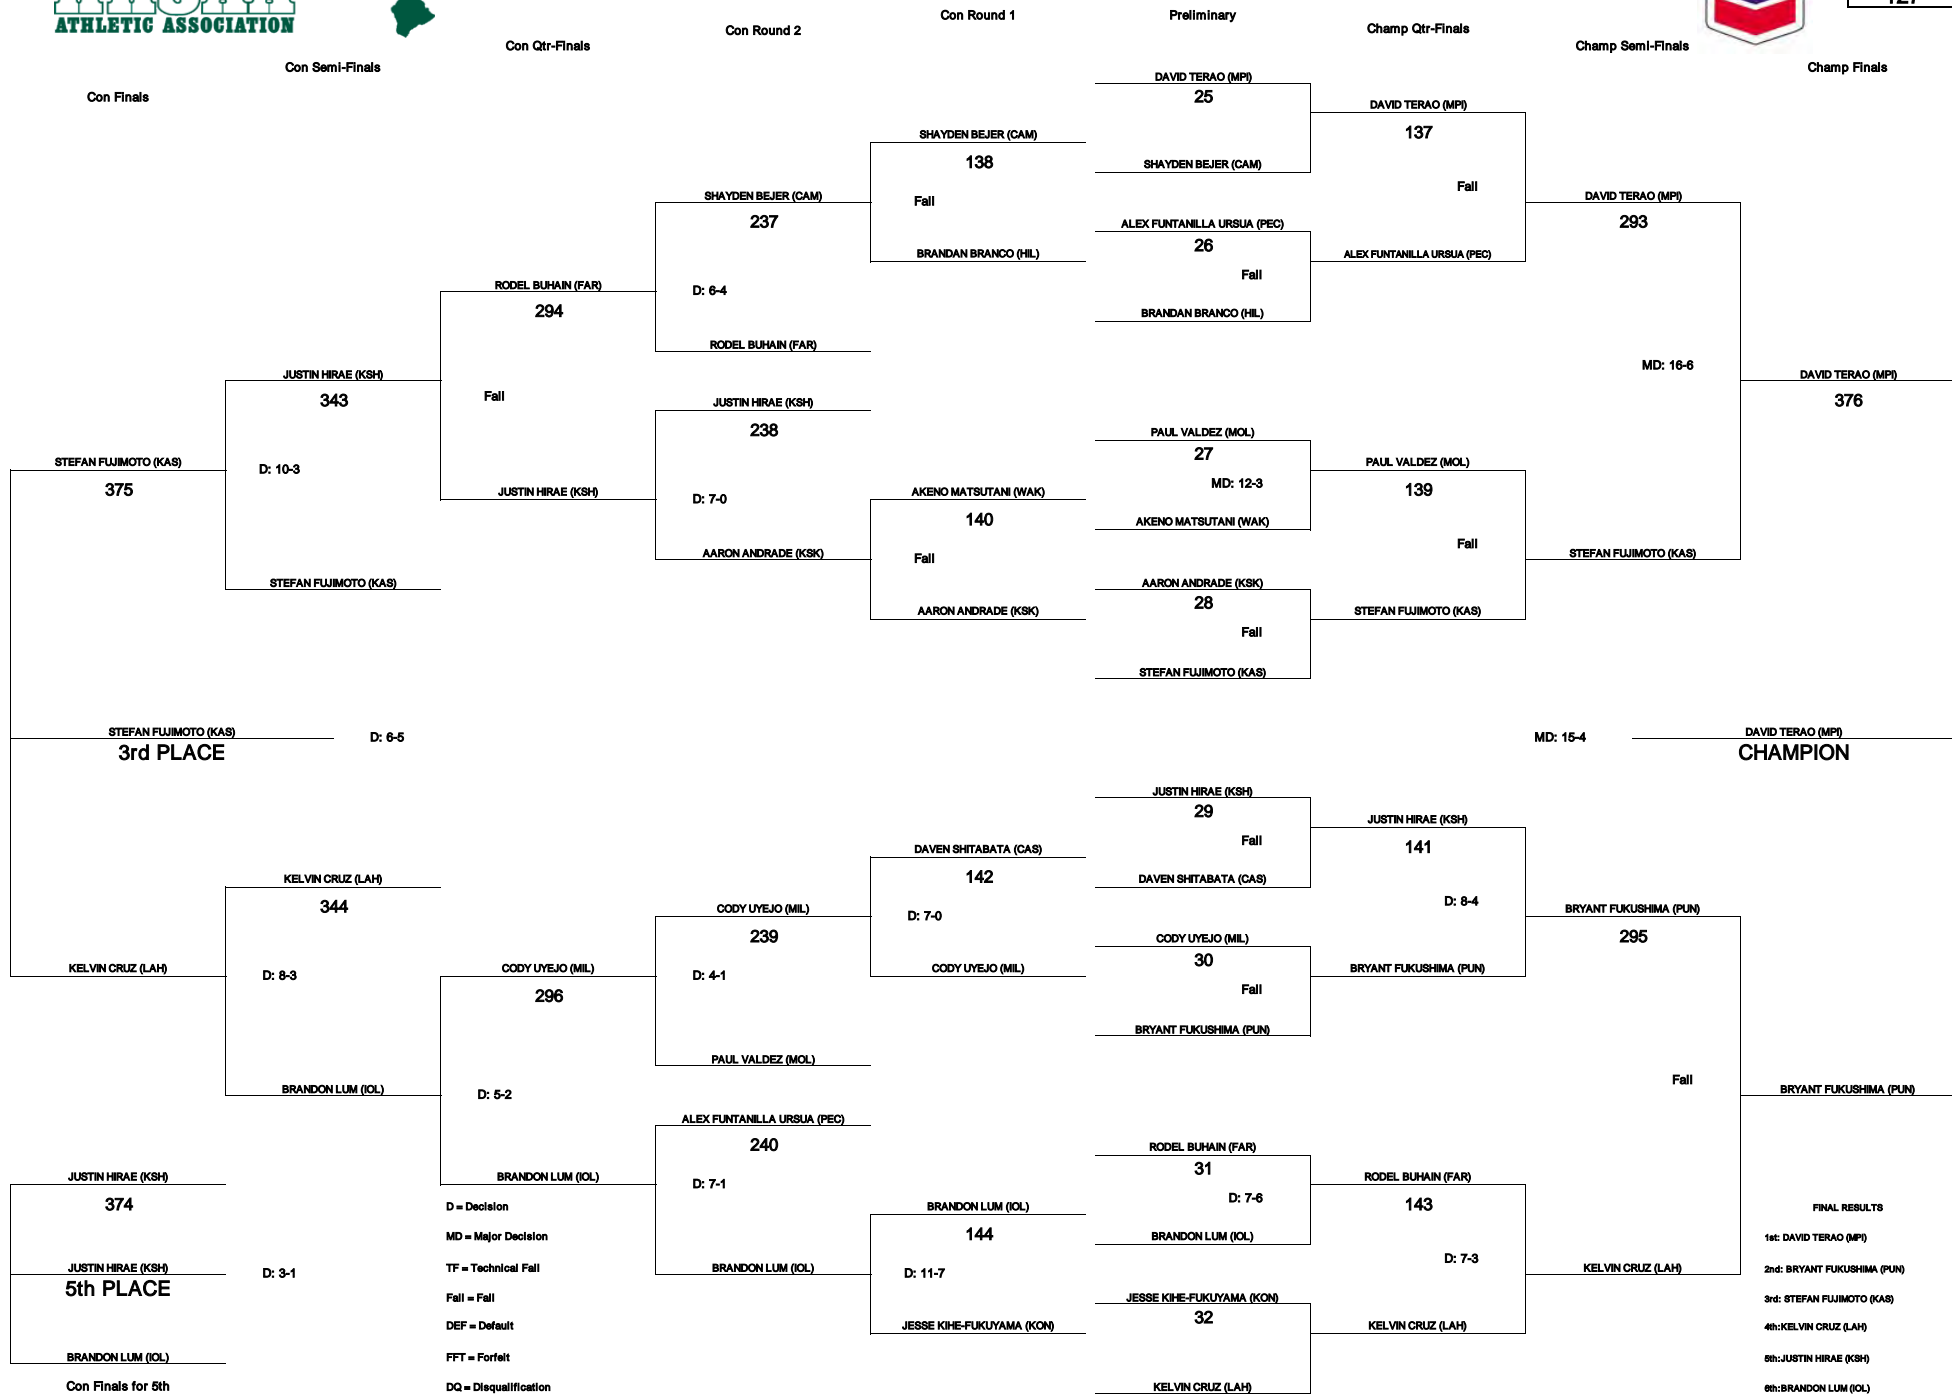

CHEVRON-HAWAII HIGH SCHOOL ATHLETIC ASSOCIATION 2011 BOYS WRESTLING CHAMPIONSHIPS

WEIGHT CLASS
127

D = Decision
MD = Major Decision
TF = Technical Fall
Fall = Fall
DEF = Default
FFT = Forfeit
DQ = Disqualification

Con Finals for 5th

FINAL RESULTS
1st: DAVID TERAQ (MPI)
2nd: BRYANT FUKUSHIMA (PUN)
3rd: STEFAN FUJIMOTO (KAS)
4th: KELVIN CRUZ (LAH)
5th: JUSTIN HIRAE (KSH)
6th: BRANDAN LUM (IOL)