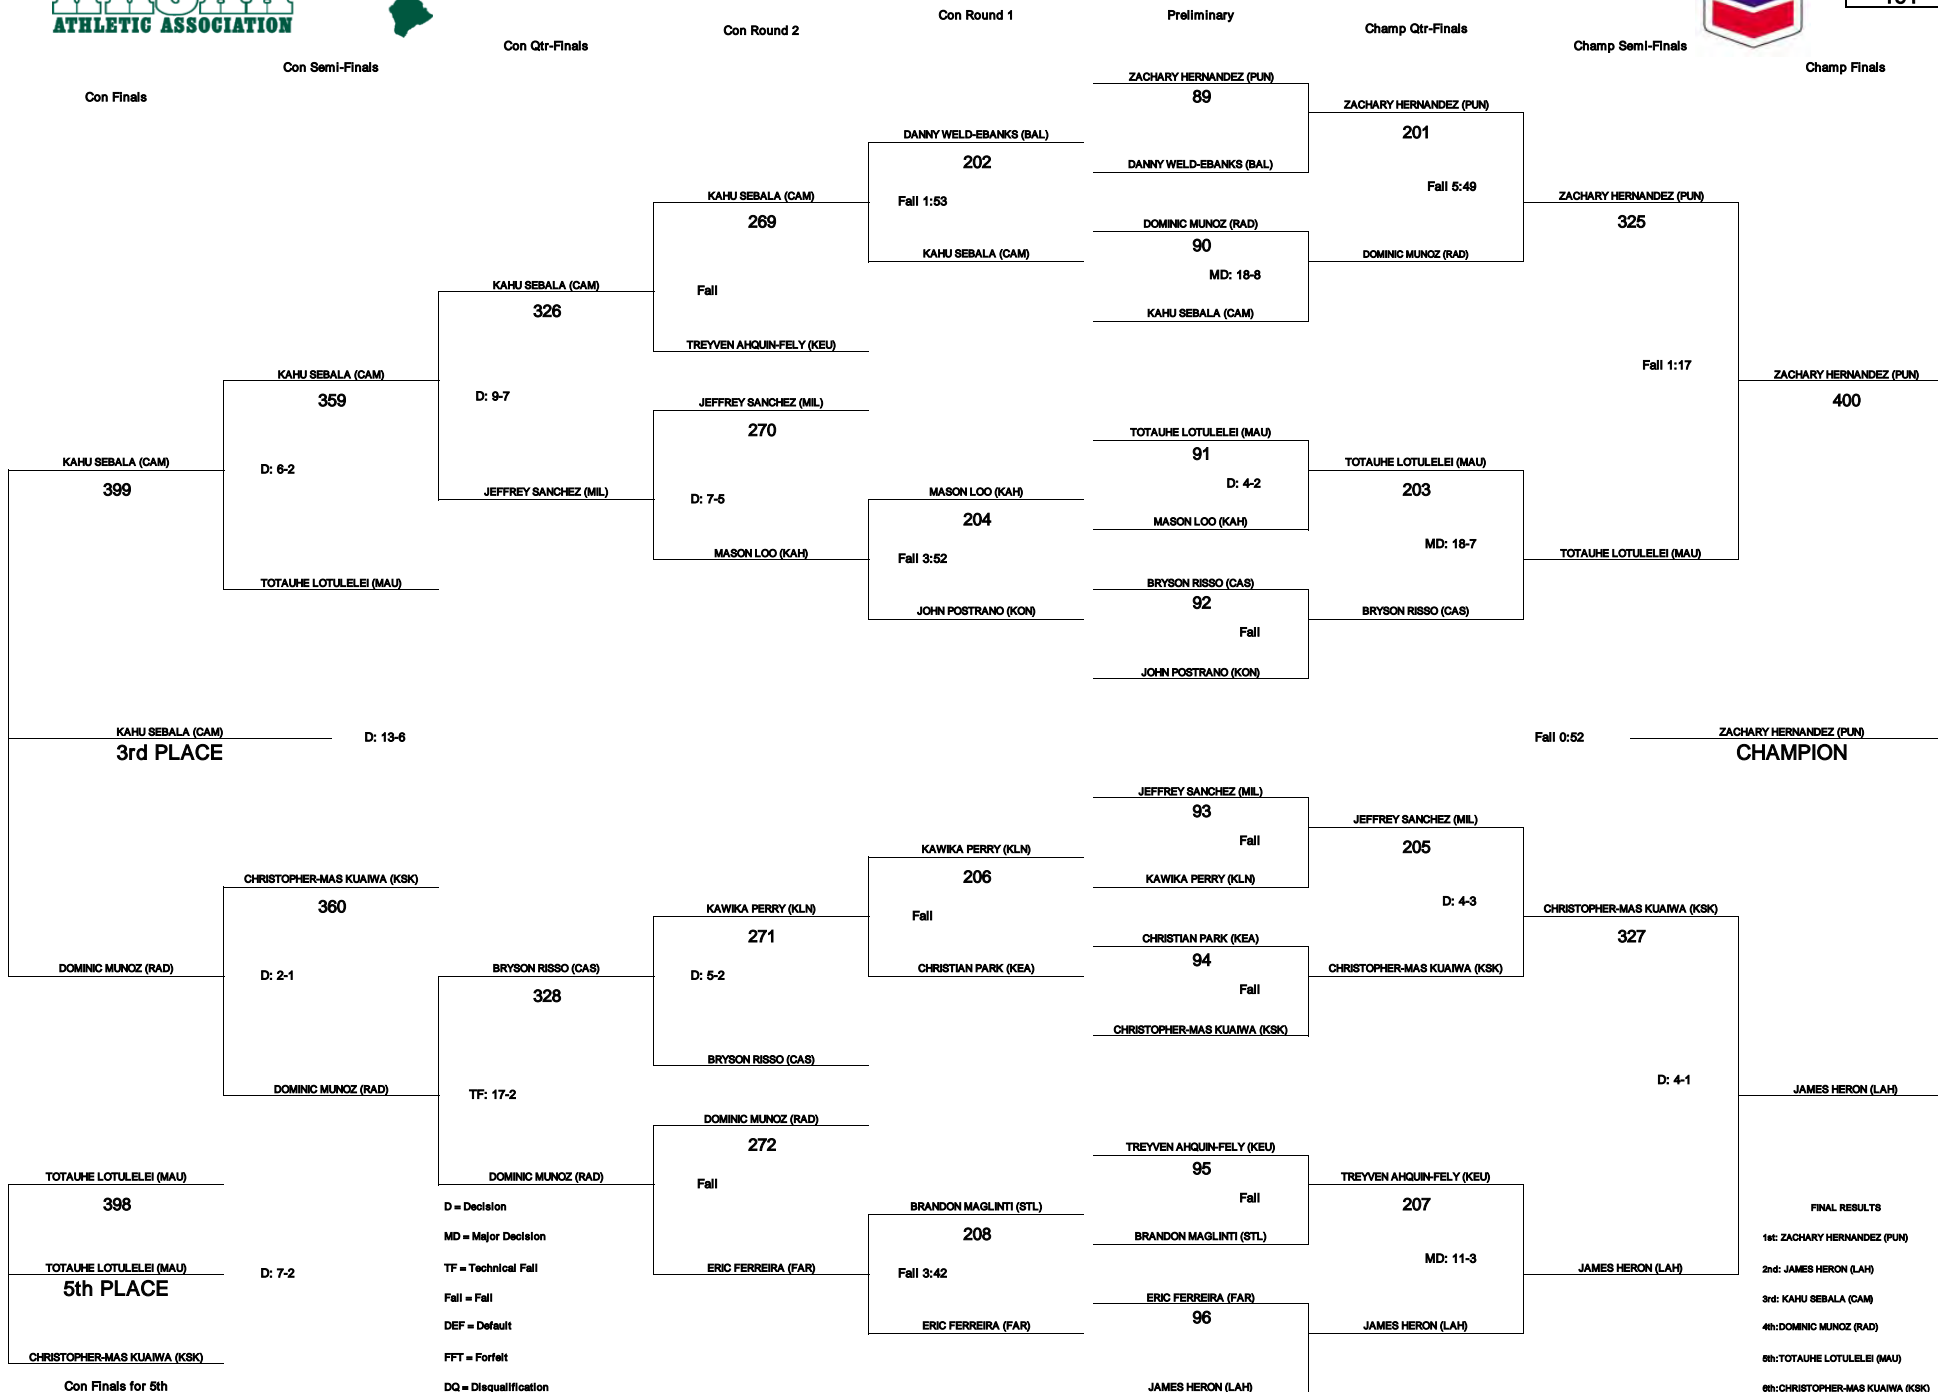

CHEVRON-HAWAII HIGH SCHOOL ATHLETIC ASSOCIATION 2011 BOYS WRESTLING CHAMPIONSHIPS

WEIGHT CLASS
191