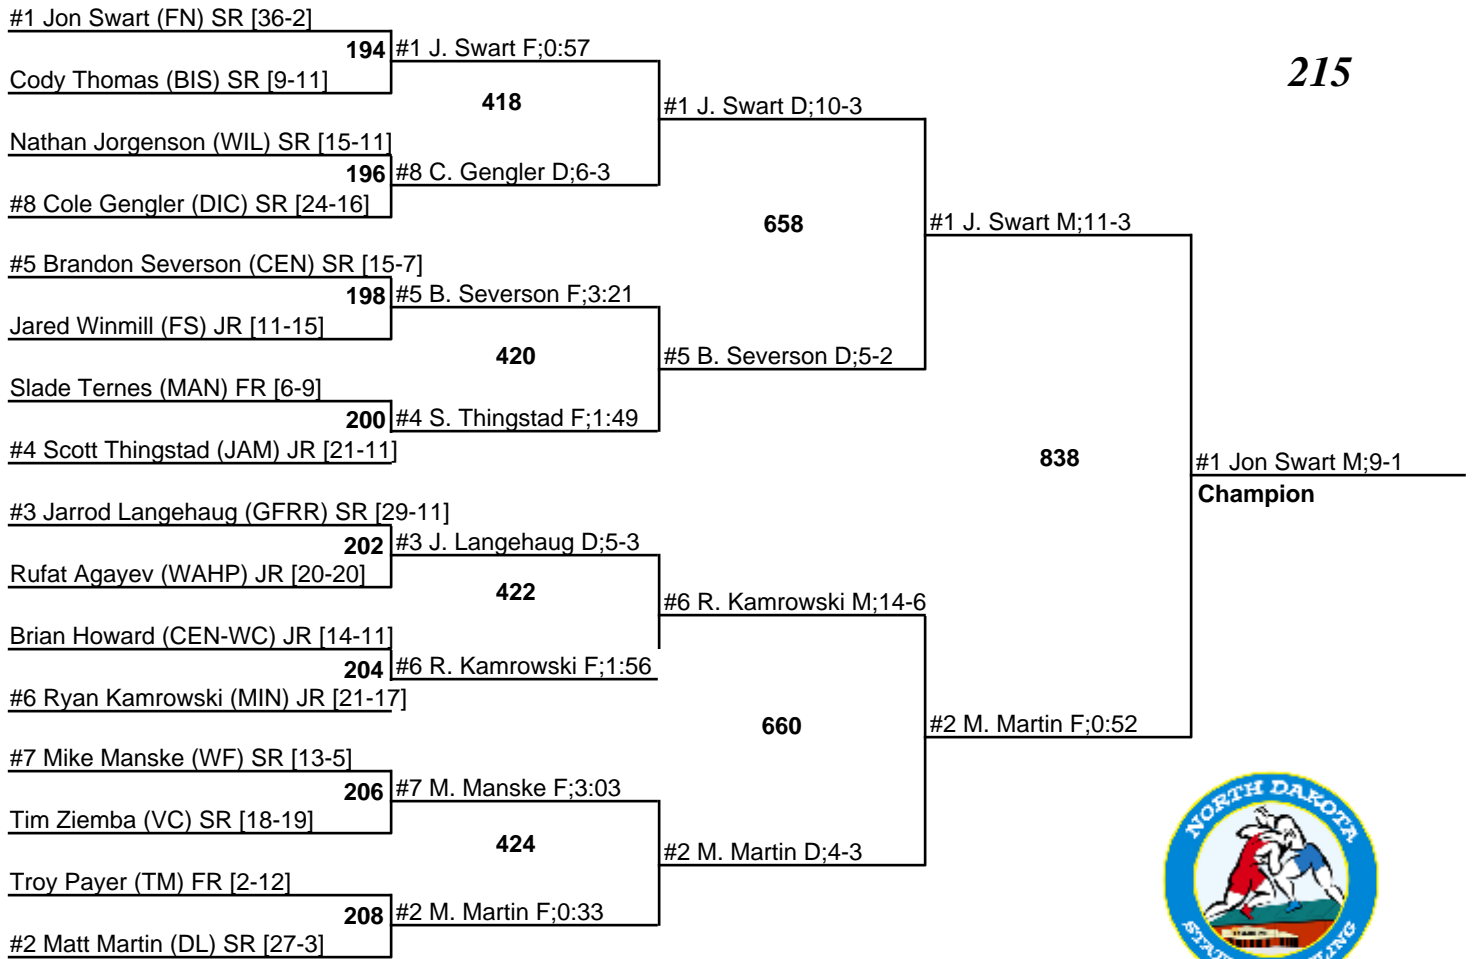

2006 Class A North Dakota State Wrestling Tournament

16-18 February 2006

215