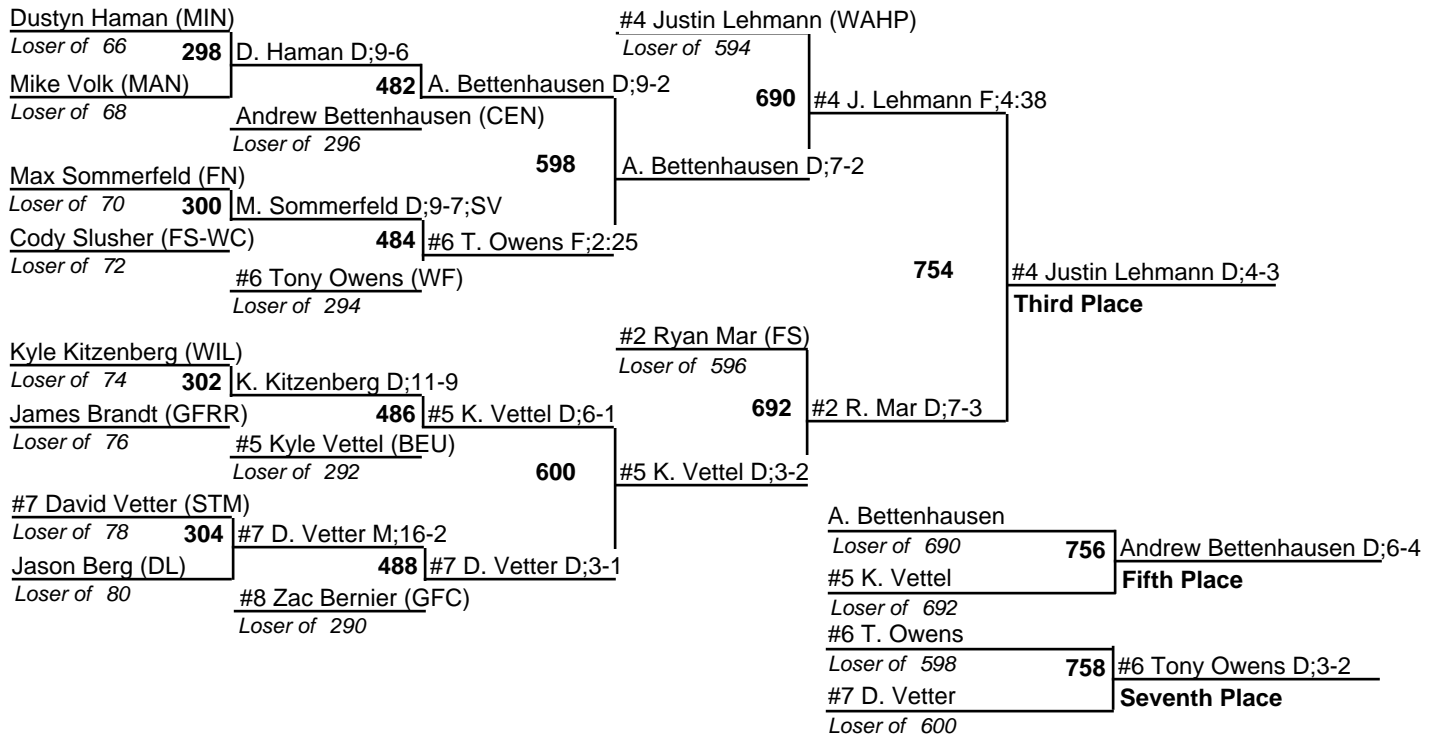

# 2006 Class A North Dakota State Wrestling Tournament

16-18 February 2006

119

# 2006 Class A North Dakota State Wrestling Tournament

16-18 February 2006

125

# 2006 Class A North Dakota State Wrestling Tournament

16-18 February 2006

130