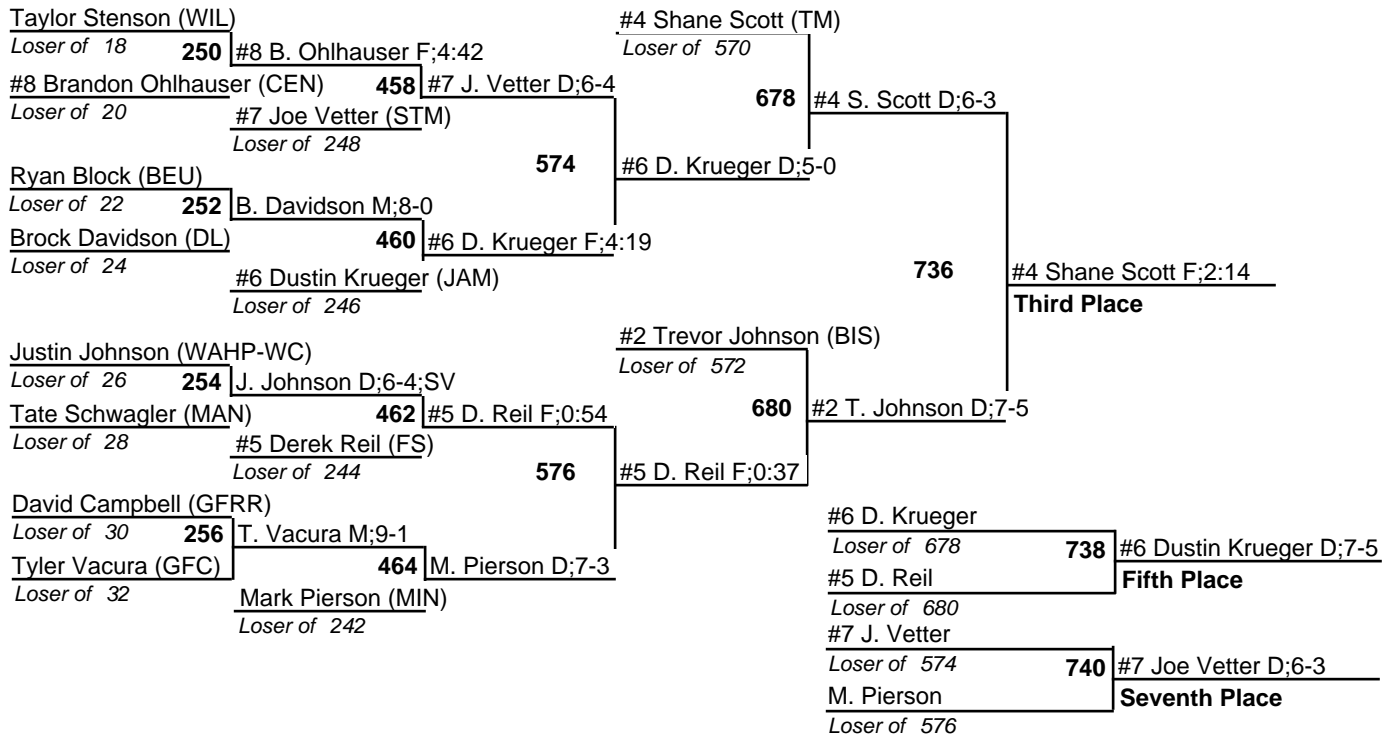

# 2006 Class A North Dakota State Wrestling Tournament

16-18 February 2006

103

# 2006 Class A North Dakota State Wrestling Tournament

16-18 February 2006

112

# 2006 Class A North Dakota State Wrestling Tournament

16-18 February 2006

119

# 2006 Class A North Dakota State Wrestling Tournament

16-18 February 2006

125