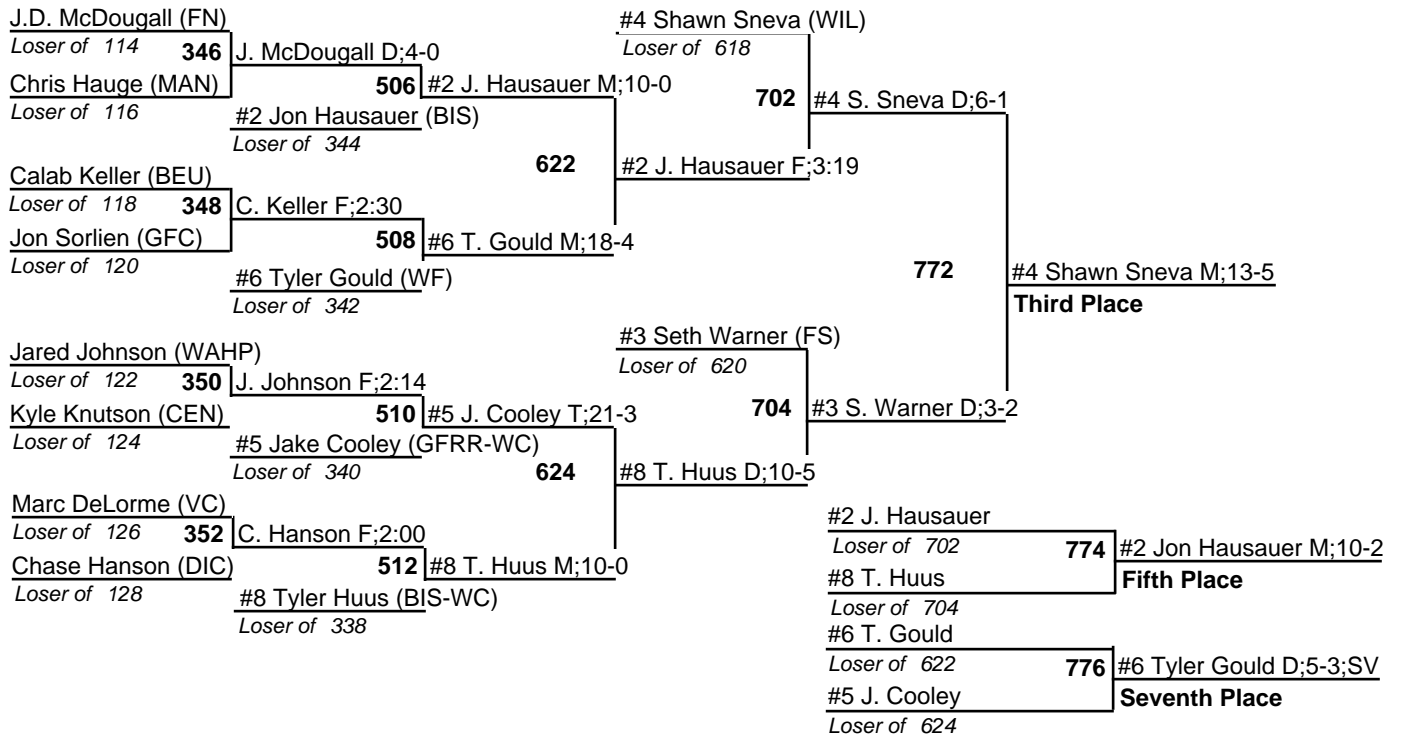

2006 Class A North Dakota State Wrestling Tournament

16-18 February 2006

145