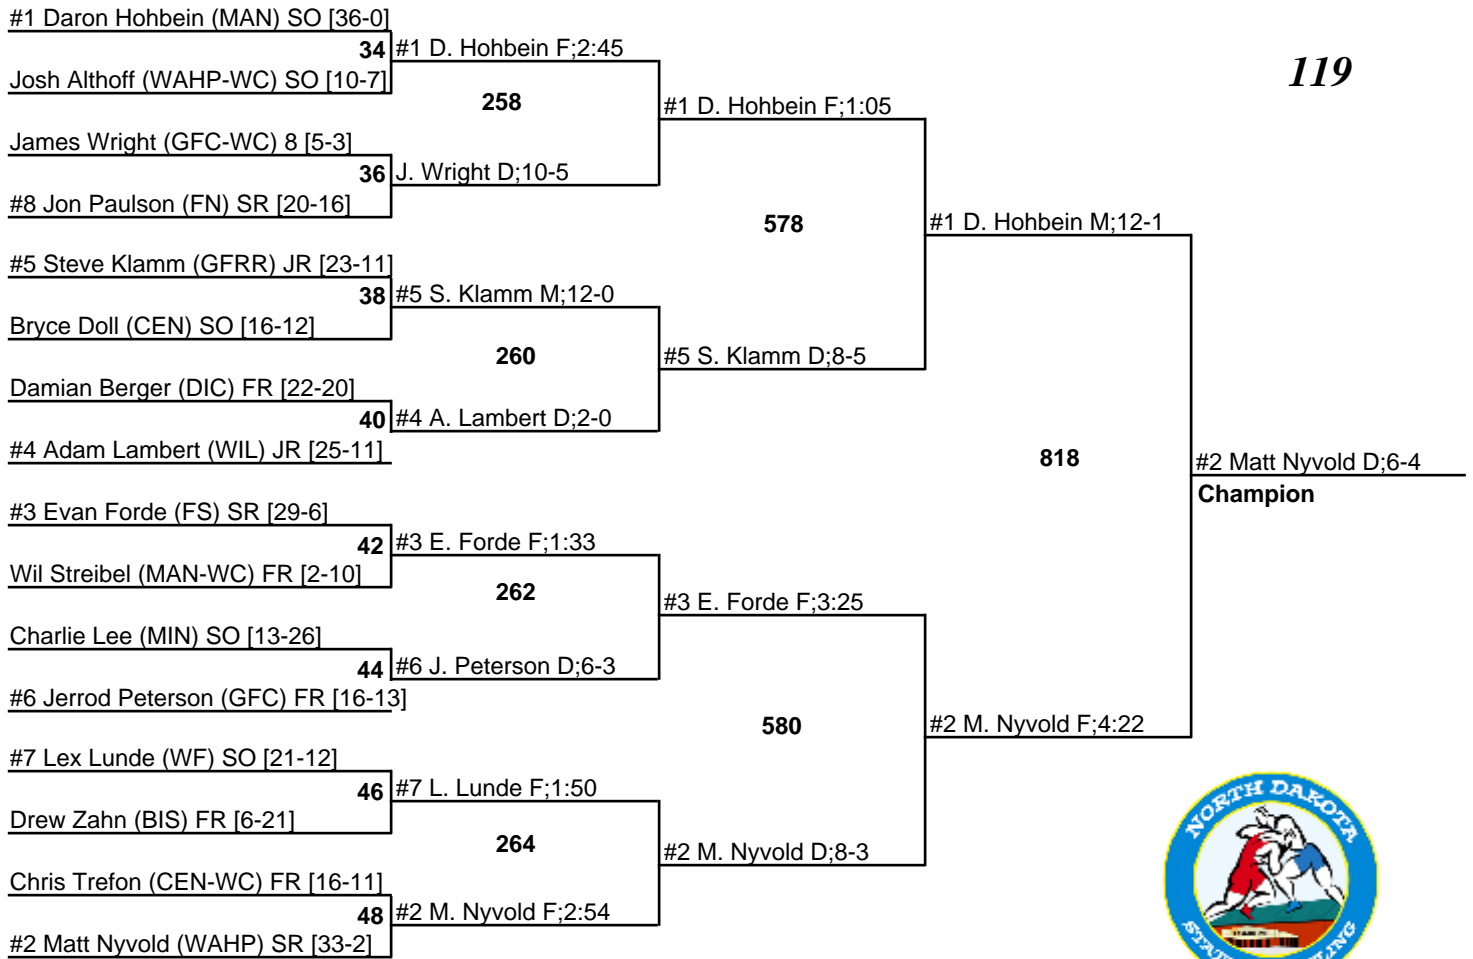

# 2006 Class A North Dakota State Wrestling Tournament

16-18 February 2006

103

# 2006 Class A North Dakota State Wrestling Tournament

16-18 February 2006

112

# 2006 Class A North Dakota State Wrestling Tournament

16-18 February 2006

119