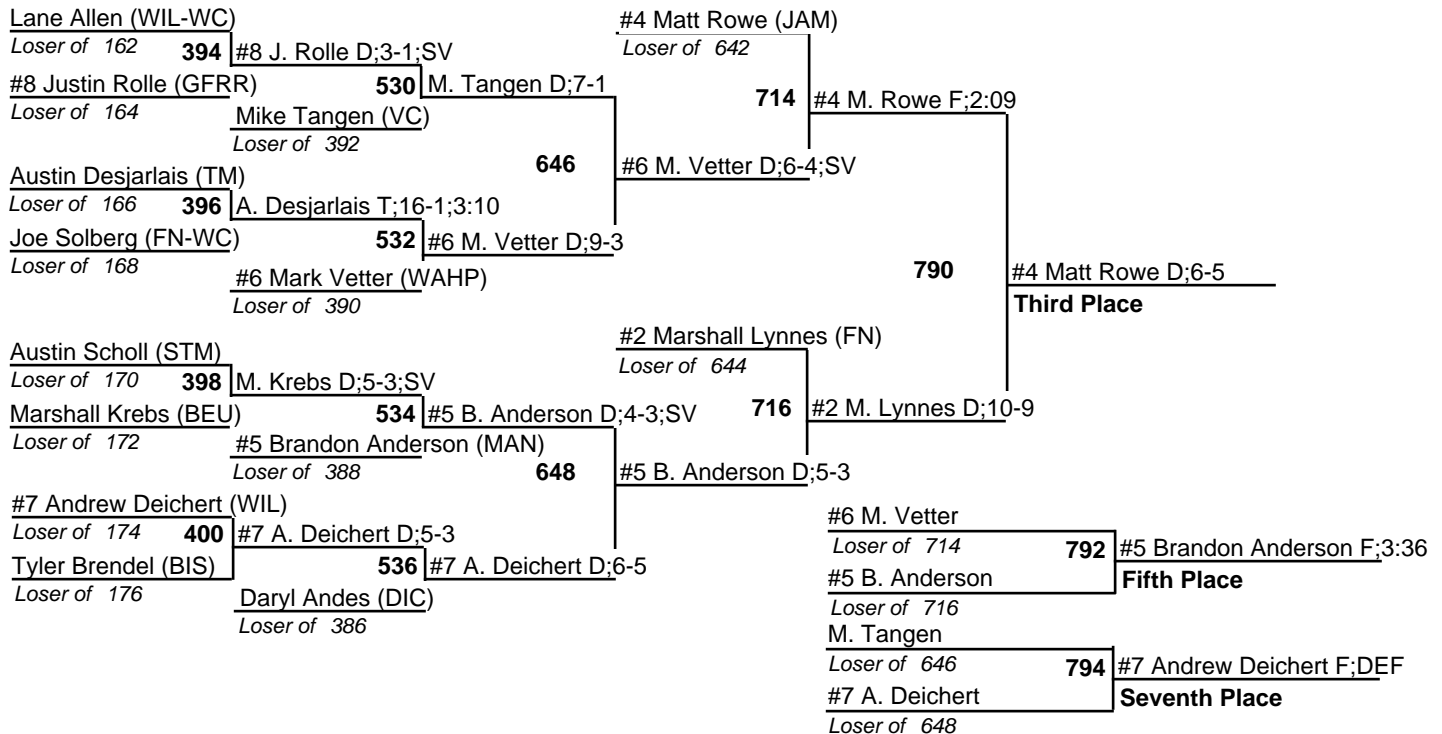

2006 Class A North Dakota State Wrestling Tournament

16-18 February 2006

171