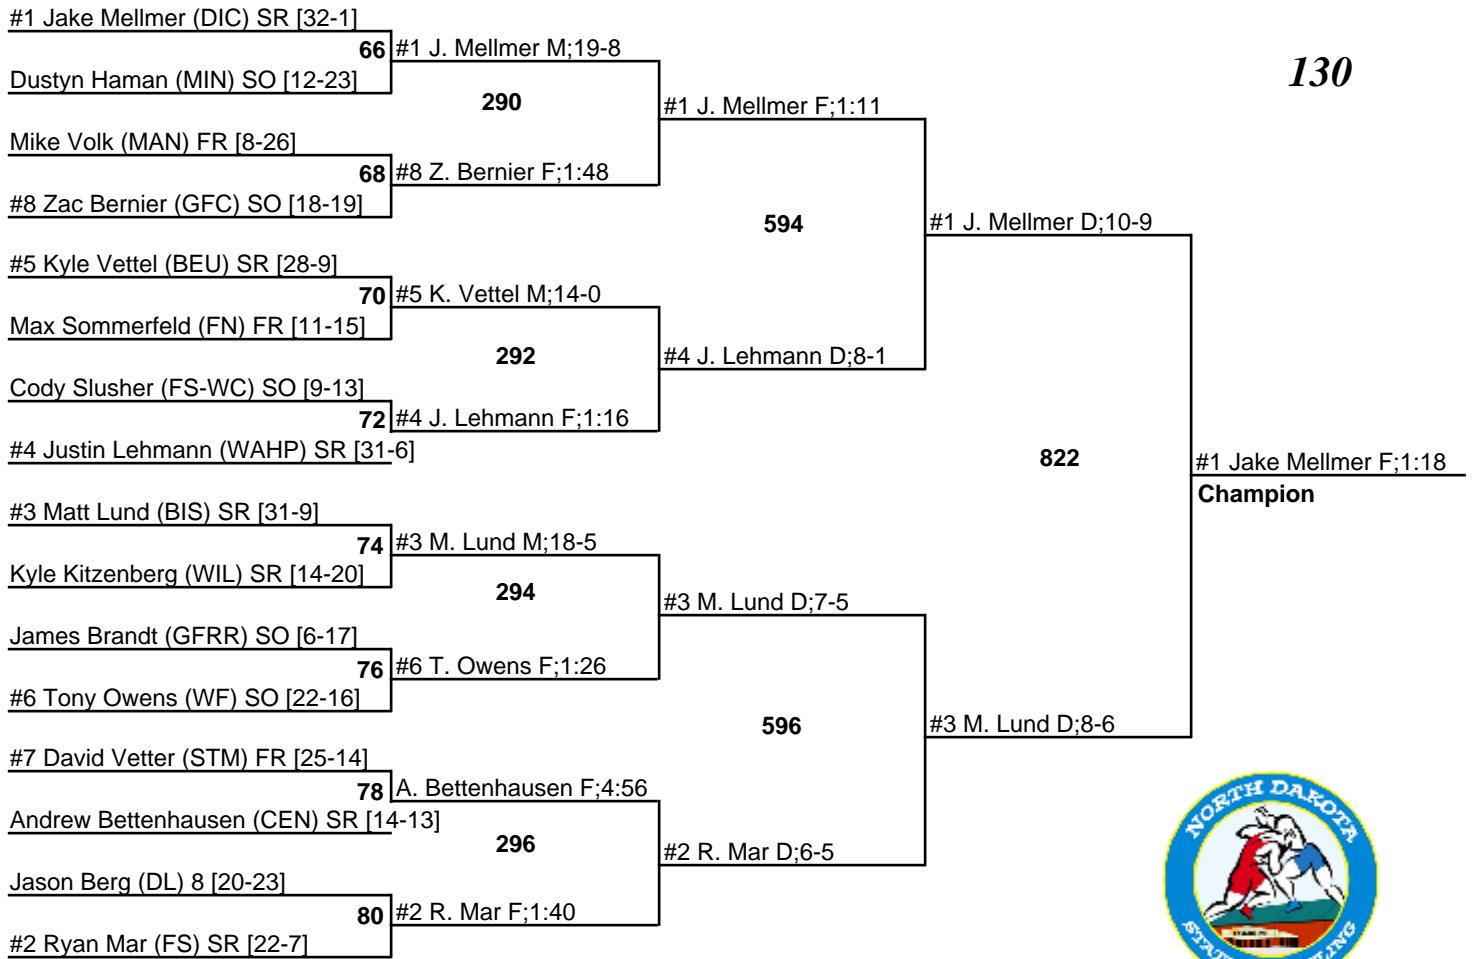

# 2006 Class A North Dakota State Wrestling Tournament

16-18 February 2006

119

# 2006 Class A North Dakota State Wrestling Tournament

16-18 February 2006

125

# 2006 Class A North Dakota State Wrestling Tournament

16-18 February 2006

130