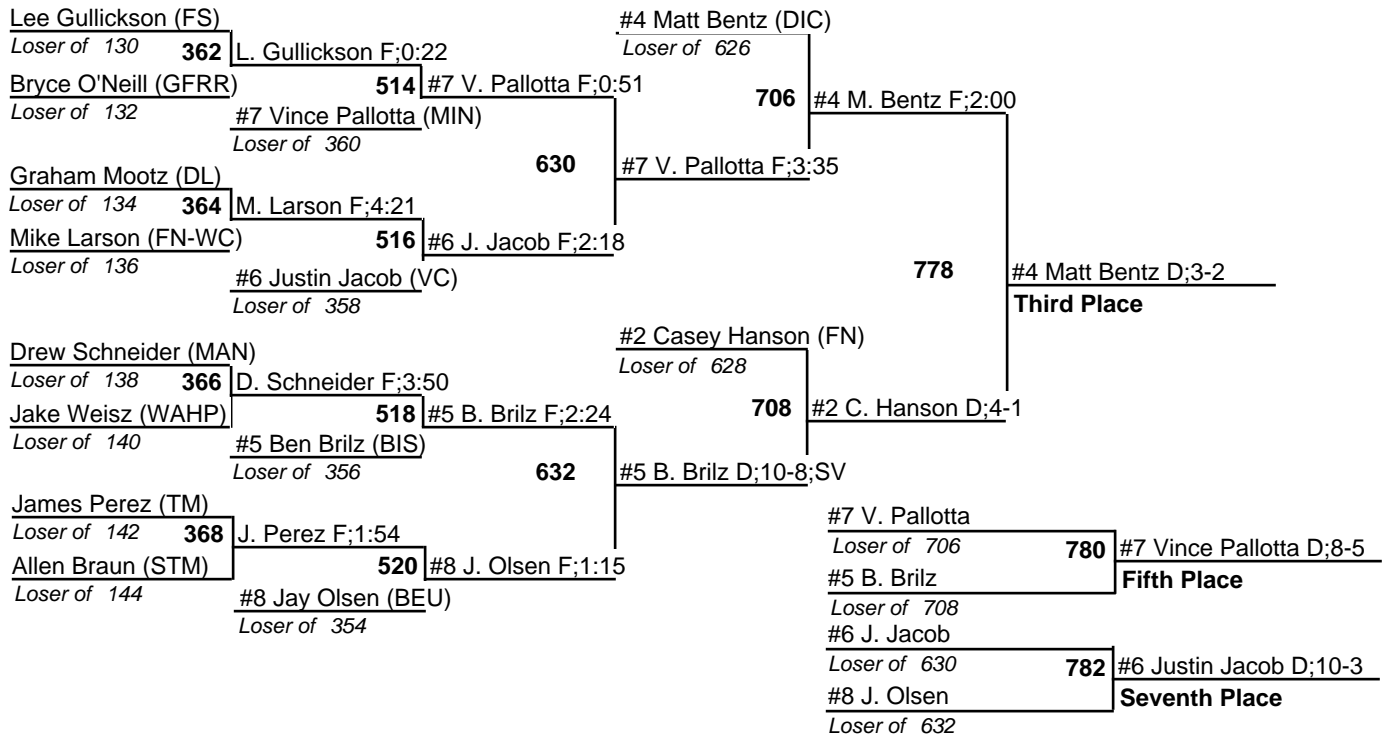

2006 Class A North Dakota State Wrestling Tournament

16-18 February 2006

152