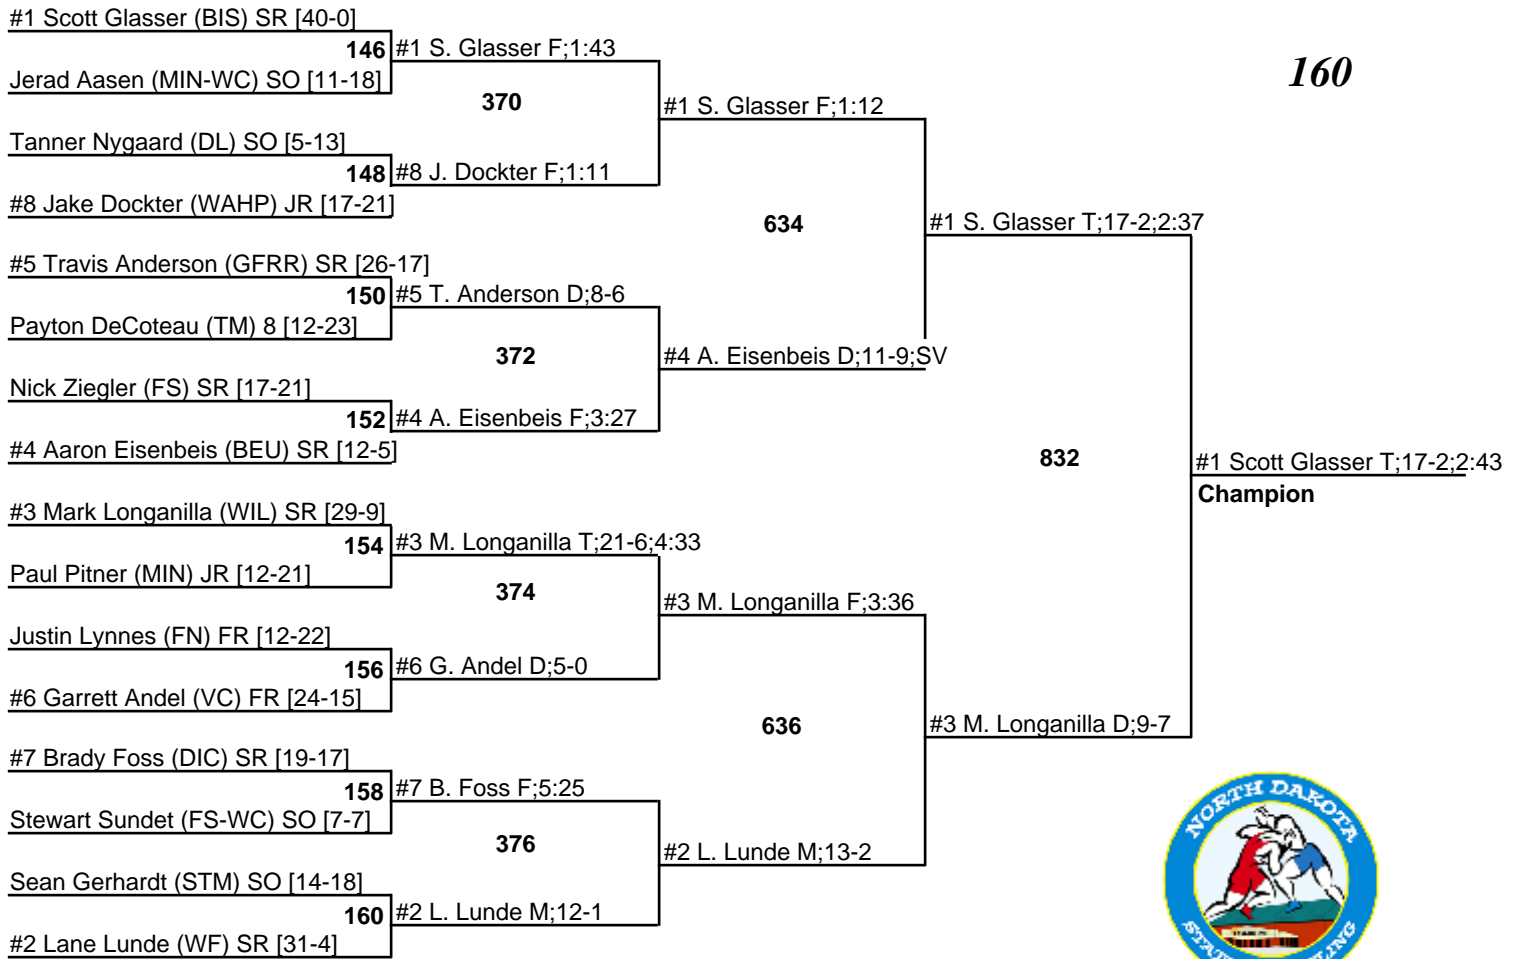

2006 Class A North Dakota State Wrestling Tournament

16-18 February 2006

160