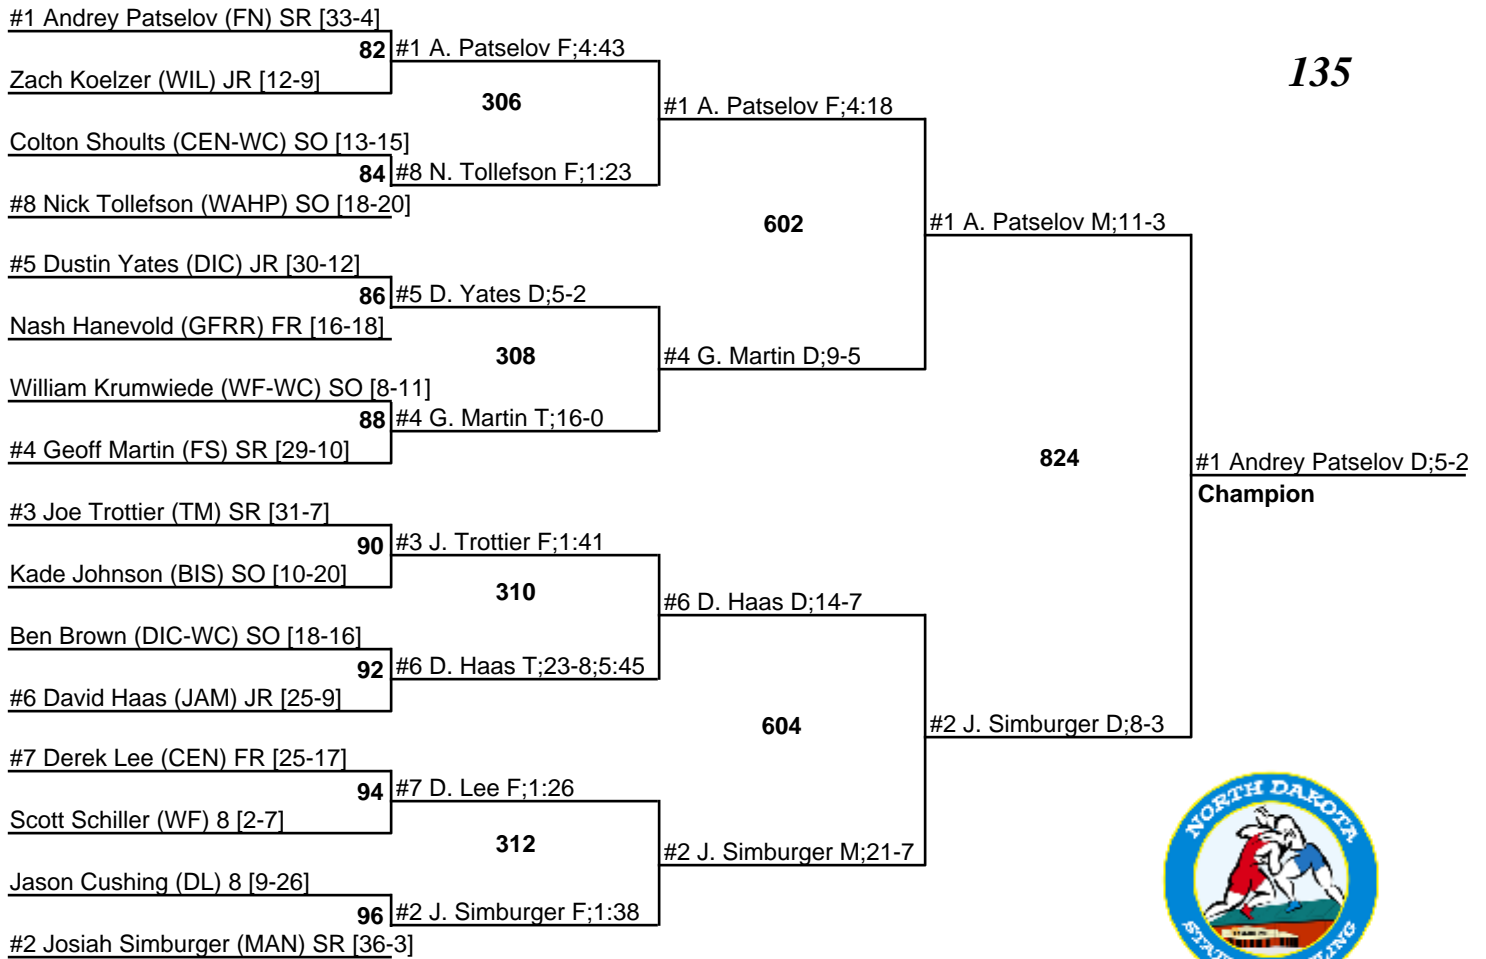

2006 Class A North Dakota State Wrestling Tournament

16-18 February 2006

135