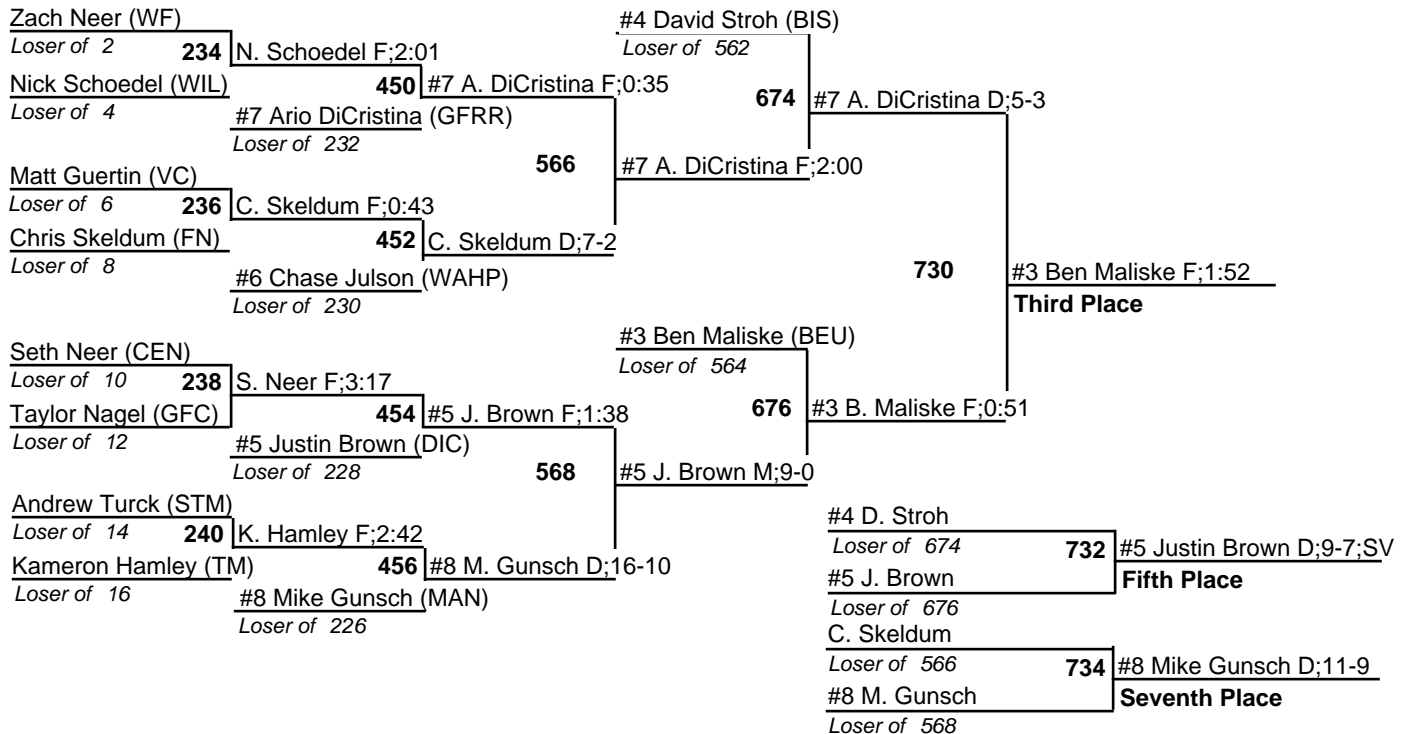

# 2006 Class A North Dakota State Wrestling Tournament

16-18 February 2006

103

# 2006 Class A North Dakota State Wrestling Tournament

16-18 February 2006

112

# 2006 Class A North Dakota State Wrestling Tournament

16-18 February 2006

119