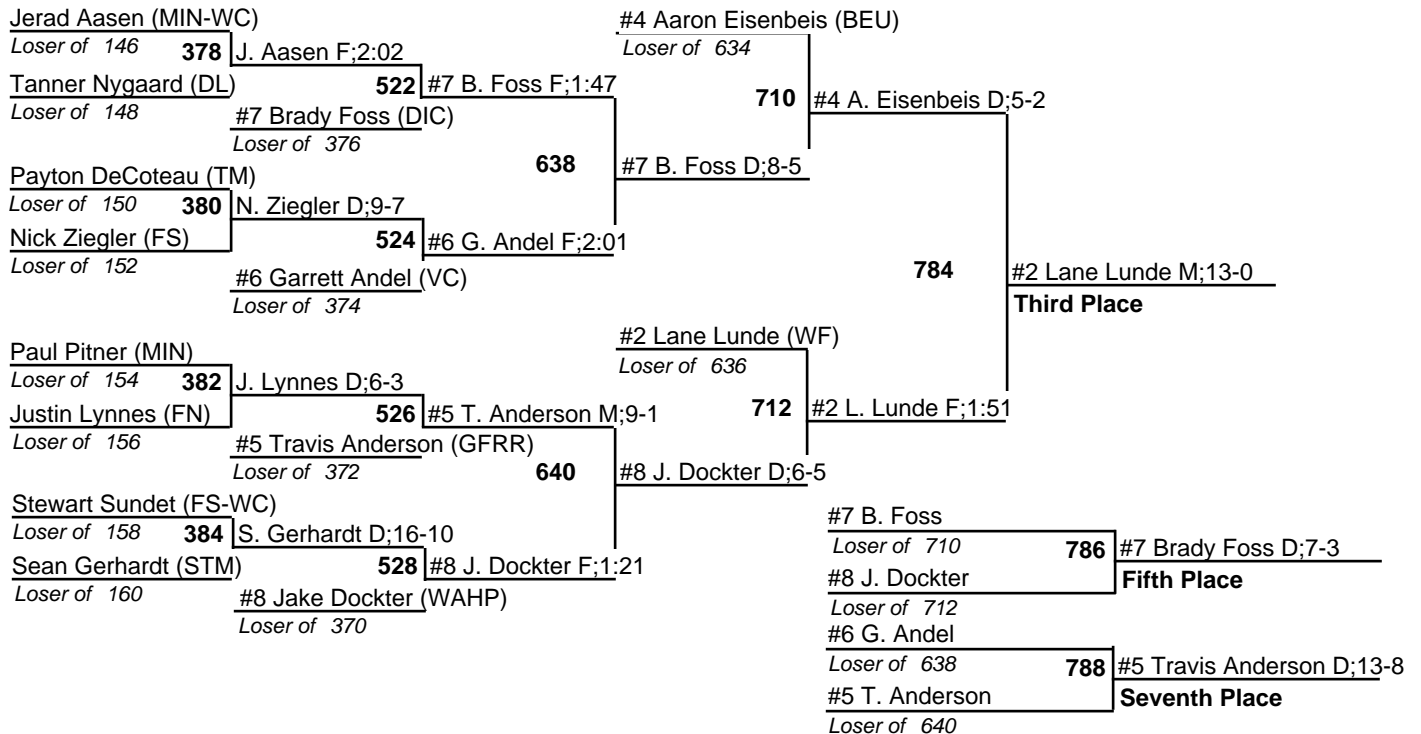

2006 Class A North Dakota State Wrestling Tournament

16-18 February 2006

160