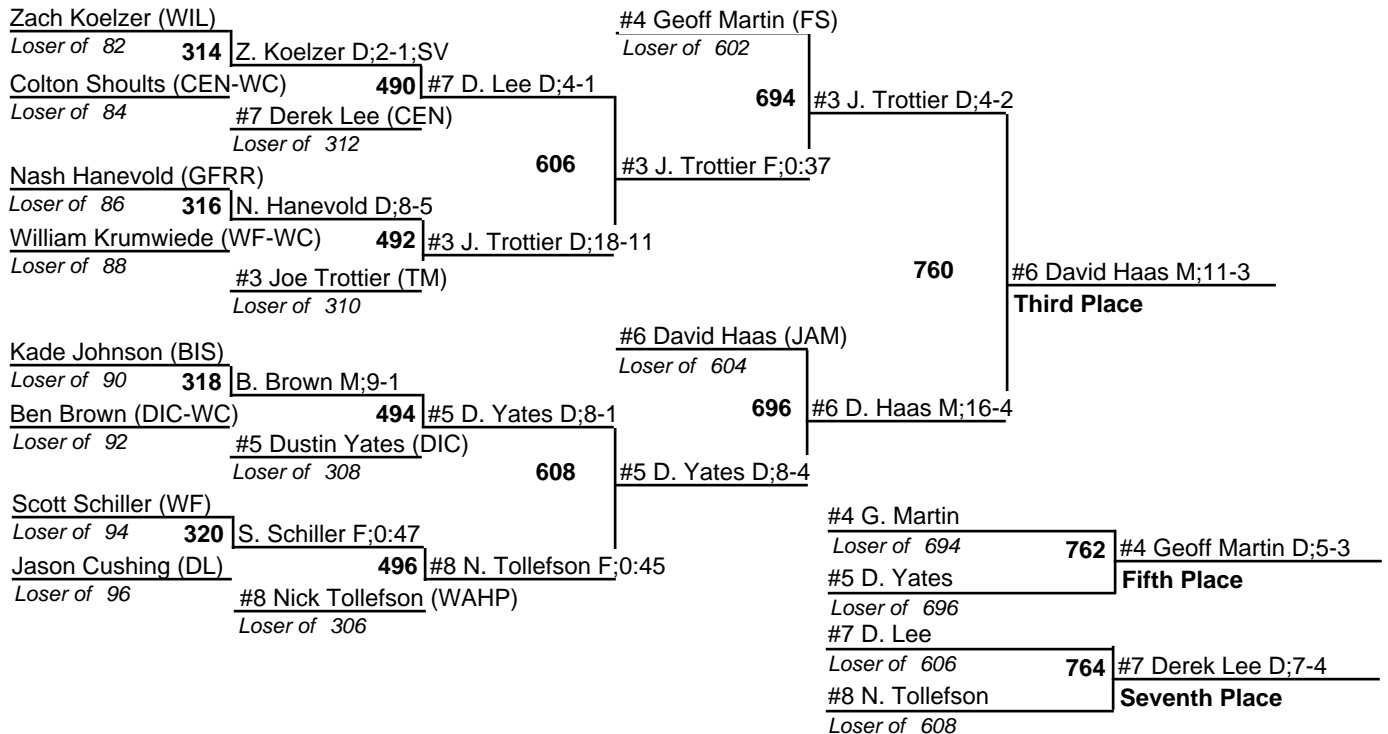

2006 Class A North Dakota State Wrestling Tournament

16-18 February 2006

135