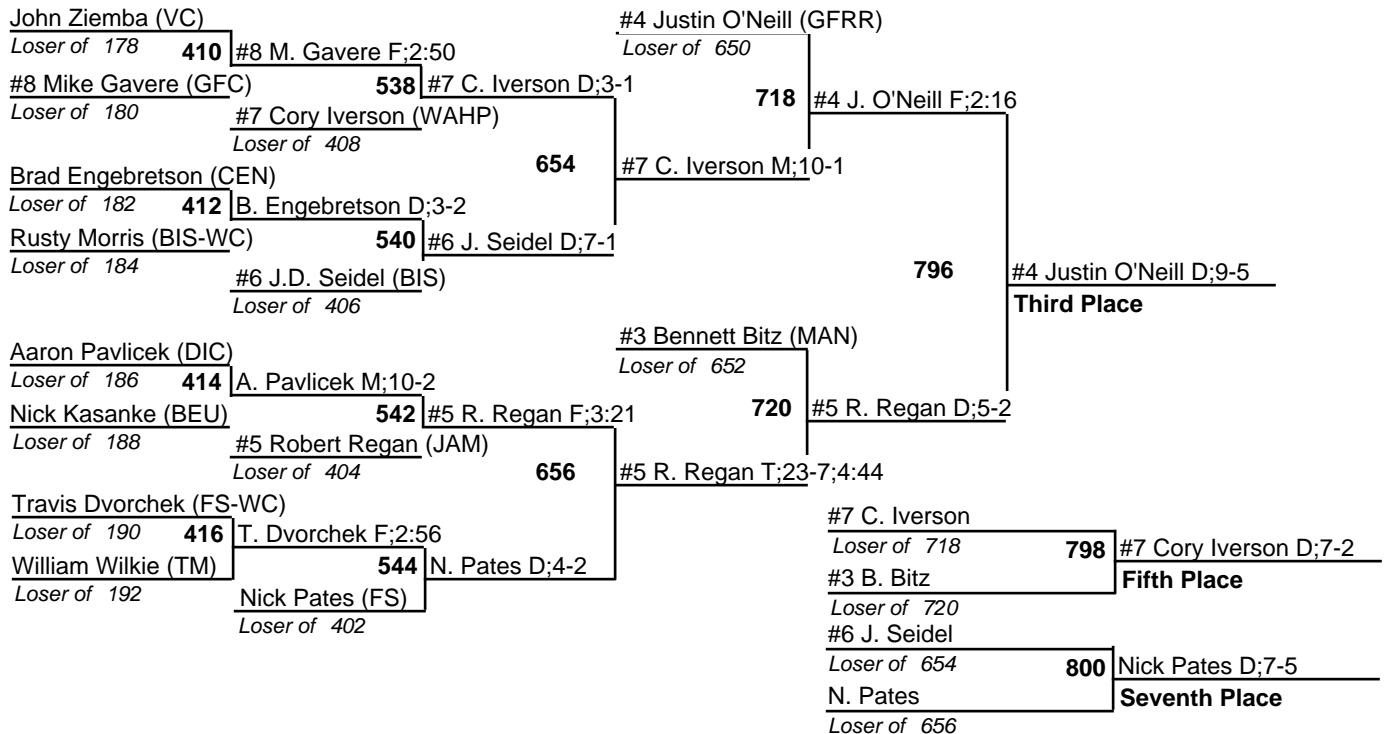

2006 Class A North Dakota State Wrestling Tournament

16-18 February 2006

189