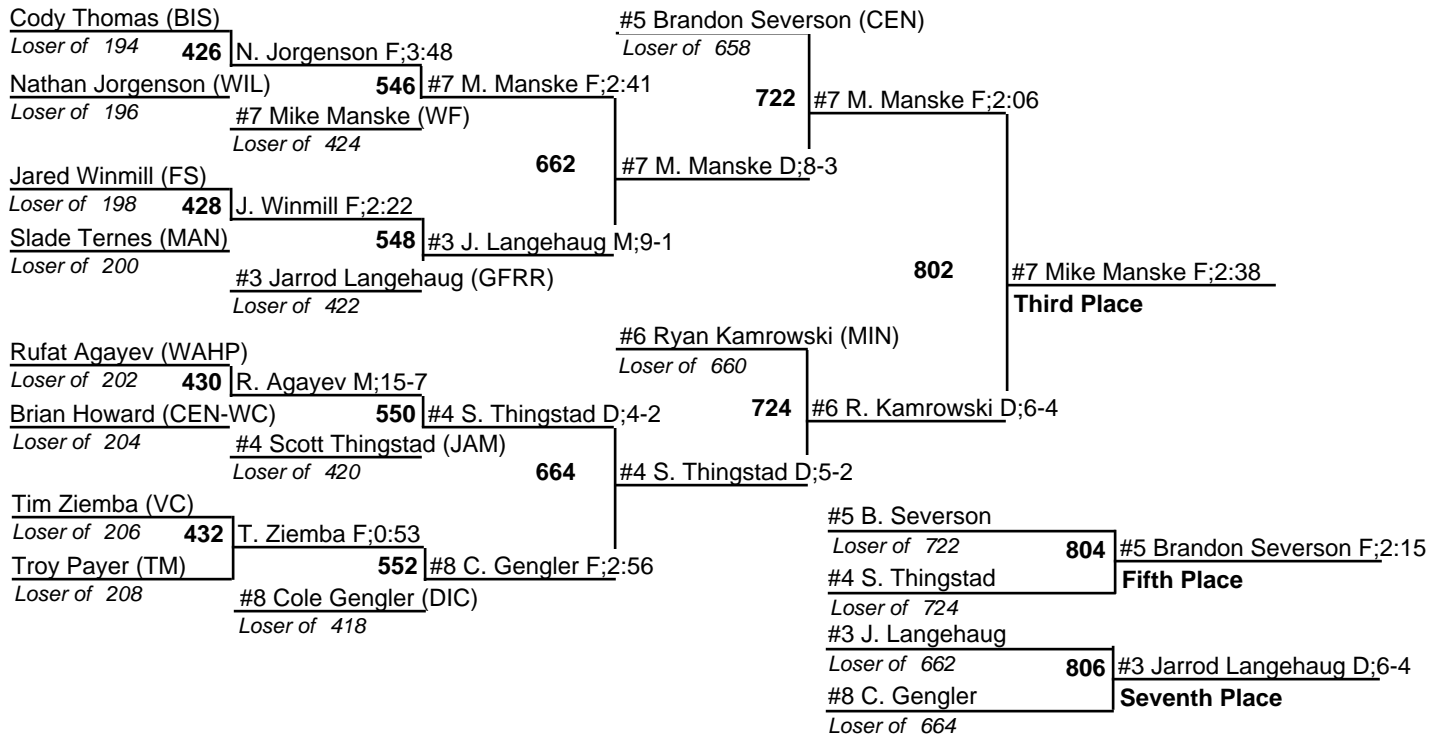

2006 Class A North Dakota State Wrestling Tournament

16-18 February 2006

215