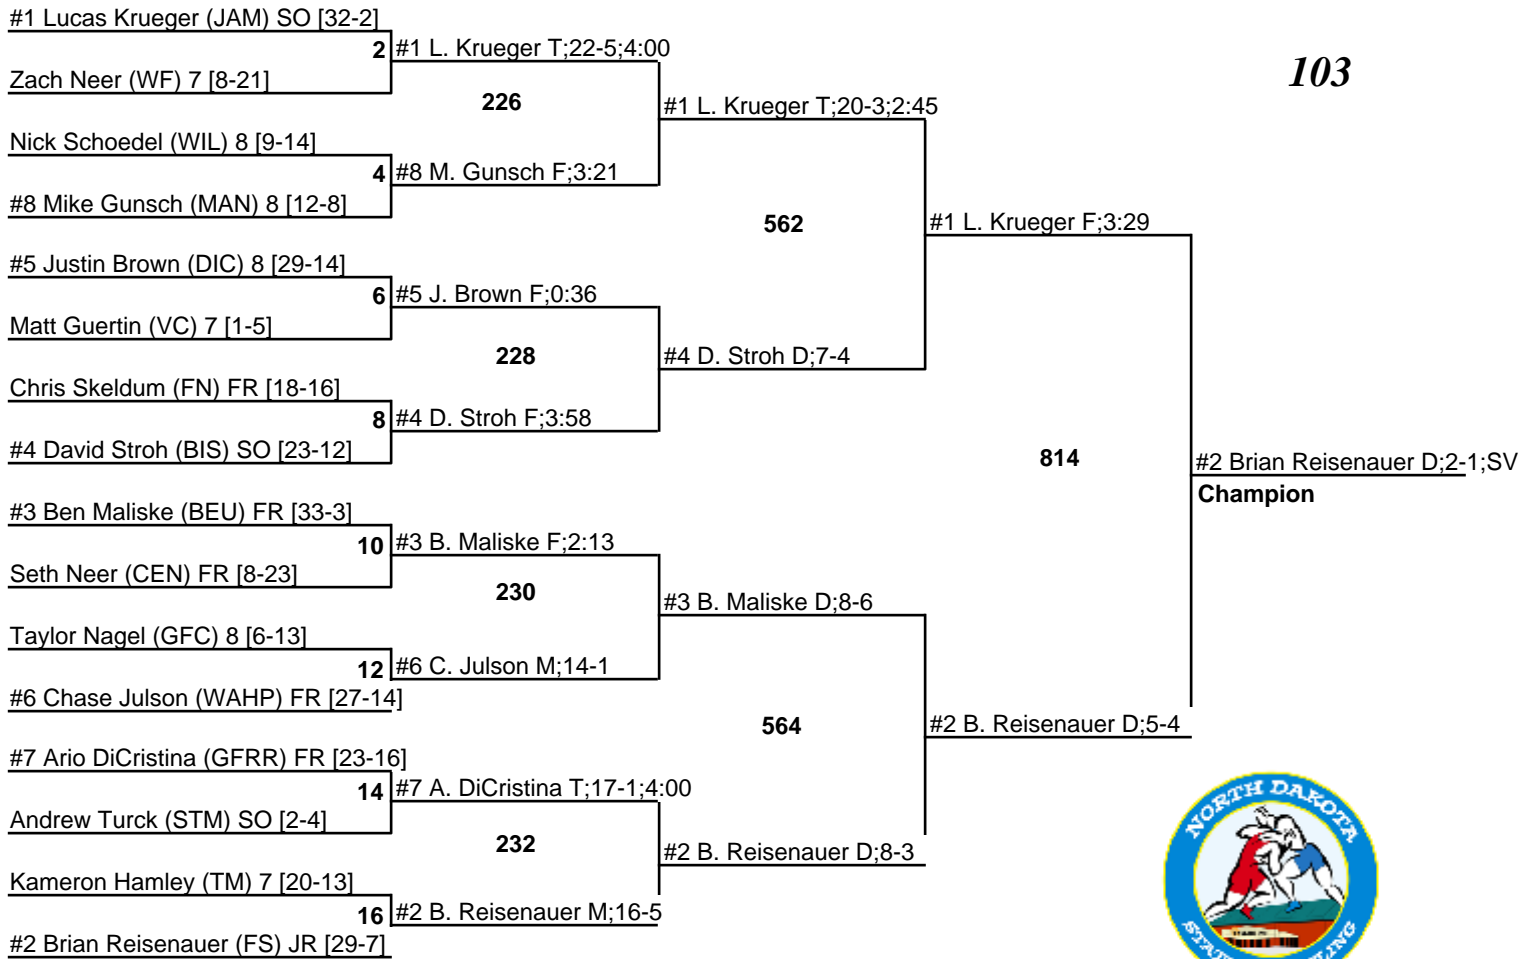

# 2006 Class A North Dakota State Wrestling Tournament

16-18 February 2006

103

# 2006 Class A North Dakota State Wrestling Tournament

16-18 February 2006

112

# 2006 Class A North Dakota State Wrestling Tournament

16-18 February 2006

119