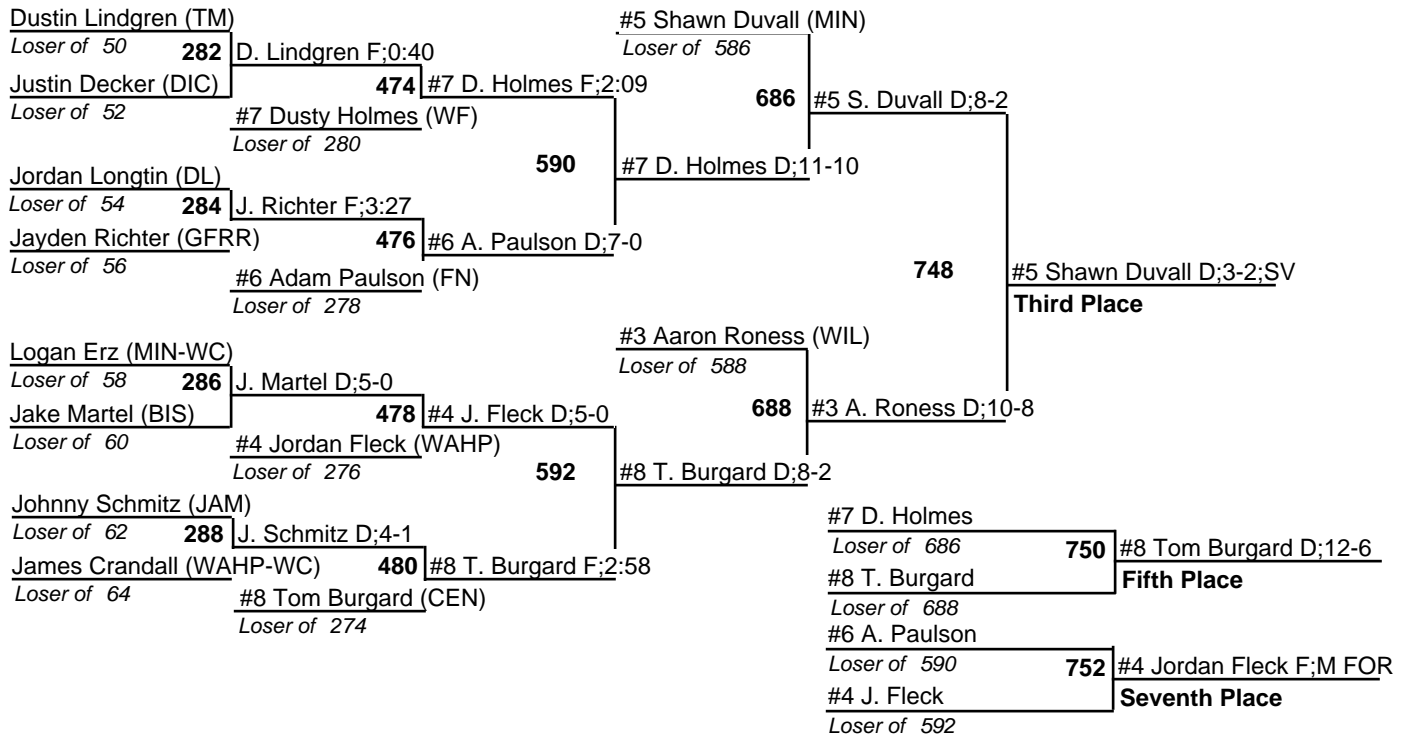

# 2006 Class A North Dakota State Wrestling Tournament

16-18 February 2006

103

# 2006 Class A North Dakota State Wrestling Tournament

16-18 February 2006

112

# 2006 Class A North Dakota State Wrestling Tournament

16-18 February 2006

119

# 2006 Class A North Dakota State Wrestling Tournament

16-18 February 2006

125