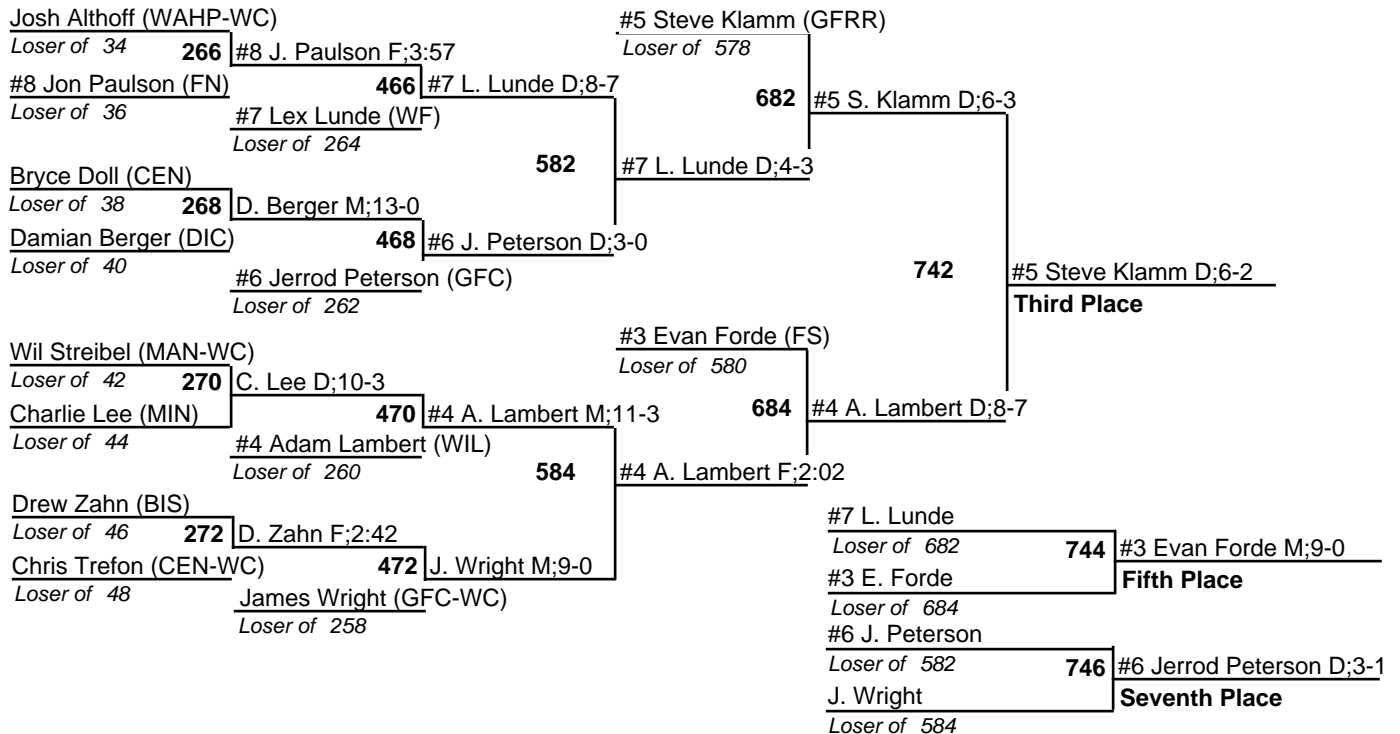

# 2006 Class A North Dakota State Wrestling Tournament

16-18 February 2006

103

# 2006 Class A North Dakota State Wrestling Tournament

16-18 February 2006

112

# 2006 Class A North Dakota State Wrestling Tournament

16-18 February 2006

119