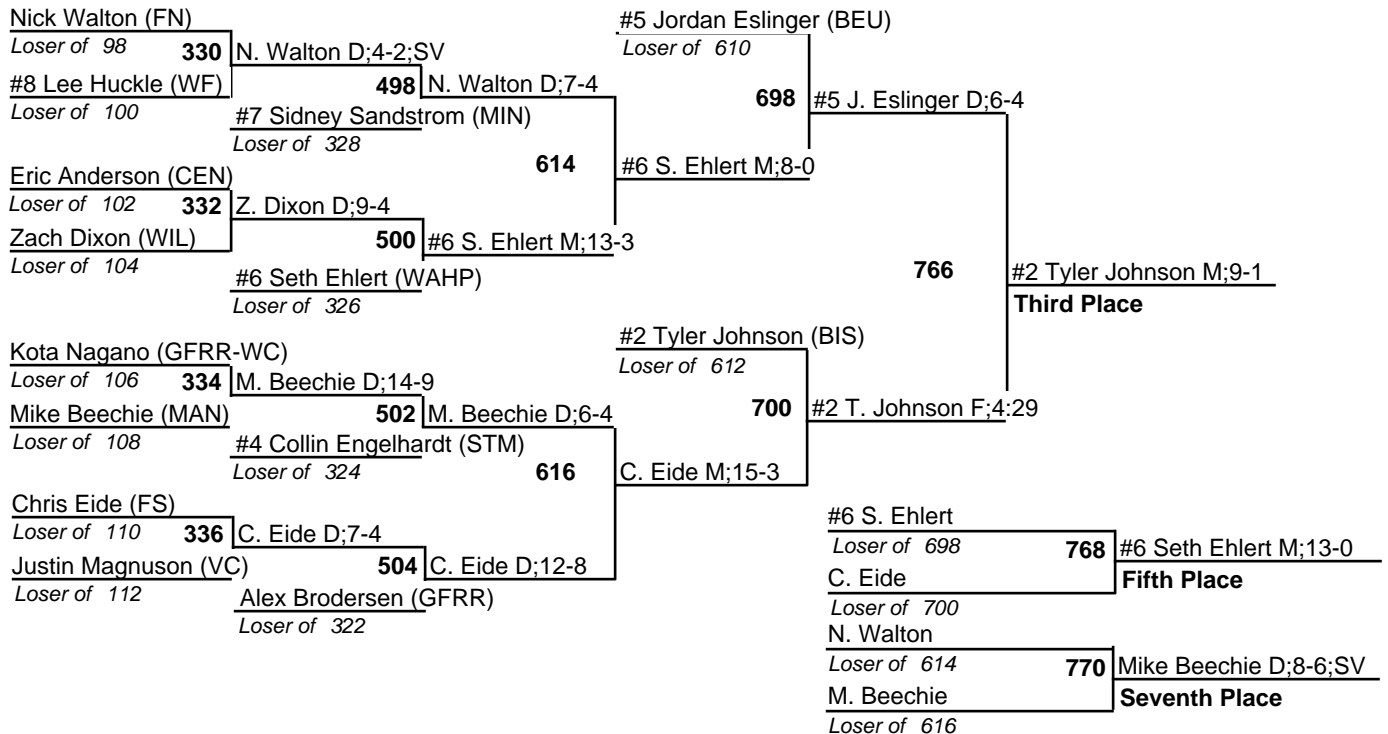

2006 Class A North Dakota State Wrestling Tournament

16-18 February 2006

140