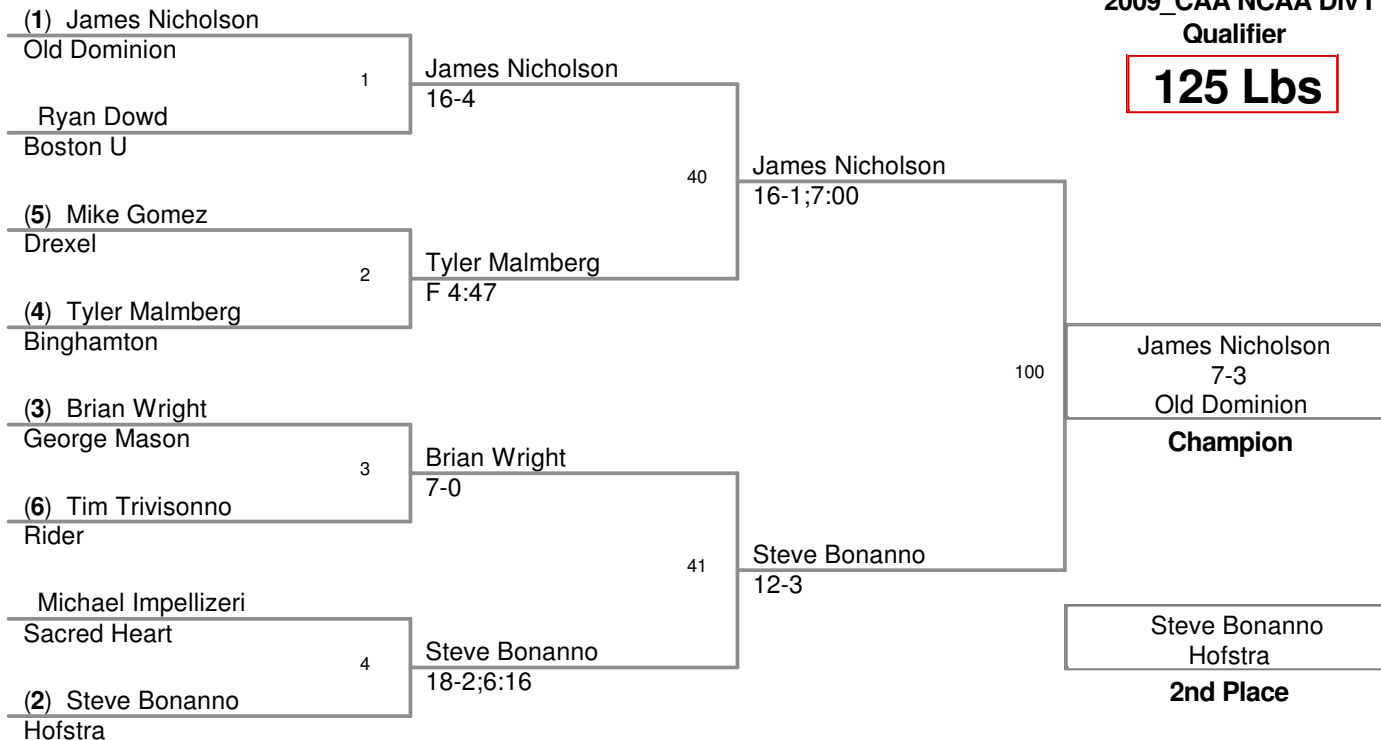

Plc	Points	Team	CH	CONS
1	106.5	Hofstra	-	-
2	86.5	Old Dominion	-	-
3	57.5	Rider	-	-
4	44	Binghamton	-	-
5	40	George Mason	-	-
6	27.5	Drexel	-	-
7	26	Boston U	-	-
8	5.5	Sacred Heart	-	-

2009_CAA NCAA Div I
Qualifier

125 Lbs