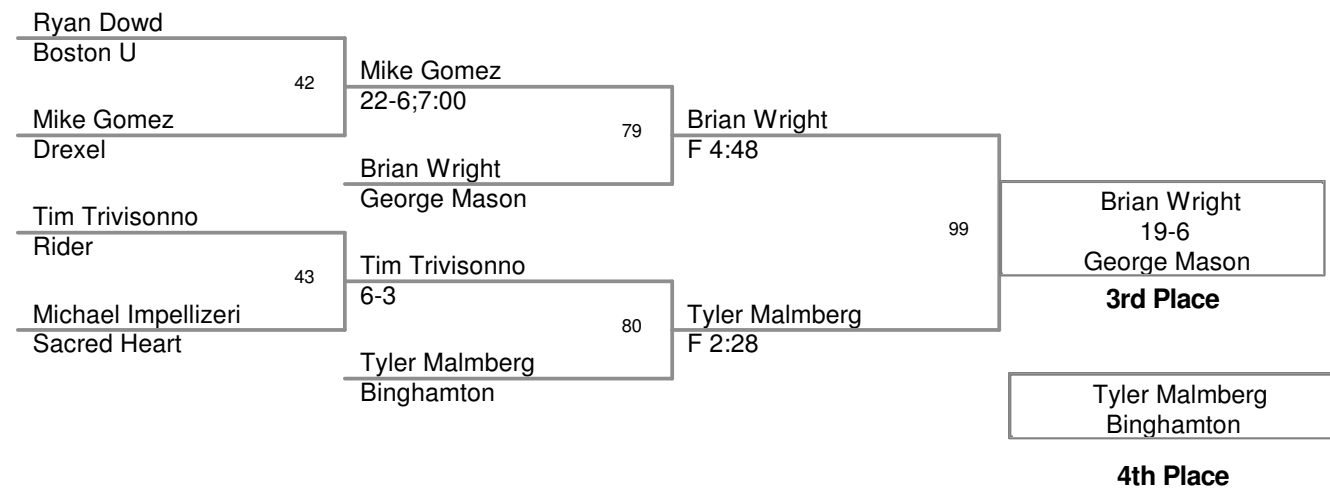

Plc	Points	Team	CH	CONS
1	106.5	Hofstra	-	-
2	86.5	Old Dominion	-	-
3	57.5	Rider	-	-
4	44	Binghamton	-	-
5	40	George Mason	-	-
6	27.5	Drexel	-	-
7	26	Boston U	-	-
8	5.5	Sacred Heart	-	-

2009_CAA NCAA Div I
Qualifier

125 Lbs