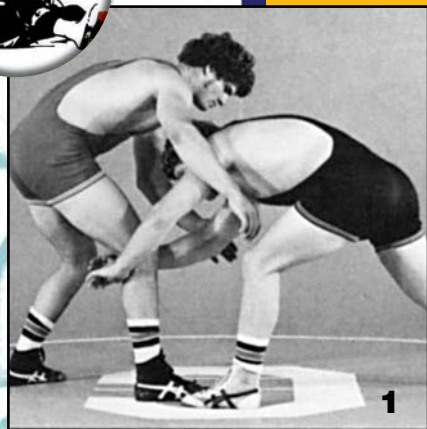

Top e c h n i q u e

High Under

BASIC TIE-UP SNAG SINGLE

FOOT SWEEP

ELEVATOR ANKLE PICK

Hook Offense

CLIFF KEEN ATHLETIC
Outfitting passion.

Vaughn Hitchcock
California Polytechnic State University
San Luis Obispo, California

Eight Times NCAA Division II
National Wrestling Champions

Demonstrated by
Stephen and Terry Hitchcock

The best products, at the best prices!

WRESTLING AIDS

877-497-3785

www.wrestlingaids.com