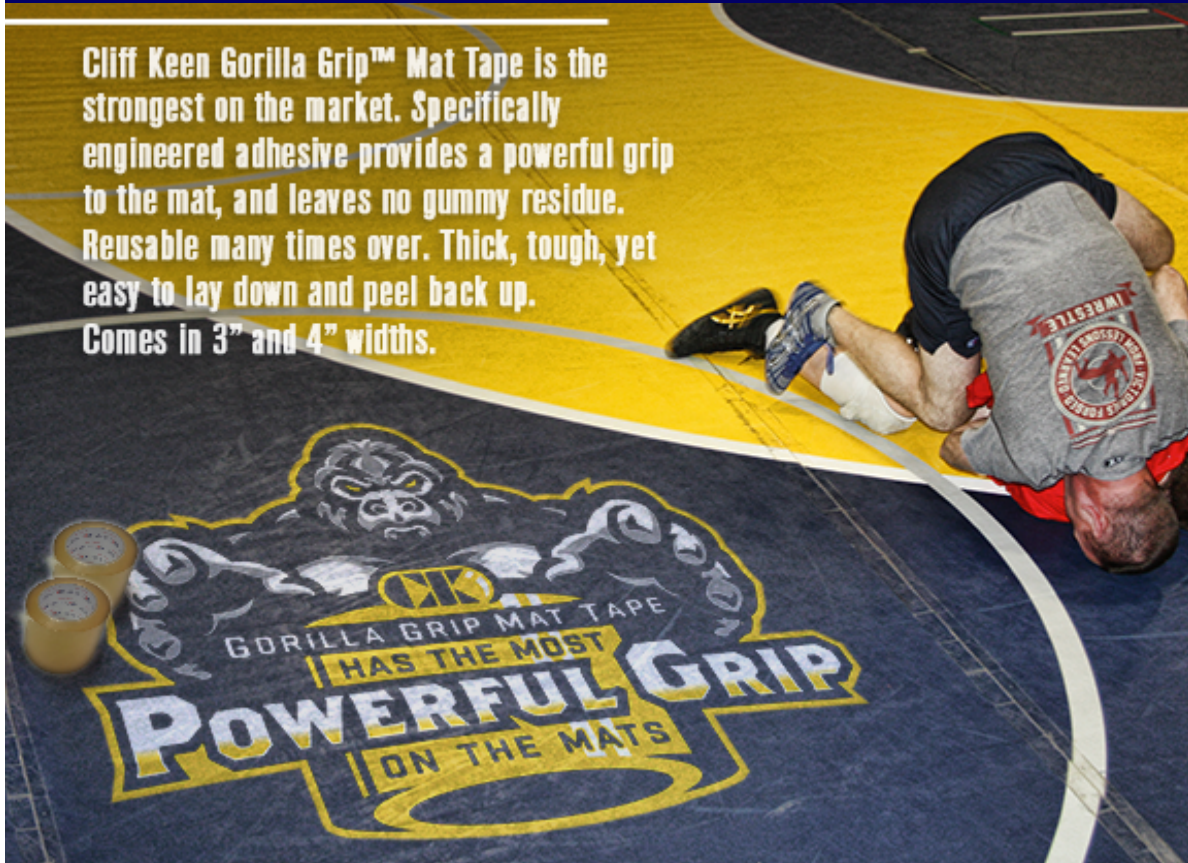

Cliff Keen

SINCE 1958

Cliff Keen Gorilla Grip™ Mat Tape is the strongest on the market. Specifically engineered adhesive provides a powerful grip to the mat, and leaves no gummy residue. Reusable many times over. Thick, tough, yet easy to lay down and peel back up. Comes in 3" and 4" widths.