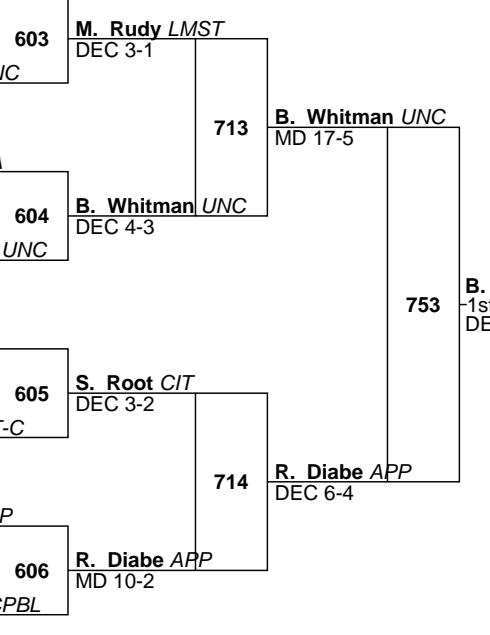

Matthew Rudy *Limestone College - UNATTACHED*

Paul Carson *Appalachian State - UNATTACHED* 529 **M. Rudy LMST**
DEC 5-3 SV

Drake Pauwels *Campbell University - ATTACHED*

Mark Chaid *UNC - UNATTACHED* 530 **M. Chaid UNC**
DEC 1-0

Brandon Skinner *Campbell University - UNATTACHED*

Tyler Love *University of Virginia - ATTACHED* 531 **T. Love UVA**
TF 16-1 1:49

Zack Willard *Appalachian State - ATTACHED*

Brandon Whitman *UNC - UNATTACHED* 532 **B. Whitman UNC**
F 1:28

Sawyer Root *The Citadel - ATTACHED*

Nicolas Mosco *UNC - ATTACHED* 533 **S. Root CIT**
MD 11-1

Demazio Samuel *Appalachian State - UNATTACHED*

Rodney Jones *Tennessee-Chattanooga - ATTACHED* 534 **R. Jones UT-C**
DEC 1-1

Chris Beck *Virginia Military Institute - ATTACHED*

Randall Diabe *Appalachian State - UNATTACHED* 535 **R. Diabe APP**
DEC 6-1

Austin McNeill *Campbell University - ATTACHED*

Alec Schenk *Blue Blood WC - UNATTACHED* 536 **A. McNeill CPBL**
DEC 7-5 SV