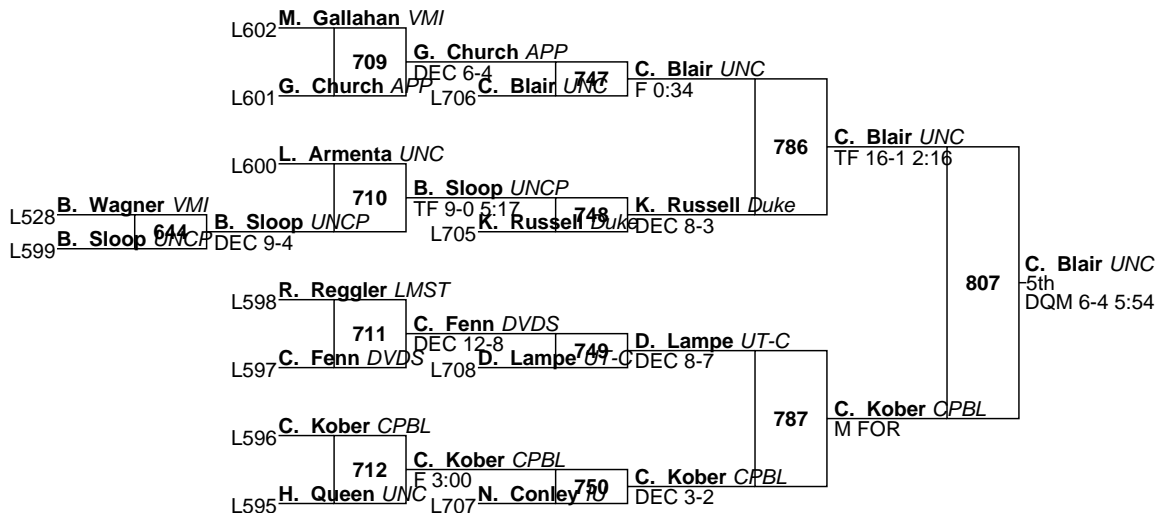

UNC N. Conley APP
L784
C. Ness UNC
L785 DEC 9-3