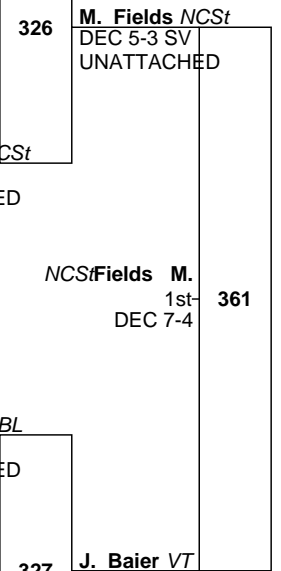

Caden Darber Virginia Tech - ATTACHED

88 C. Darber VT
MD 11-2
UNATTACHED ATTACHED

Taylor Philpotts Appalachian State - UNATTACHED

Mason Wallace Tennessee-Chattanooga - ATTACHED

223 C. Darber VT
DEC 8-6
ATTACHED

Troy Nation Campbell University - UNATTACHED

89 M. Wallace UT-C
MD 10-2
ATTACHED ATTACHED

Jerrold Hunziker Virginia Military Institute - ATTACHED

Dalton Flint Emmanuel College - ATTACHED

90 M. Fields NCSst
MD 16-4
UNATTACHED

Phill Ruiz Limestone College - ATTACHED

224 M. Fields NCSst
DEC 8-2
UNATTACHED

zac feight George Mason - UNATTACHED

91 C. Porter CIT
DEC 12-6
ATTACHED

Bobby Pryhocki Campbell University - ATTACHED

Chon Porter The Citadel - ATTACHED

Tony Negron Wolfpack RTC - UNATTACHED

92 T. Negron WRTC
DEC 8-5
UNATTACHED

David Giantonio Newberry College - ATTACHED

Julio Alegria George Mason - ATTACHED

DeAndre Jackson Bluefield College - ATTACHED

Devin Rivet Campbell University - UNATTACHED

93 D. Rivet CPBL
DEC 8-3
UNATTACHED

Will Baldwin Davidson - ATTACHED

94 J. Baier VT
DEC 4-2
ATTACHED

Josh Baier Virginia Tech - ATTACHED

Alex Cruz University of Virginia - UNATTACHED

Tristan Sellmer Indiana University - ATTACHED

95 A. Cruz UVA
MD 11-0
UNATTACHED

Wyatt Sladek Campbell University - UNATTACHED