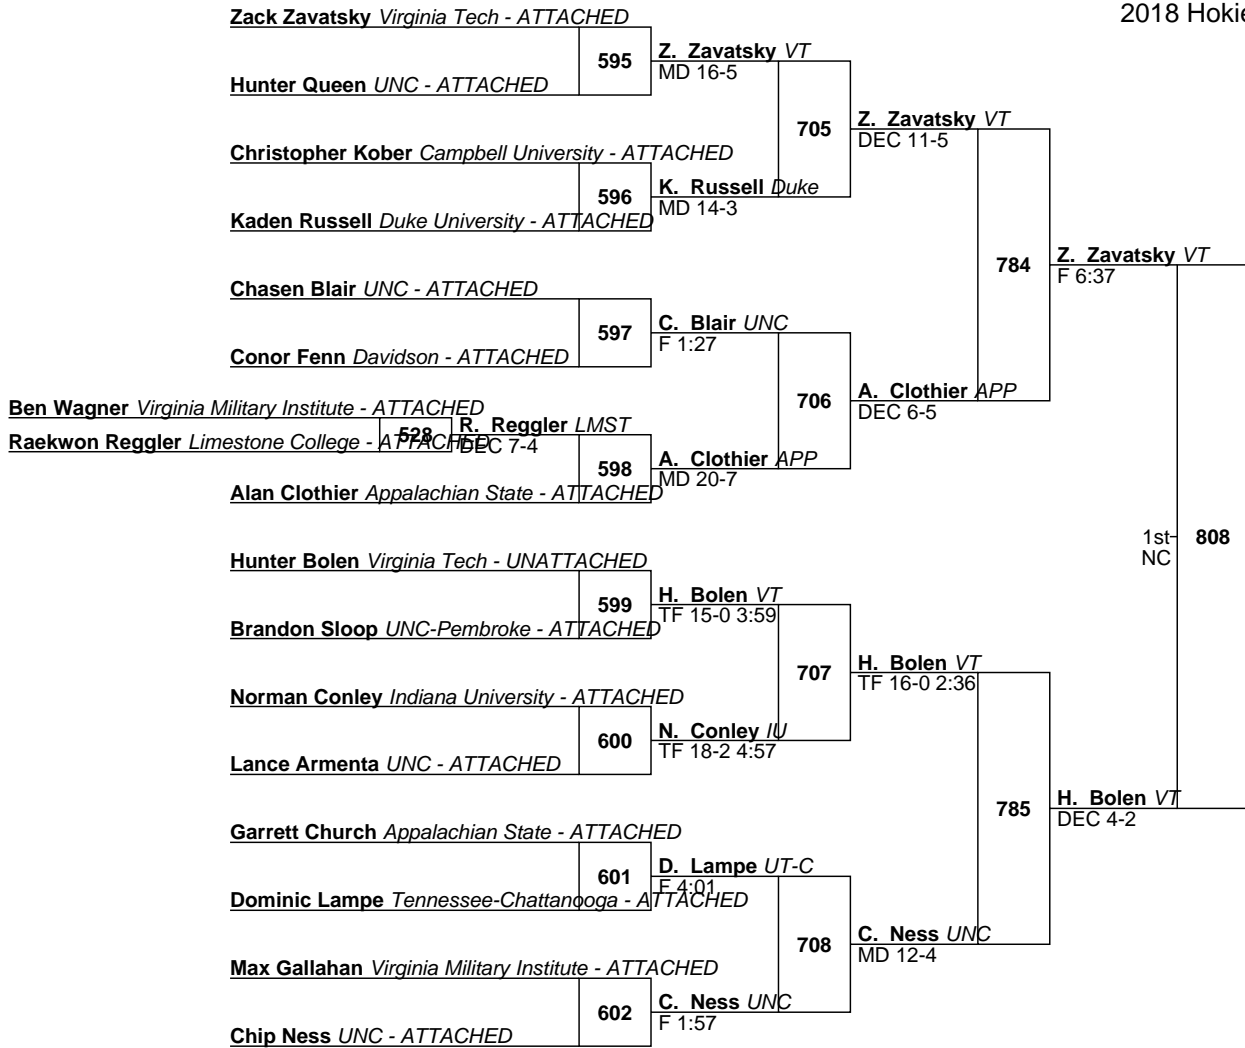

UNC N. Conley APP
L784
C. Ness UNC
L785 DEC 9-3