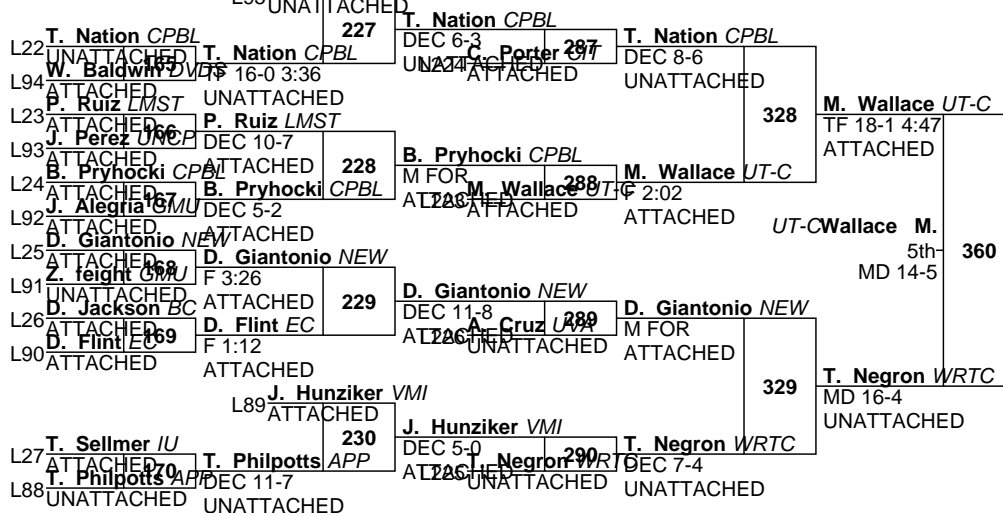

L326 C. Darber VT ATTACHED
L327 D. Rivet CPBL UNATTACHED
3rd MD 17-6

L95 W. Sladek CPBL UNATTACHED