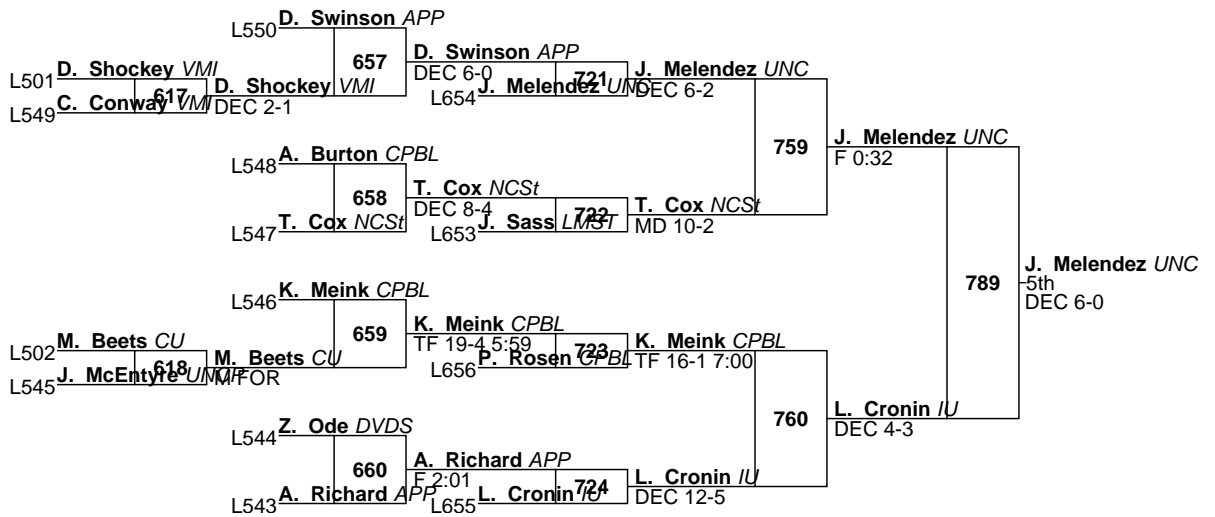

UNC Heilmann Oliver IU
L758 J. Heilmann UNC
L758 DEC 5-4