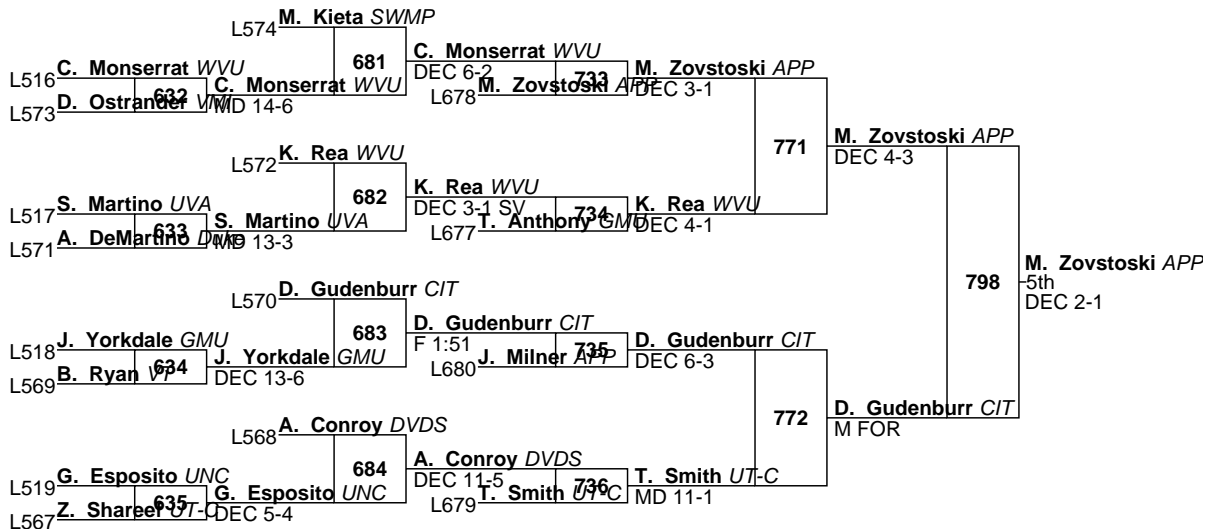

Mitch Finesilver Duke University - ATTACHED

Zach Shareef Tennessee-Chattanooga - ATTACHED 567 M. Finesilver Duke
TF 16-1 7:00

Aidan Conroy Davidson - ATTACHED

Tejon Anthony George Mason - ATTACHED 568 T. Anthony GMU
MD 16-4

Christian Monserrat West Virginia University - ATTACHED 516

Matt Zovstoski Appalachian State - ATTACHED

Brendan Ryan Virginia Tech - ATTACHED 569 M. Zovstoski APP
MD 8-0

Douglas Gudenburr The Citadel - UNATTACHED

Sam Martino University of Virginia - ATTACHED 570 A. O'Connor UNC
MD 16-6

Austin O'Connor UNC - ATTACHED 517 A. O'Connor UNC
MD 10-2

Josh Heil Campbell University - ATTACHED

Anthony DeMartino Duke University - ATTACHED 571 J. Heil CPBL
TF 18-0 5:29

Kyler Rea West Virginia University - ATTACHED

Justin Yorkdale George Mason - ATTACHED 518 K. Rea WVU
MD 14-2

Tanner Smith Tennessee-Chattanooga - ATTACHED 572 T. Smith UT-C
MD 8-0

Jonathan Milner Appalachian State - ATTACHED

Darren Ostrander Virginia Military Institute - ATTACHED 573 J. Milner APP
DEC 7-0

Gino Esposito UNC - ATTACHED

Matthew Kieta Swampfox - UNATTACHED 519 M. Kieta SWMP
DEC 6-4

Ryan Blees Virginia Tech - ATTACHED 574 R. Blees VT
MD 14-2

Duke Finesilver M.
1st
DEC 6-1 799

770 R. Blees VT
DEC 5-1

680 R. Blees VT
MD 14-3

UNCO
L789
L770
A. O'Connor UNC
J. Heil CPBL
MD 13-2 797