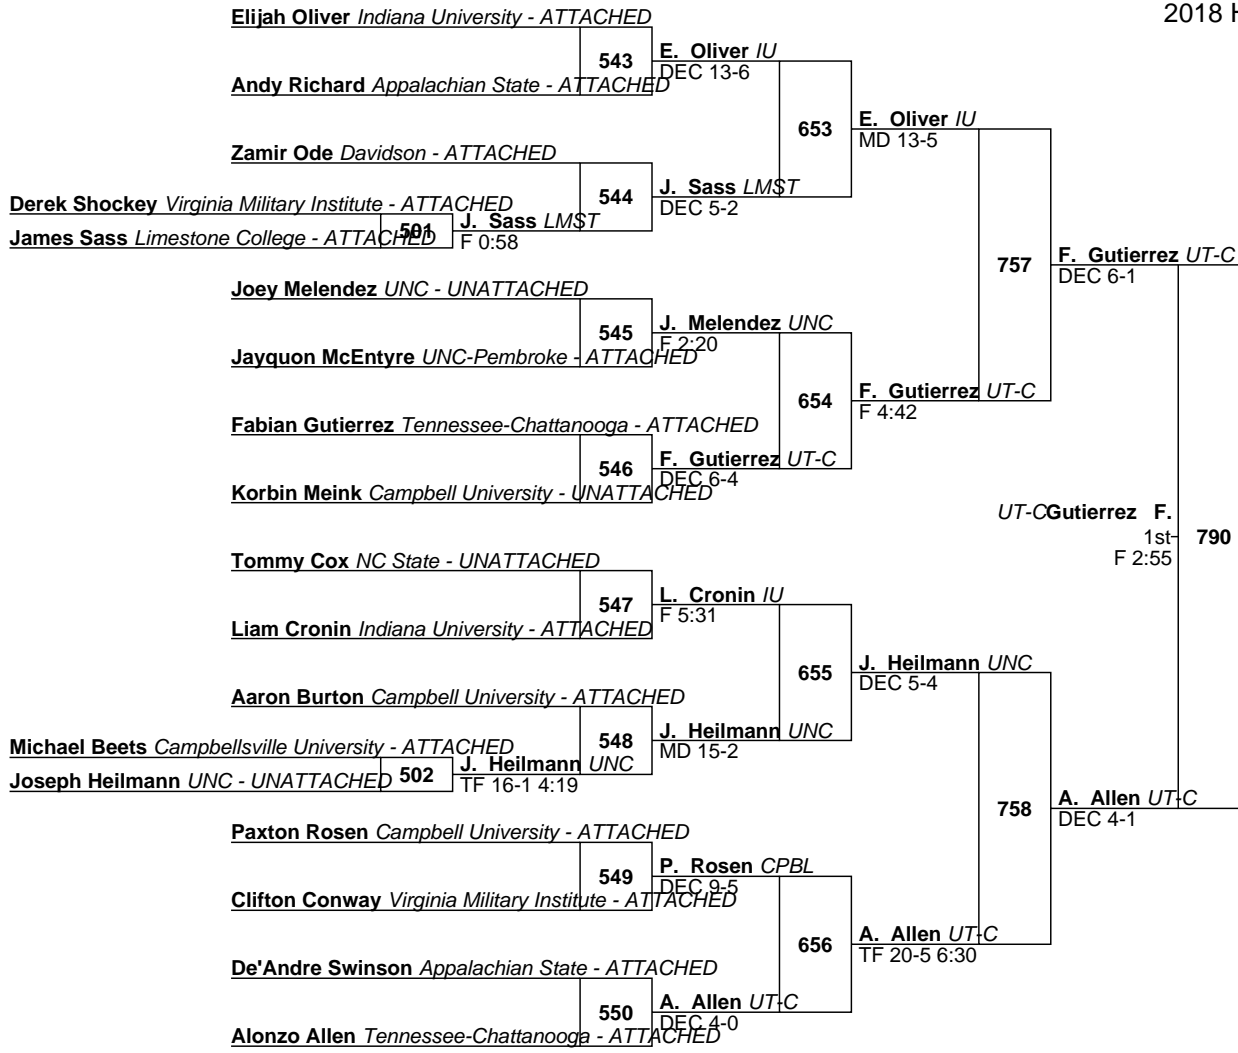

UNC Heilmann Oliver IU
L758 J. Heilmann UNC
L758 DEC 5-4